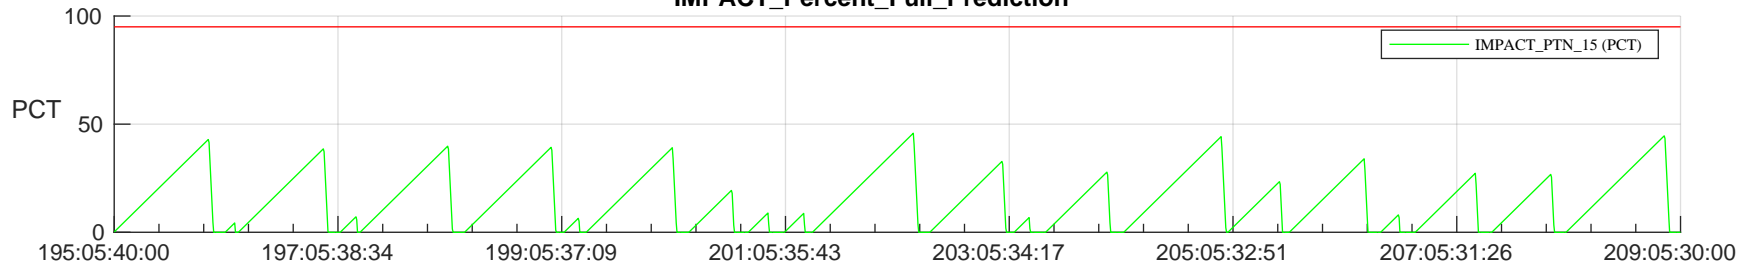

IMPACT_Percent_Full_Prediction