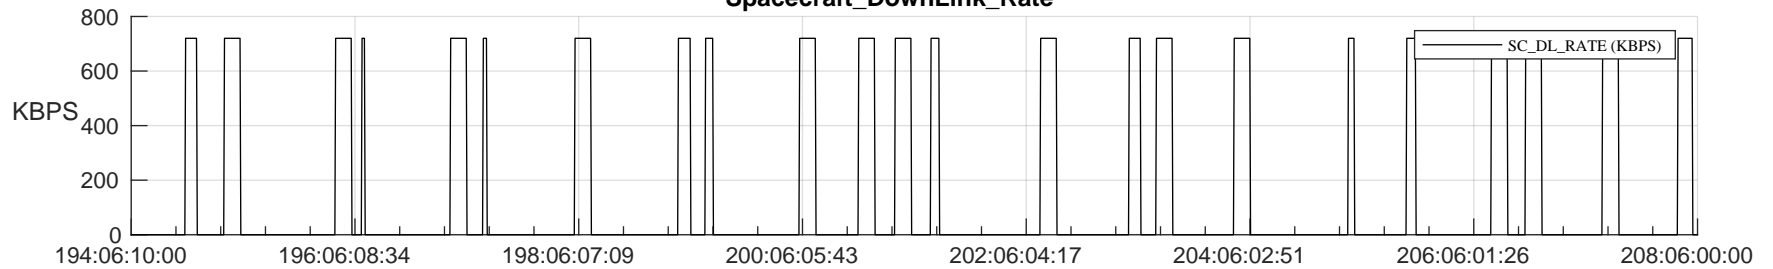

STEREO AHEAD SSR PCT Full Prediction

SWAVES_Percent_Full_Prediction

IMPACT_Percent_Full_Prediction

PLASTIC_Percent_Full_Prediction

Spacecraft_DownLink_Rate

Ground Time (2024:194:06:10:00.000 -2024:208:06:00:00.000)