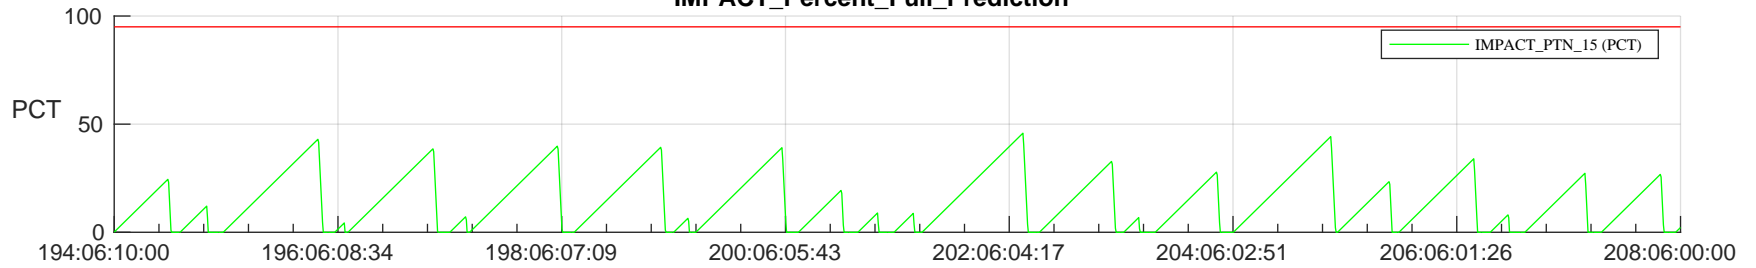

STEREO AHEAD SSR PCT Full Prediction

SWAVES_Percent_Full_Prediction

IMPACT_Percent_Full_Prediction

PLASTIC_Percent_Full_Prediction

Spacecraft_DownLink_Rate

Ground Time (2024:194:06:10:00.000 -2024:208:06:00:00.000)