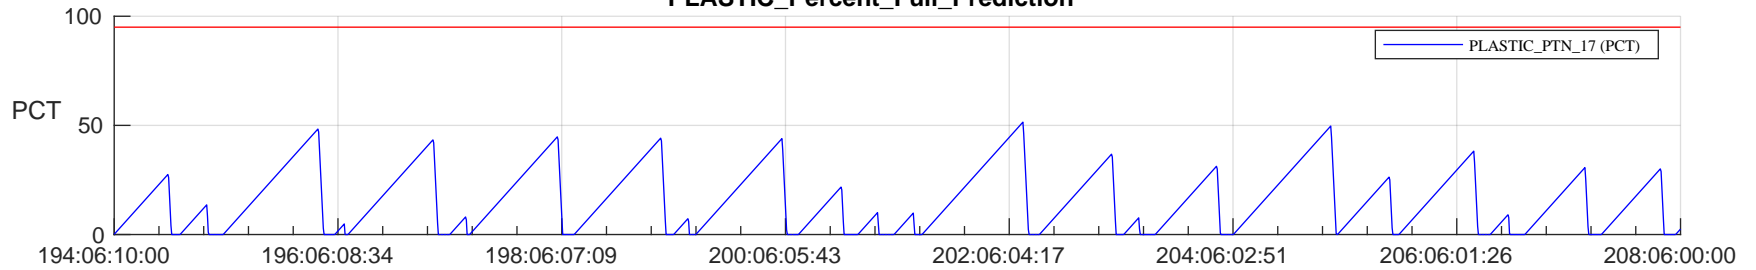

STEREO AHEAD SSR PCT Full Prediction

SWAVES_Percent_Full_Prediction

IMPACT_Percent_Full_Prediction

PLASTIC_Percent_Full_Prediction

Spacecraft_DownLink_Rate

Ground Time (2024:194:06:10:00.000 -2024:208:06:00:00.000)