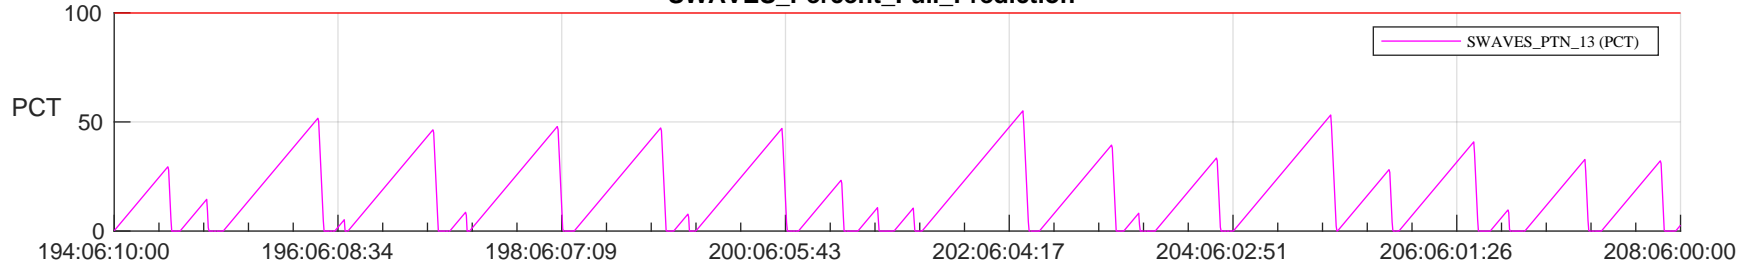

STEREO AHEAD SSR PCT Full Prediction

SWAVES_Percent_Full_Prediction

IMPACT_Percent_Full_Prediction

PLASTIC_Percent_Full_Prediction

Spacecraft_DownLink_Rate

Ground Time (2024:194:06:10:00.000 -2024:208:06:00:00.000)