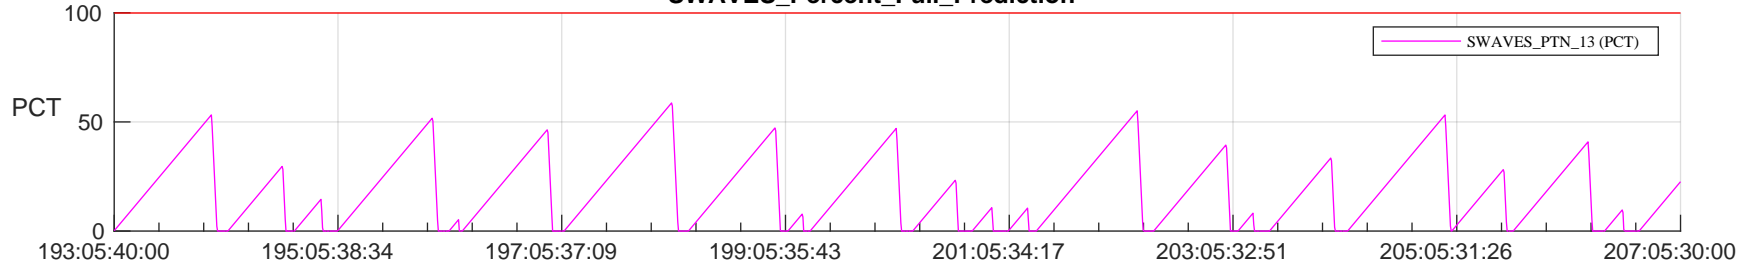

STEREO AHEAD SSR PCT Full Prediction

SWAVES_Percent_Full_Prediction

IMPACT_Percent_Full_Prediction

PLASTIC_Percent_Full_Prediction

Spacecraft_DownLink_Rate

Ground Time (2024:193:05:40:00.000 -2024:207:05:30:00.000)