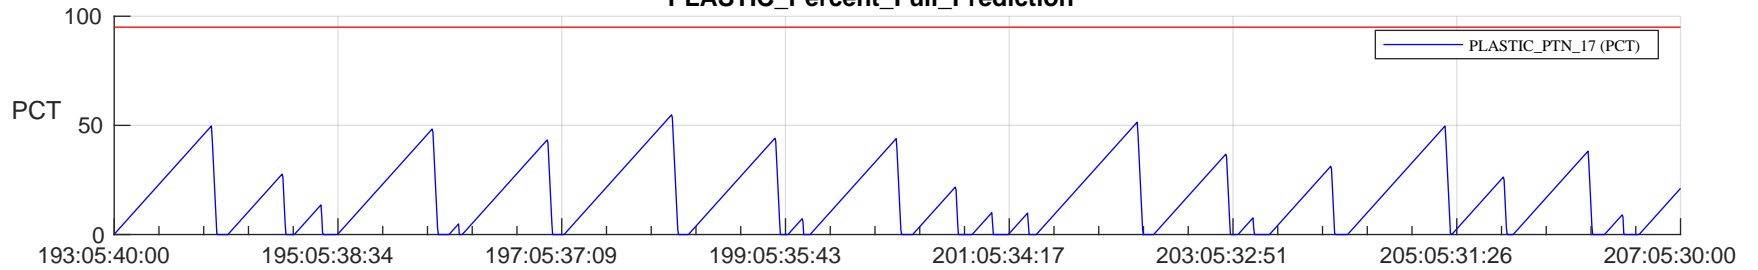

STEREO AHEAD SSR PCT Full Prediction

SWAVES_Percent_Full_Prediction

IMPACT_Percent_Full_Prediction

PLASTIC_Percent_Full_Prediction

Spacecraft_DownLink_Rate

Ground Time (2024:193:05:40:00.000 -2024:207:05:30:00.000)