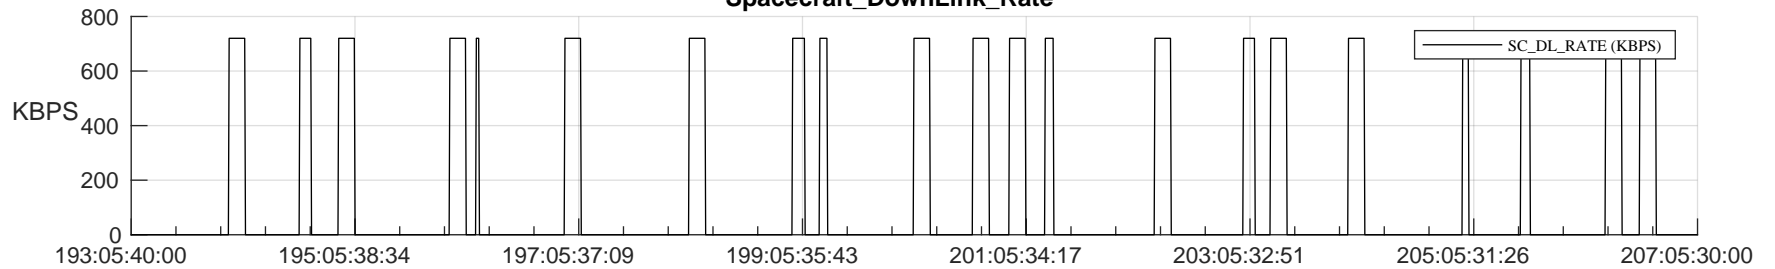

STEREO AHEAD SSR PCT Full Prediction

SWAVES_Percent_Full_Prediction

IMPACT_Percent_Full_Prediction

PLASTIC_Percent_Full_Prediction

Spacecraft_DownLink_Rate

Ground Time (2024:193:05:40:00.000 -2024:207:05:30:00.000)