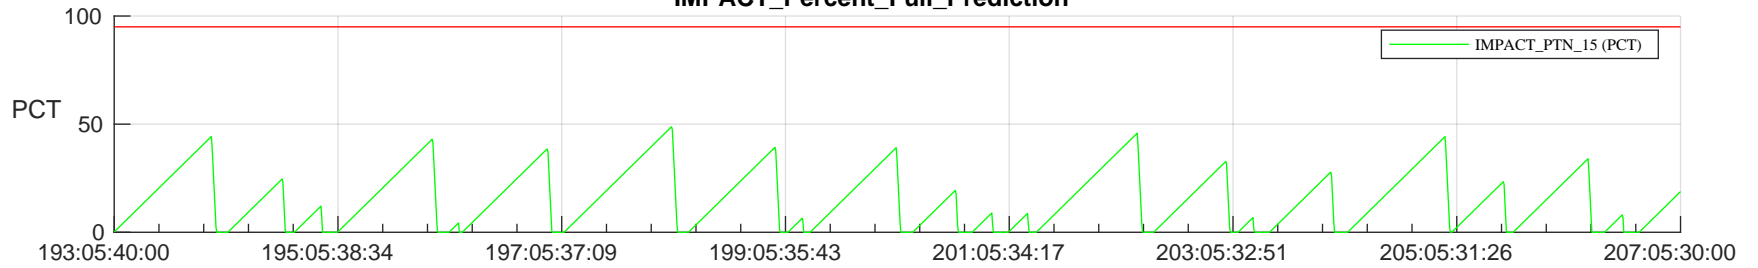

STEREO AHEAD SSR PCT Full Prediction

SWAVES_Percent_Full_Prediction

IMPACT_Percent_Full_Prediction

PLASTIC_Percent_Full_Prediction

Spacecraft_DownLink_Rate

Ground Time (2024:193:05:40:00.000 -2024:207:05:30:00.000)