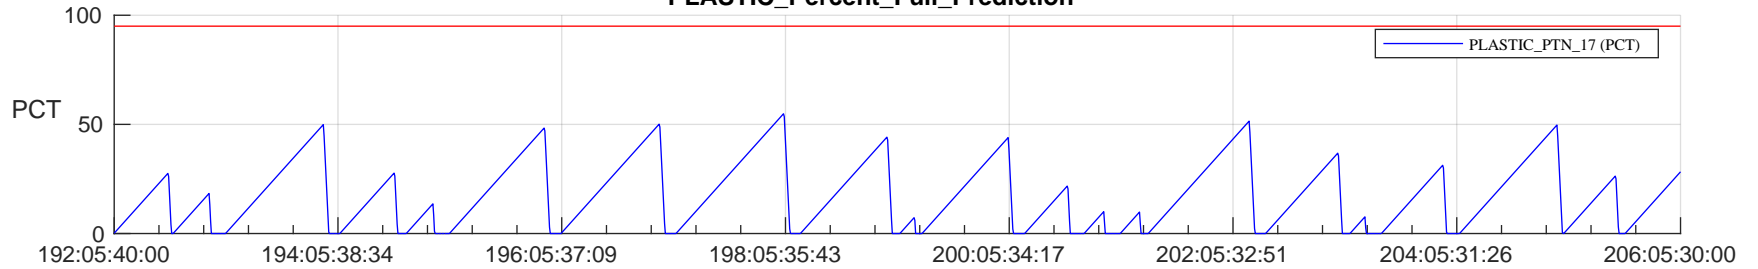

STEREO AHEAD SSR PCT Full Prediction

SWAVES_Percent_Full_Prediction

IMPACT_Percent_Full_Prediction

PLASTIC_Percent_Full_Prediction

Spacecraft_DownLink_Rate