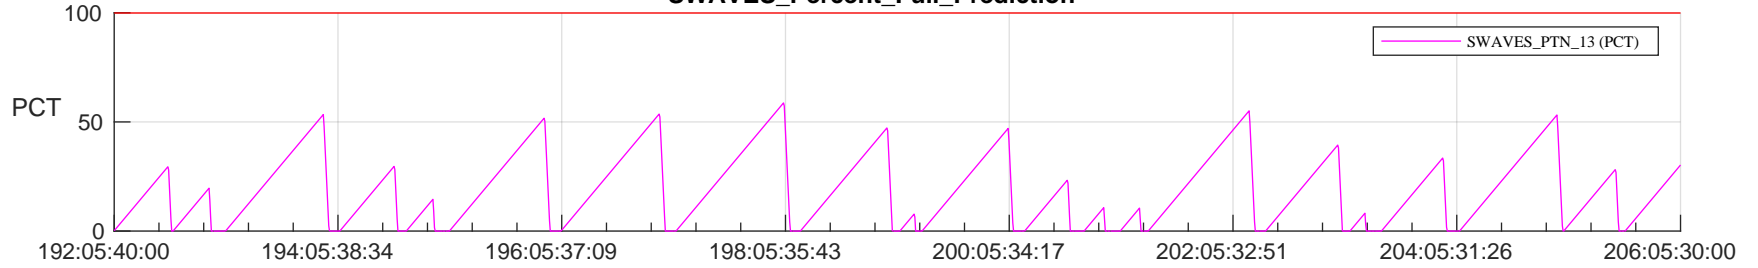

STEREO AHEAD SSR PCT Full Prediction

SWAVES_Percent_Full_Prediction

IMPACT_Percent_Full_Prediction

PLASTIC_Percent_Full_Prediction

Spacecraft_DownLink_Rate