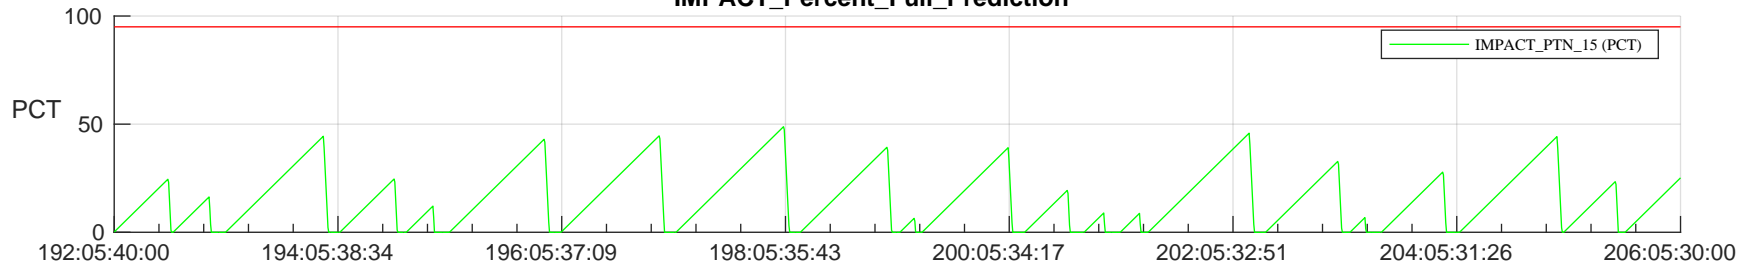

STEREO AHEAD SSR PCT Full Prediction

SWAVES_Percent_Full_Prediction

IMPACT_Percent_Full_Prediction

PLASTIC_Percent_Full_Prediction

Spacecraft_DownLink_Rate