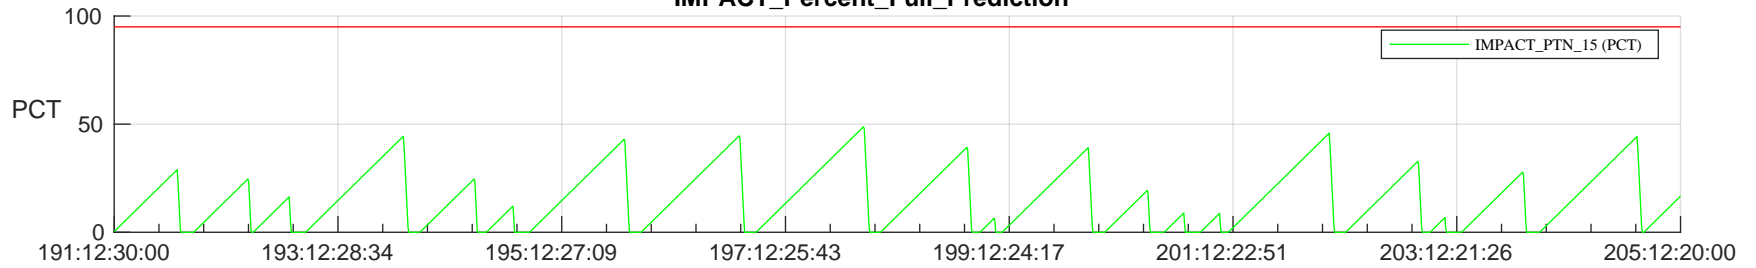

STEREO AHEAD SSR PCT Full Prediction

SWAVES_Percent_Full_Prediction

IMPACT_Percent_Full_Prediction

PLASTIC_Percent_Full_Prediction

Spacecraft_DownLink_Rate