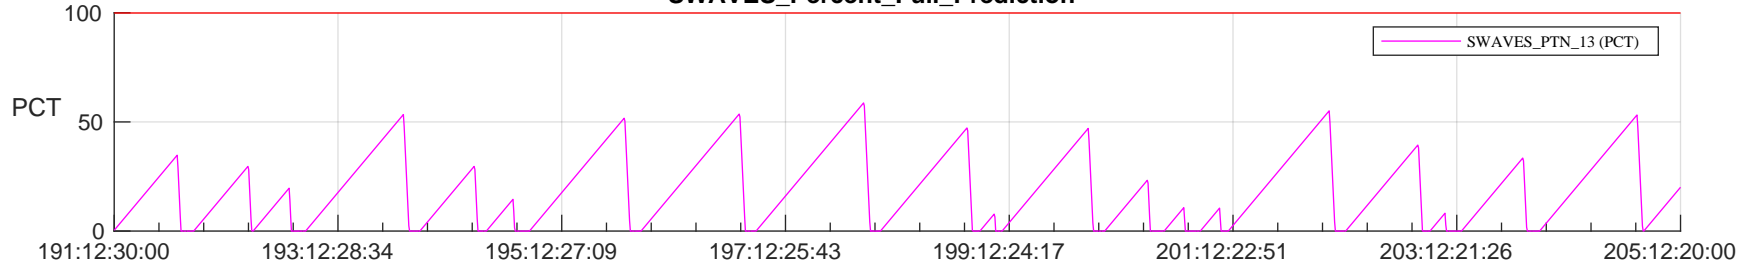

STEREO AHEAD SSR PCT Full Prediction

SWAVES_Percent_Full_Prediction

IMPACT_Percent_Full_Prediction

PLASTIC_Percent_Full_Prediction

Spacecraft_DownLink_Rate