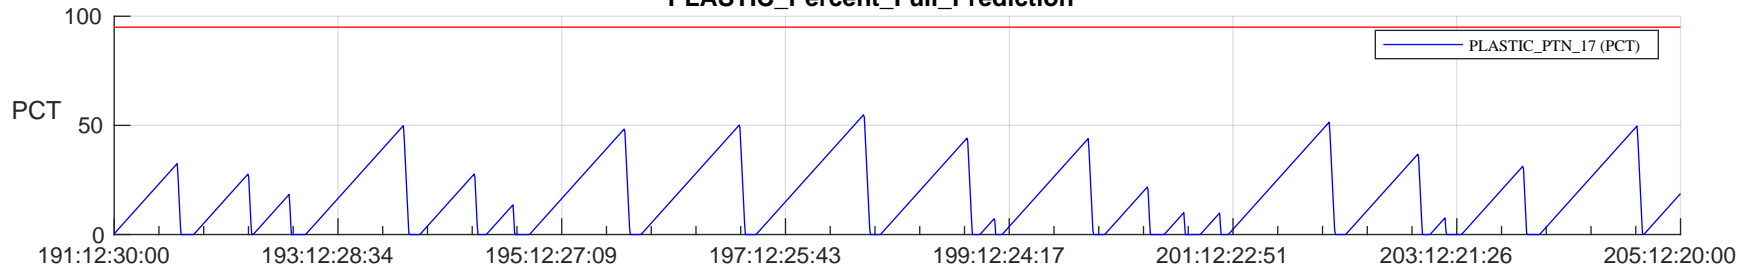

STEREO AHEAD SSR PCT Full Prediction

SWAVES_Percent_Full_Prediction

IMPACT_Percent_Full_Prediction

PLASTIC_Percent_Full_Prediction

Spacecraft_DownLink_Rate