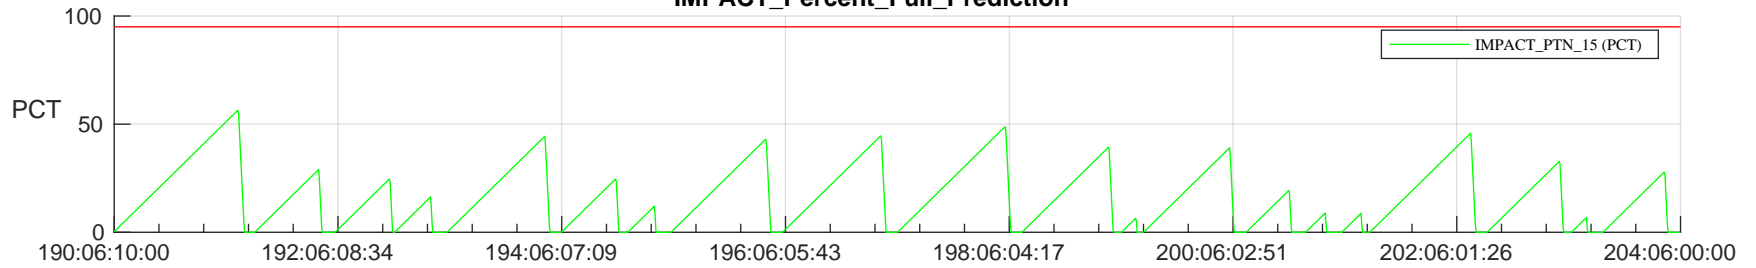

STEREO AHEAD SSR PCT Full Prediction

SWAVES_Percent_Full_Prediction

IMPACT_Percent_Full_Prediction

PLASTIC_Percent_Full_Prediction

Spacecraft_DownLink_Rate

/disks/d81/project/stereo/mops/assessment/ahead/automation/output/engdump/yesterdaily/ahead_ssr_predict_2024_190.csv