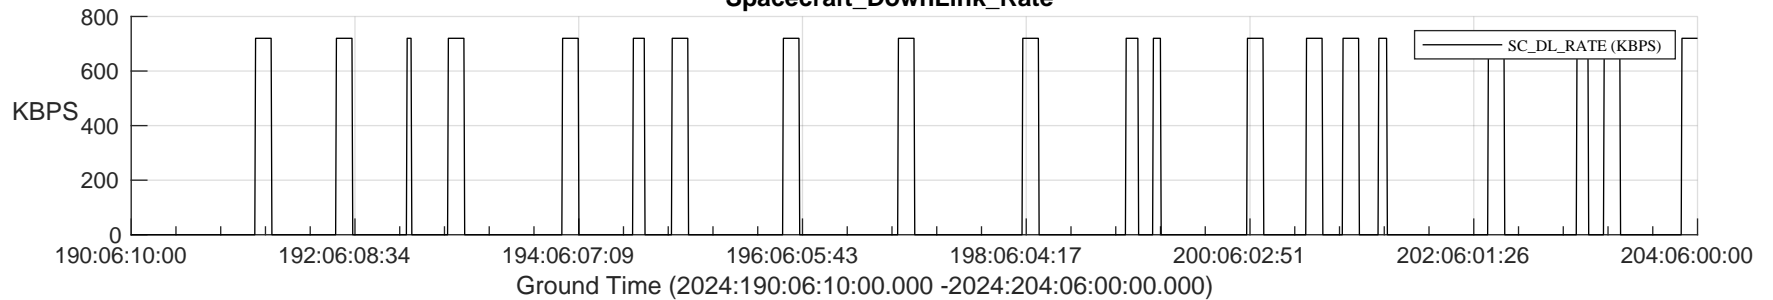

STEREO AHEAD SSR PCT Full Prediction

SWAVES_Percent_Full_Prediction

IMPACT_Percent_Full_Prediction

PLASTIC_Percent_Full_Prediction

Spacecraft_DownLink_Rate

/disks/d81/project/stereo/mops/assessment/ahead/automation/output/engdump/yesterdaily/ahead_ssr_predict_2024_190.csv