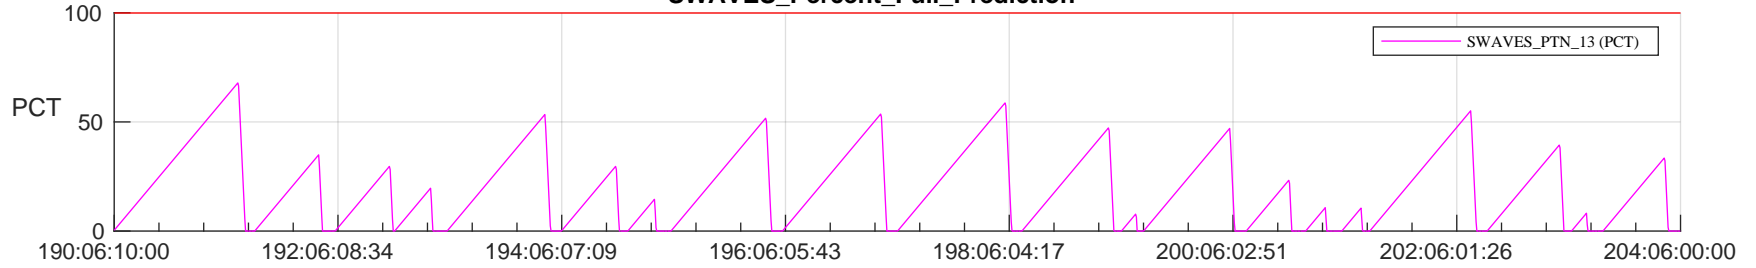

STEREO AHEAD SSR PCT Full Prediction

SWAVES_Percent_Full_Prediction

IMPACT_Percent_Full_Prediction

PLASTIC_Percent_Full_Prediction

Spacecraft_DownLink_Rate

/disks/d81/project/stereo/mops/assessment/ahead/automation/output/engdump/yesterdaily/ahead_ssr_predict_2024_190.csv