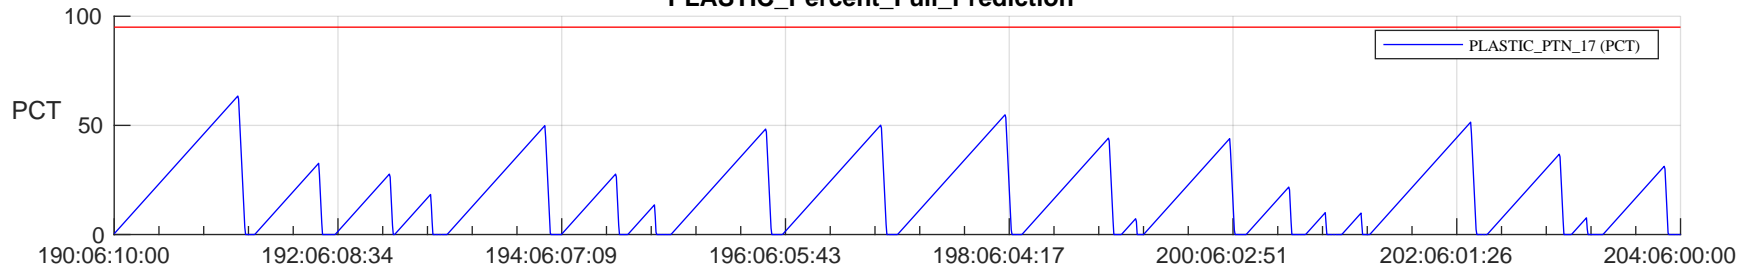

STEREO AHEAD SSR PCT Full Prediction

SWAVES_Percent_Full_Prediction

IMPACT_Percent_Full_Prediction

PLASTIC_Percent_Full_Prediction

Spacecraft_DownLink_Rate

/disks/d81/project/stereo/mops/assessment/ahead/automation/output/engdump/yesterdaily/ahead_ssr_predict_2024_190.csv