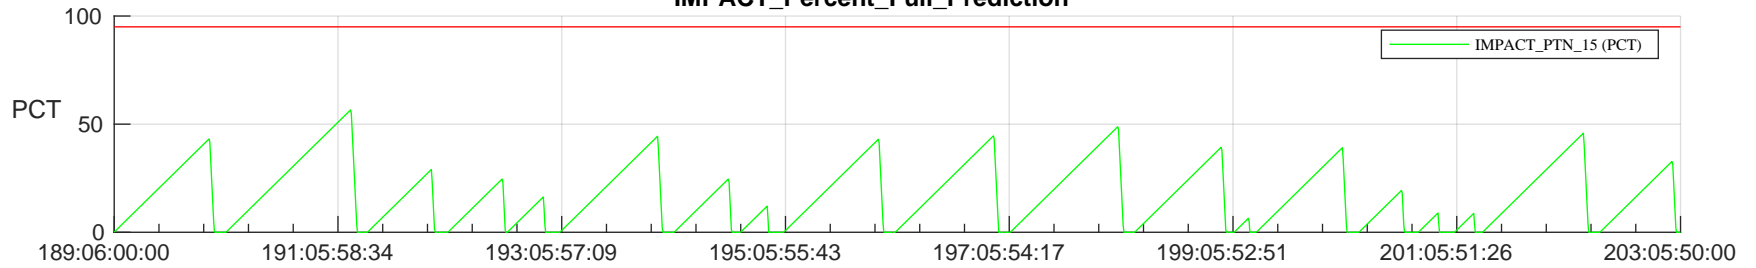

STEREO AHEAD SSR PCT Full Prediction

SWAVES_Percent_Full_Prediction

IMPACT_Percent_Full_Prediction

PLASTIC_Percent_Full_Prediction

Spacecraft_DownLink_Rate

Ground Time (2024:189:06:00:00.000 -2024:203:05:50:00.000)