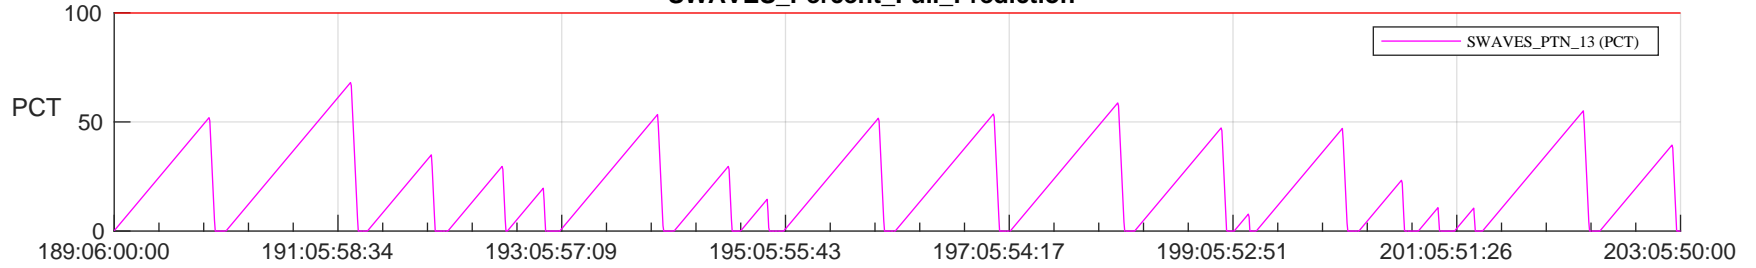

STEREO AHEAD SSR PCT Full Prediction

SWAVES_Percent_Full_Prediction

IMPACT_Percent_Full_Prediction

PLASTIC_Percent_Full_Prediction

Spacecraft_DownLink_Rate

Ground Time (2024:189:06:00:00.000 -2024:203:05:50:00.000)