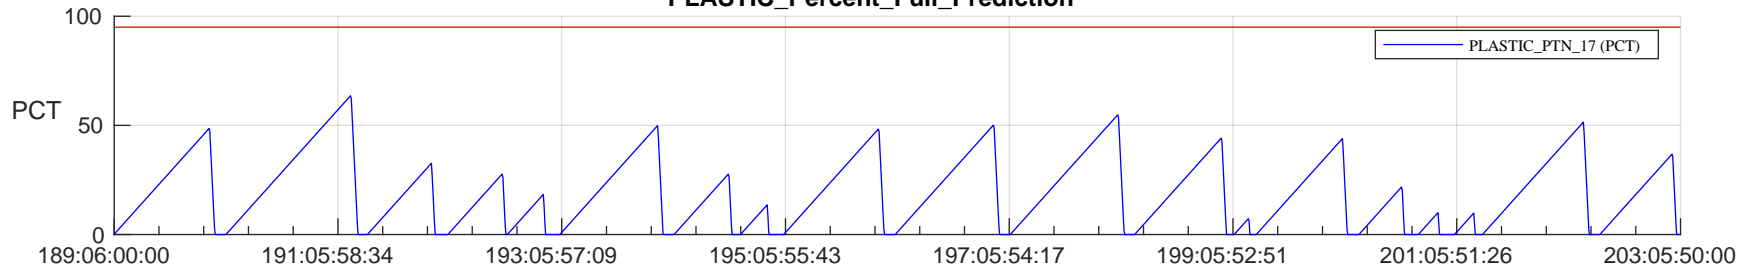

STEREO AHEAD SSR PCT Full Prediction

SWAVES_Percent_Full_Prediction

IMPACT_Percent_Full_Prediction

PLASTIC_Percent_Full_Prediction

Spacecraft_DownLink_Rate

Ground Time (2024:189:06:00:00.000 -2024:203:05:50:00.000)