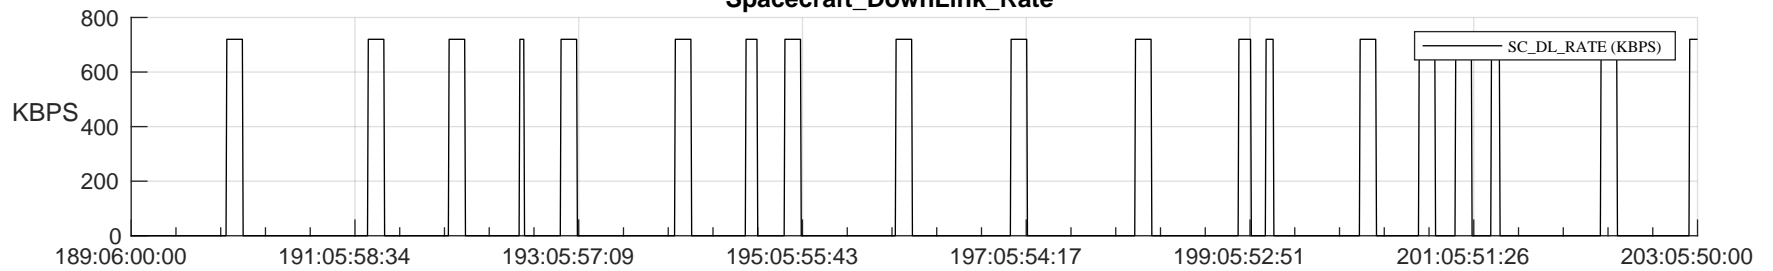

STEREO AHEAD SSR PCT Full Prediction

SWAVES_Percent_Full_Prediction

IMPACT_Percent_Full_Prediction

PLASTIC_Percent_Full_Prediction

Spacecraft_DownLink_Rate

Ground Time (2024:189:06:00:00.000 -2024:203:05:50:00.000)