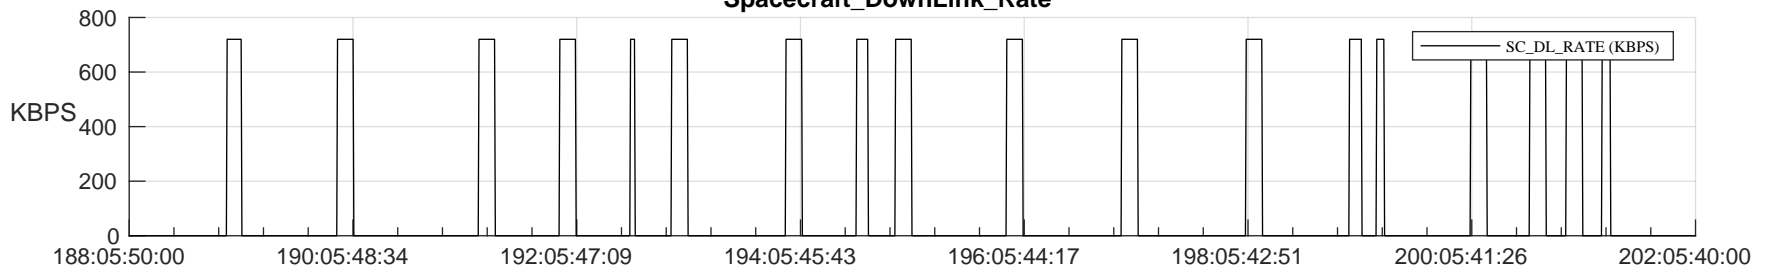

STEREO AHEAD SSR PCT Full Prediction

SWAVES_Percent_Full_Prediction

IMPACT_Percent_Full_Prediction

PLASTIC_Percent_Full_Prediction

Spacecraft_DownLink_Rate

Ground Time (2024:188:05:50:00.000 -2024:202:05:40:00.000)