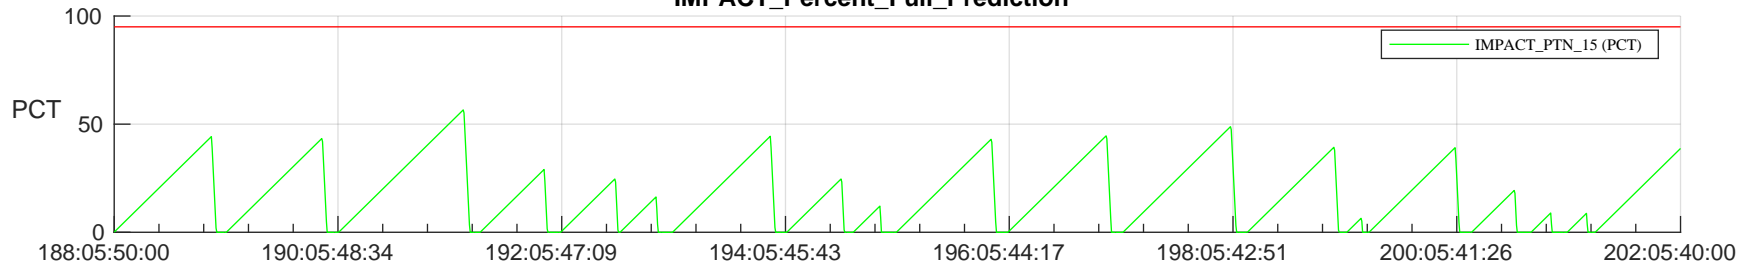

STEREO AHEAD SSR PCT Full Prediction

SWAVES_Percent_Full_Prediction

IMPACT_Percent_Full_Prediction

PLASTIC_Percent_Full_Prediction

Spacecraft_DownLink_Rate

Ground Time (2024:188:05:50:00.000 -2024:202:05:40:00.000)