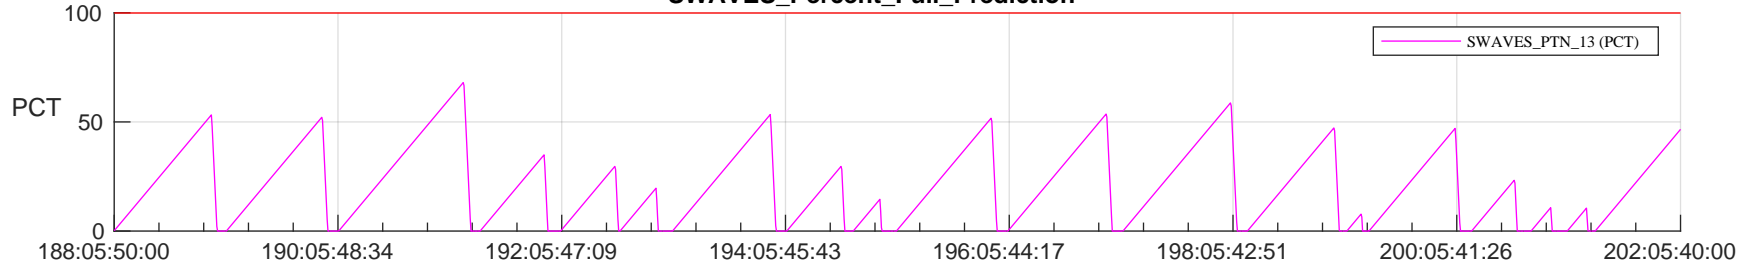

STEREO AHEAD SSR PCT Full Prediction

SWAVES_Percent_Full_Prediction

IMPACT_Percent_Full_Prediction

PLASTIC_Percent_Full_Prediction

Spacecraft_DownLink_Rate

Ground Time (2024:188:05:50:00.000 -2024:202:05:40:00.000)