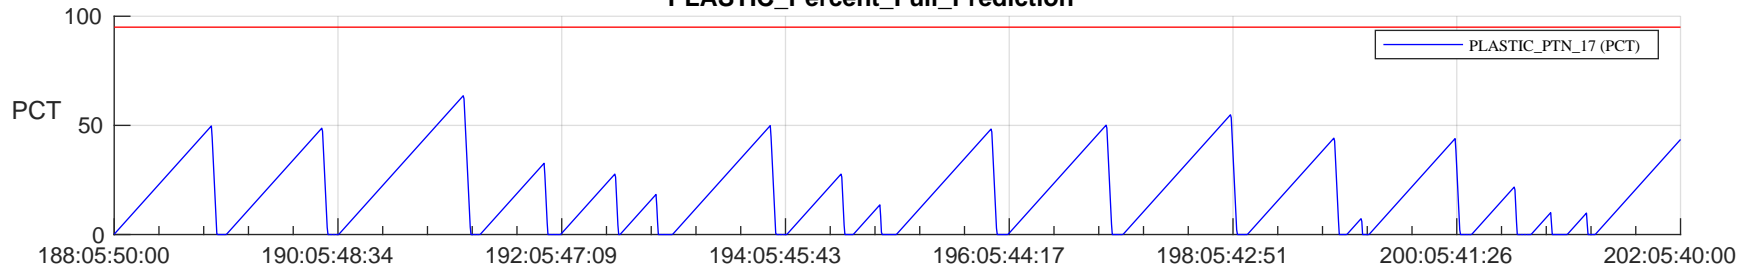

STEREO AHEAD SSR PCT Full Prediction

SWAVES_Percent_Full_Prediction

IMPACT_Percent_Full_Prediction

PLASTIC_Percent_Full_Prediction

Spacecraft_DownLink_Rate

Ground Time (2024:188:05:50:00.000 -2024:202:05:40:00.000)