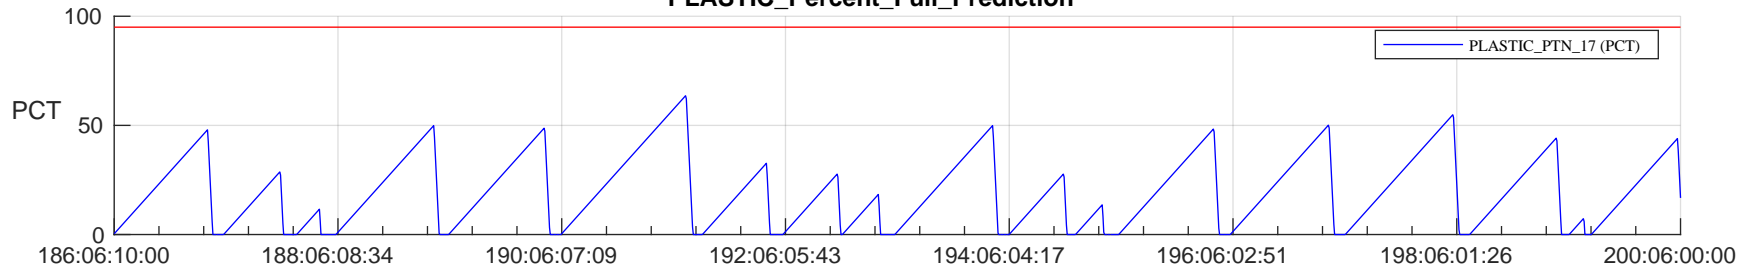

STEREO AHEAD SSR PCT Full Prediction

SWAVES_Percent_Full_Prediction

IMPACT_Percent_Full_Prediction

PLASTIC_Percent_Full_Prediction

Spacecraft_DownLink_Rate