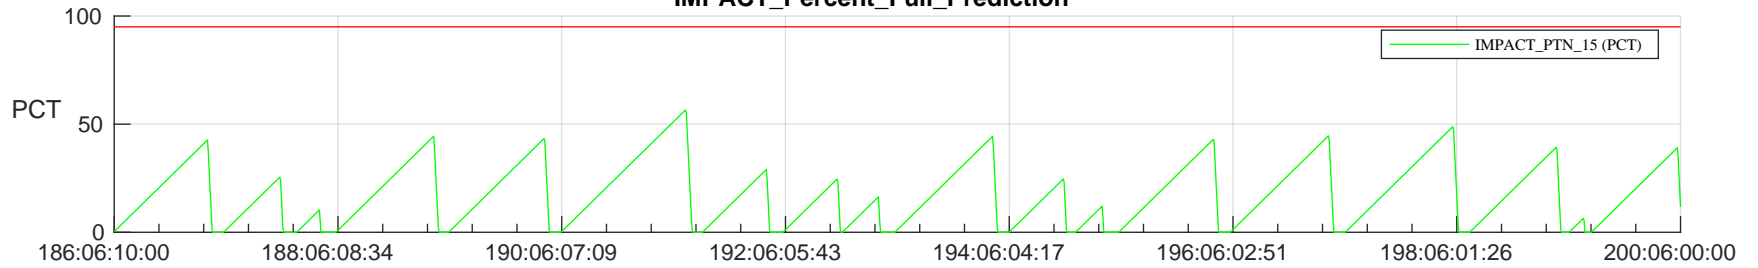

STEREO AHEAD SSR PCT Full Prediction

SWAVES_Percent_Full_Prediction

IMPACT_Percent_Full_Prediction

PLASTIC_Percent_Full_Prediction

Spacecraft_DownLink_Rate