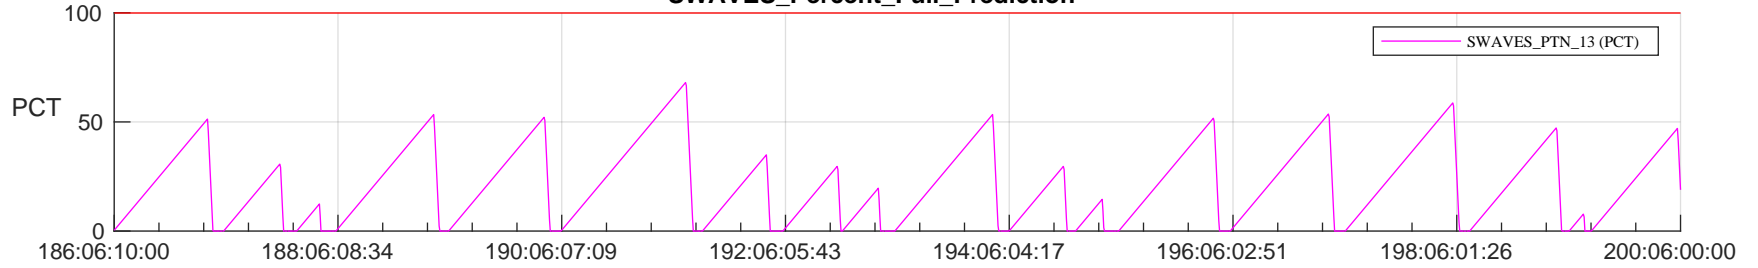

STEREO AHEAD SSR PCT Full Prediction

SWAVES_Percent_Full_Prediction

IMPACT_Percent_Full_Prediction

PLASTIC_Percent_Full_Prediction

Spacecraft_DownLink_Rate