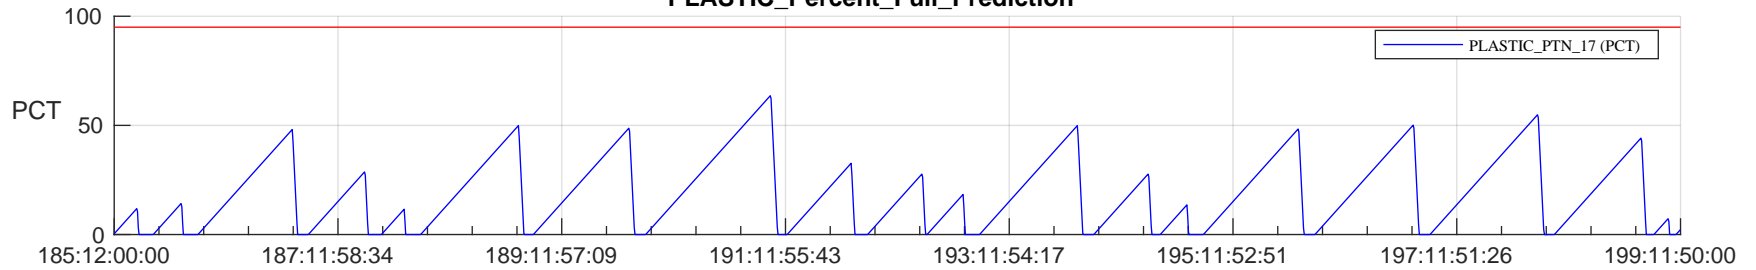

STEREO AHEAD SSR PCT Full Prediction

SWAVES_Percent_Full_Prediction

IMPACT_Percent_Full_Prediction

PLASTIC_Percent_Full_Prediction

Spacecraft_DownLink_Rate