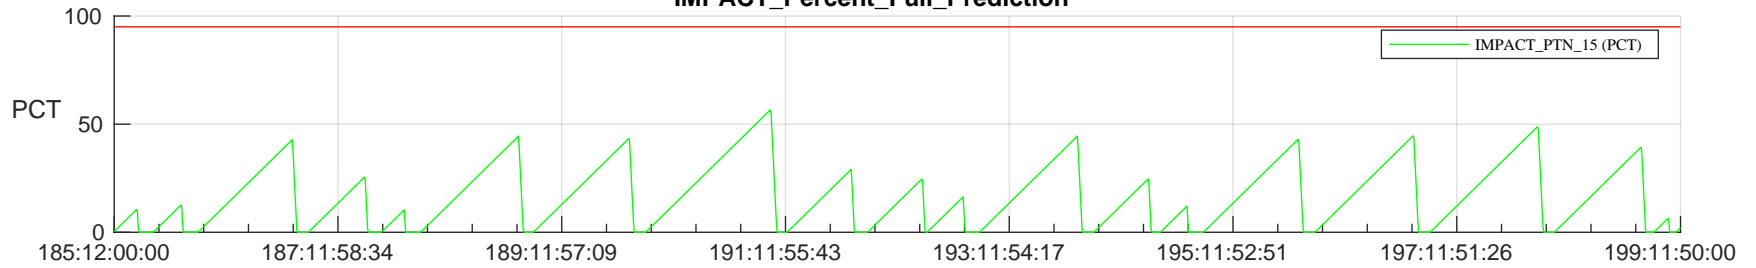

STEREO AHEAD SSR PCT Full Prediction

SWAVES_Percent_Full_Prediction

IMPACT_Percent_Full_Prediction

PLASTIC_Percent_Full_Prediction

Spacecraft_DownLink_Rate