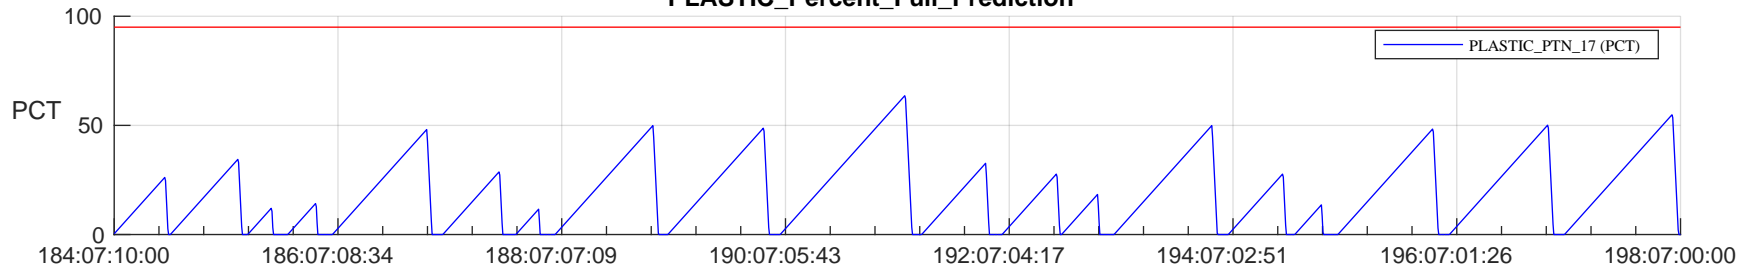

STEREO AHEAD SSR PCT Full Prediction

SWAVES_Percent_Full_Prediction

IMPACT_Percent_Full_Prediction

PLASTIC_Percent_Full_Prediction

Spacecraft_DownLink_Rate

Ground Time (2024:184:07:10:00.000 -2024:198:07:00:00.000)