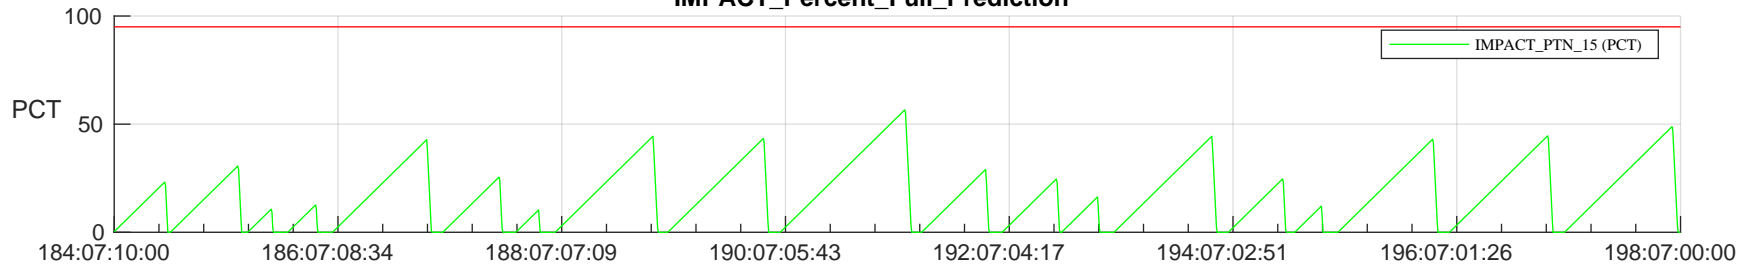

STEREO AHEAD SSR PCT Full Prediction

SWAVES_Percent_Full_Prediction

IMPACT_Percent_Full_Prediction

PLASTIC_Percent_Full_Prediction

Spacecraft_DownLink_Rate

Ground Time (2024:184:07:10:00.000 -2024:198:07:00:00.000)