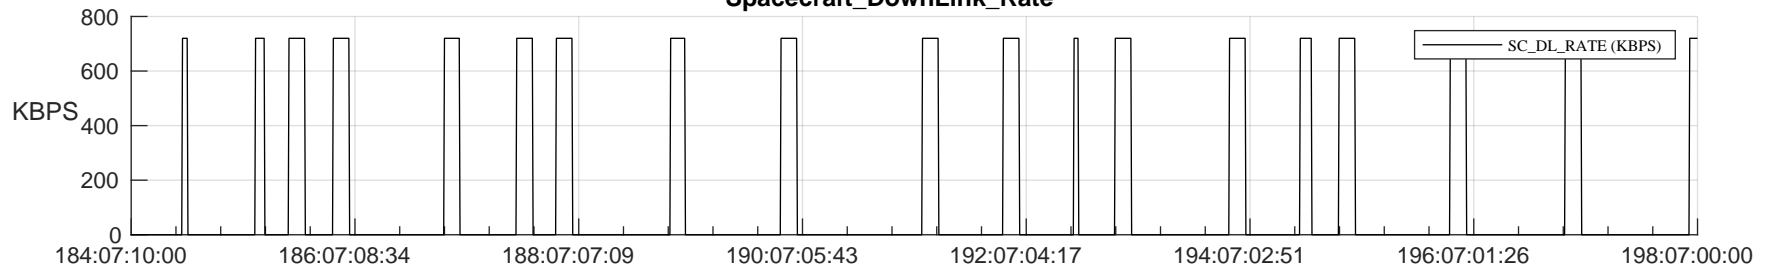

STEREO AHEAD SSR PCT Full Prediction

SWAVES_Percent_Full_Prediction

IMPACT_Percent_Full_Prediction

PLASTIC_Percent_Full_Prediction

Spacecraft_DownLink_Rate

Ground Time (2024:184:07:10:00.000 -2024:198:07:00:00.000)