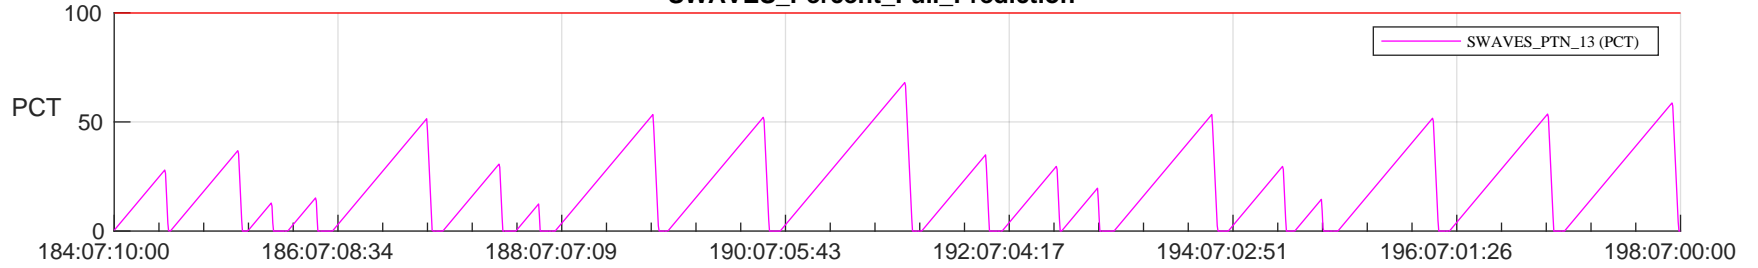

STEREO AHEAD SSR PCT Full Prediction

SWAVES_Percent_Full_Prediction

IMPACT_Percent_Full_Prediction

PLASTIC_Percent_Full_Prediction

Spacecraft_DownLink_Rate

Ground Time (2024:184:07:10:00.000 -2024:198:07:00:00.000)