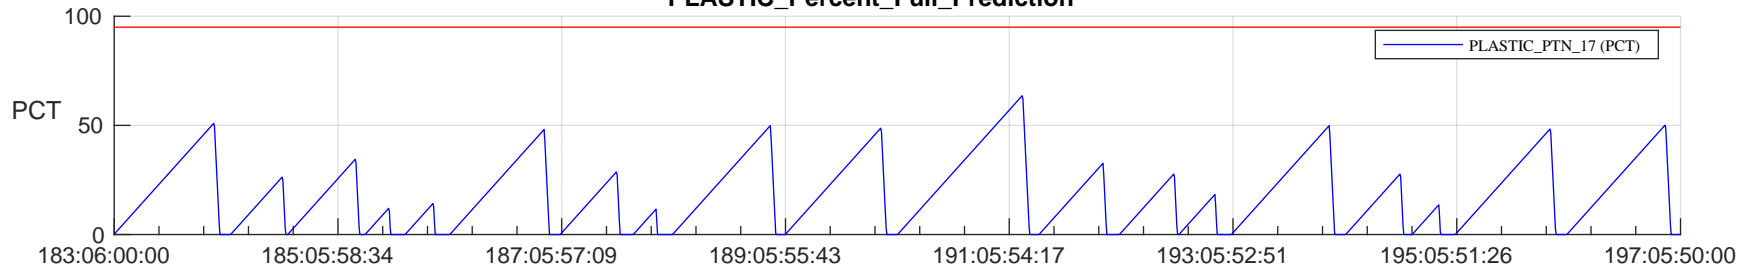

## SWAVES\_Percent\_Full\_Prediction

## Spacecraft\_DownLink\_Rate

Ground Time (2024:183:06:00:00.000 -2024:197:05:50:00.000)