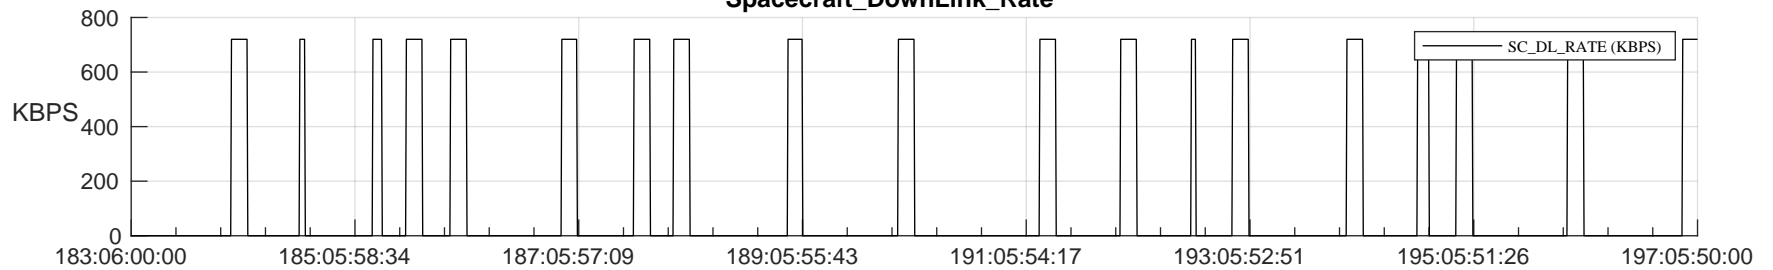

## SWAVES\_Percent\_Full\_Prediction

## Spacecraft\_DownLink\_Rate

Ground Time (2024:183:06:00:00.000 -2024:197:05:50:00.000)