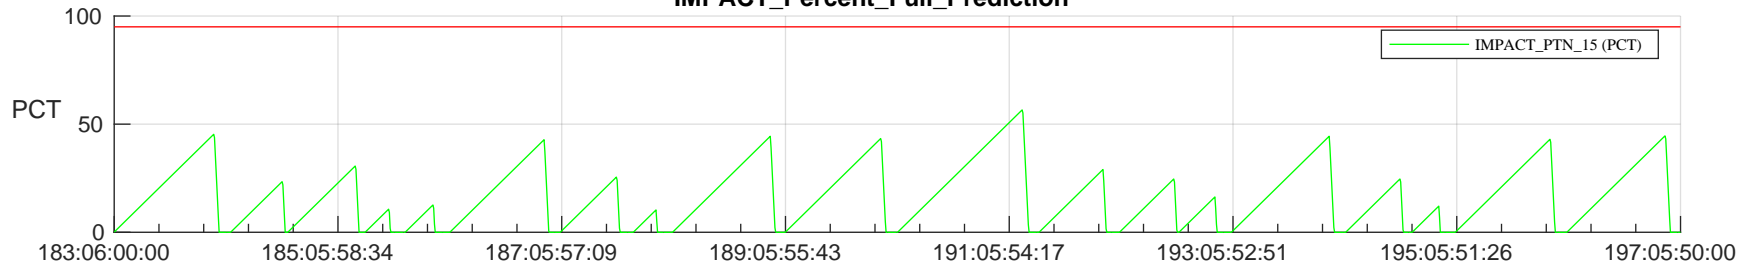

IMPACT_Percent_Full_Prediction