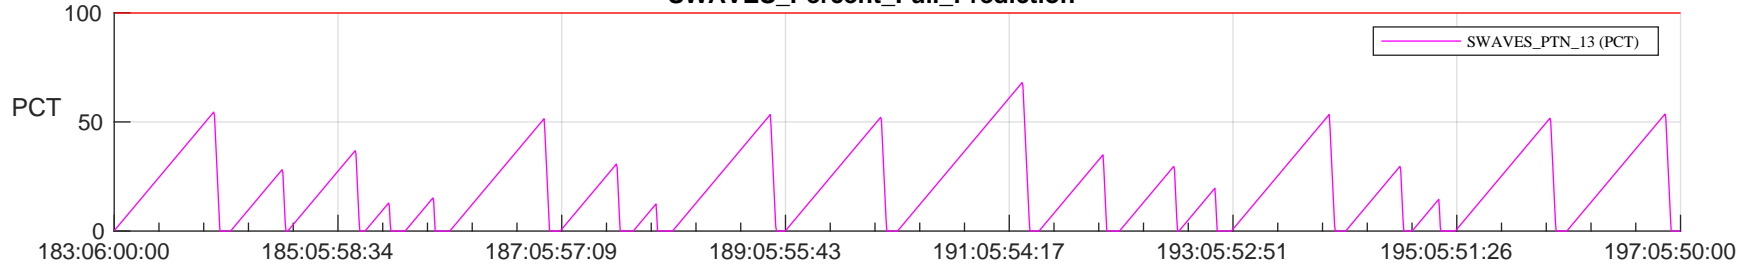

## SWAVES\_Percent\_Full\_Prediction

## Spacecraft\_DownLink\_Rate

Ground Time (2024:183:06:00:00.000 -2024:197:05:50:00.000)