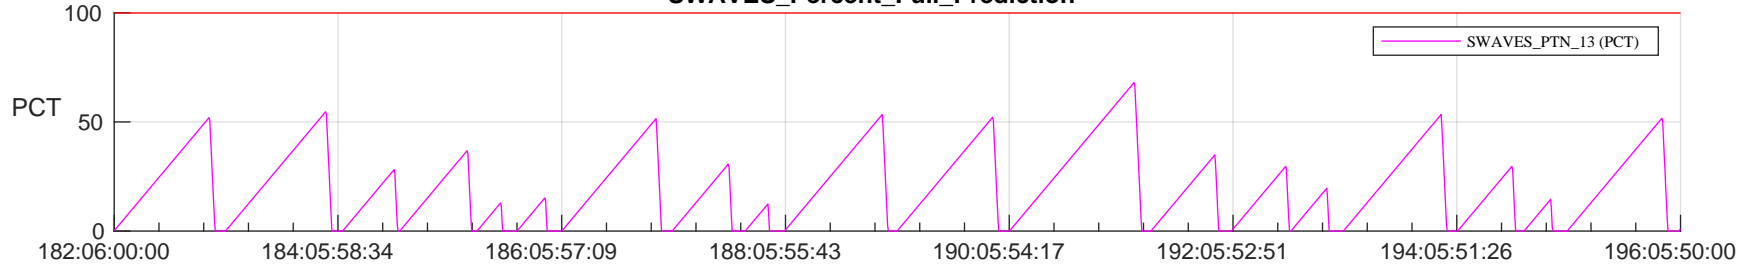

STEREO AHEAD SSR PCT Full Prediction

SWAVES_Percent_Full_Prediction

IMPACT_Percent_Full_Prediction

PLASTIC_Percent_Full_Prediction

Spacecraft_DownLink_Rate