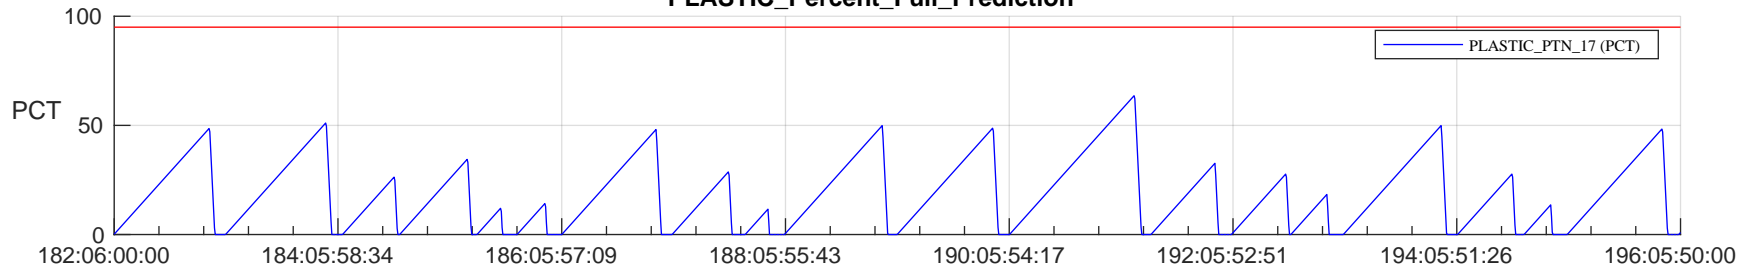

STEREO AHEAD SSR PCT Full Prediction

SWAVES_Percent_Full_Prediction

IMPACT_Percent_Full_Prediction

PLASTIC_Percent_Full_Prediction

Spacecraft_DownLink_Rate