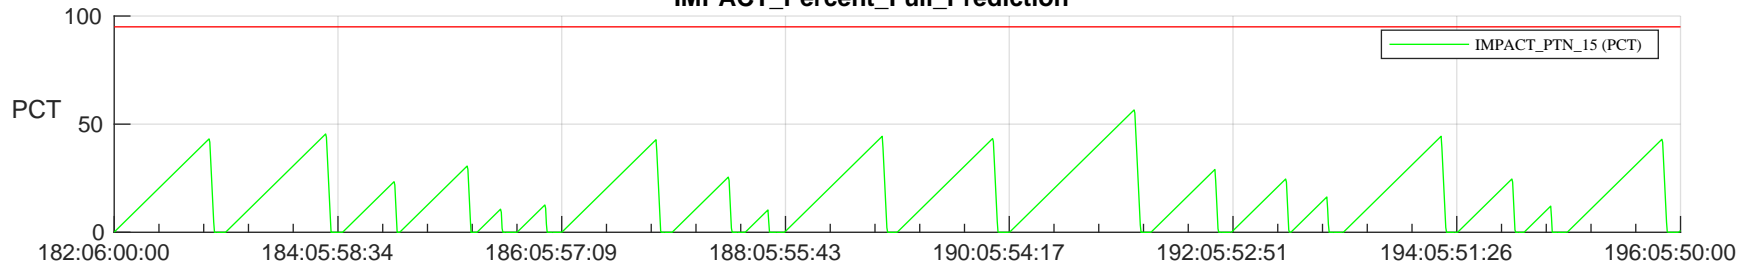

STEREO AHEAD SSR PCT Full Prediction

SWAVES_Percent_Full_Prediction

IMPACT_Percent_Full_Prediction

PLASTIC_Percent_Full_Prediction

Spacecraft_DownLink_Rate