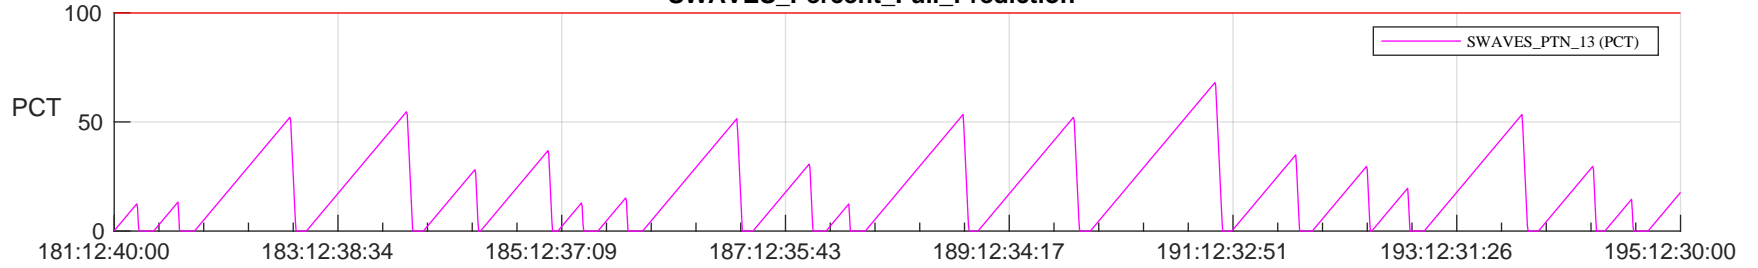

STEREO AHEAD SSR PCT Full Prediction

SWAVES_Percent_Full_Prediction

IMPACT_Percent_Full_Prediction

PLASTIC_Percent_Full_Prediction

Spacecraft_DownLink_Rate