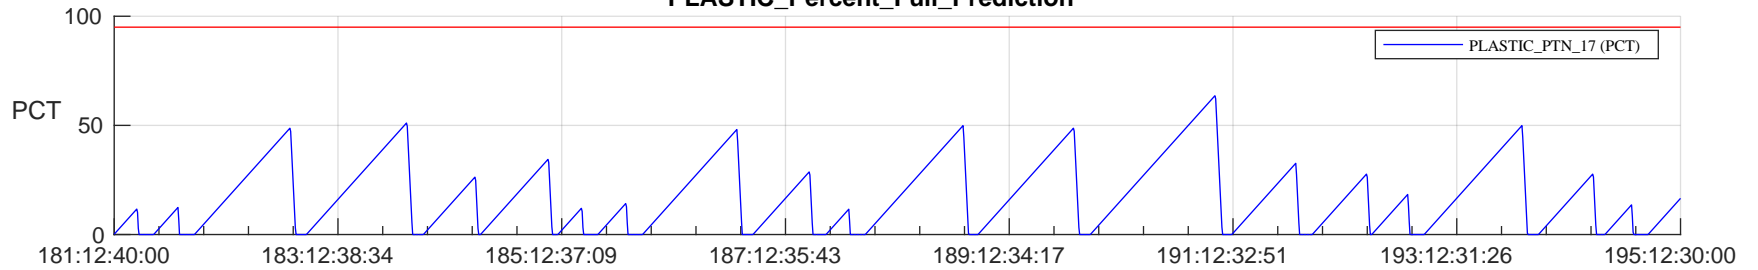

STEREO AHEAD SSR PCT Full Prediction

SWAVES_Percent_Full_Prediction

IMPACT_Percent_Full_Prediction

PLASTIC_Percent_Full_Prediction

Spacecraft_DownLink_Rate