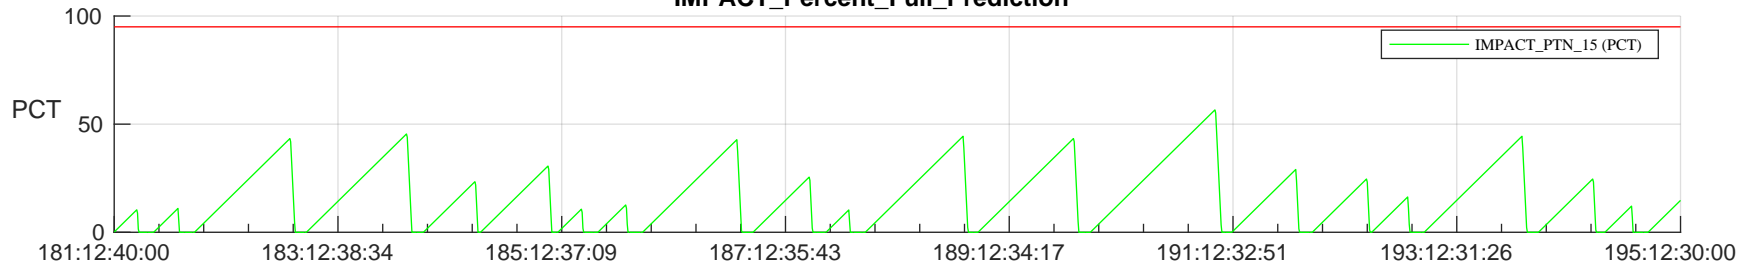

STEREO AHEAD SSR PCT Full Prediction

SWAVES_Percent_Full_Prediction

IMPACT_Percent_Full_Prediction

PLASTIC_Percent_Full_Prediction

Spacecraft_DownLink_Rate