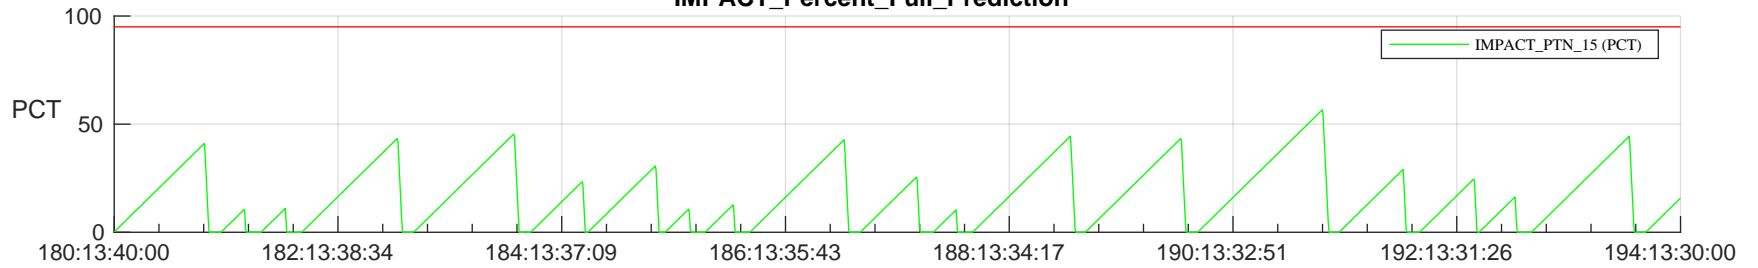

STEREO AHEAD SSR PCT Full Prediction

SWAVES_Percent_Full_Prediction

IMPACT_Percent_Full_Prediction

PLASTIC_Percent_Full_Prediction

Spacecraft_DownLink_Rate