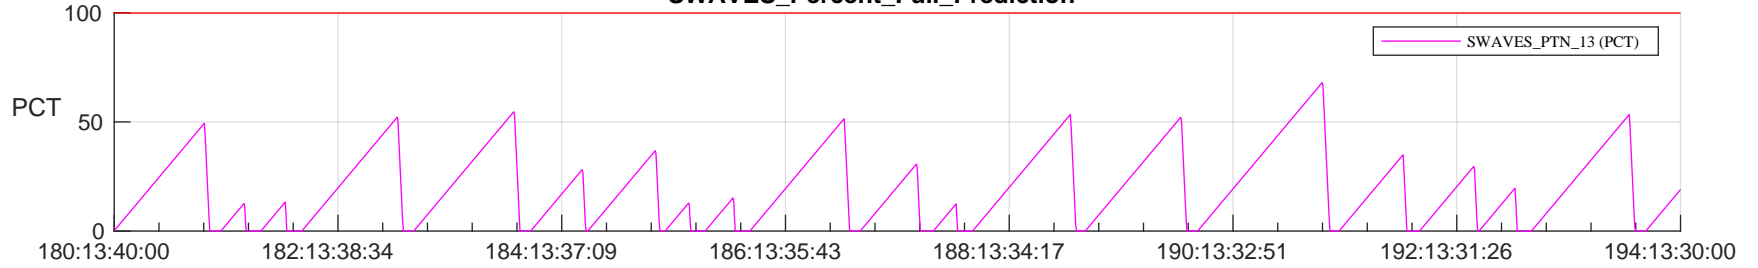

STEREO AHEAD SSR PCT Full Prediction

SWAVES_Percent_Full_Prediction

IMPACT_Percent_Full_Prediction

PLASTIC_Percent_Full_Prediction

Spacecraft_DownLink_Rate