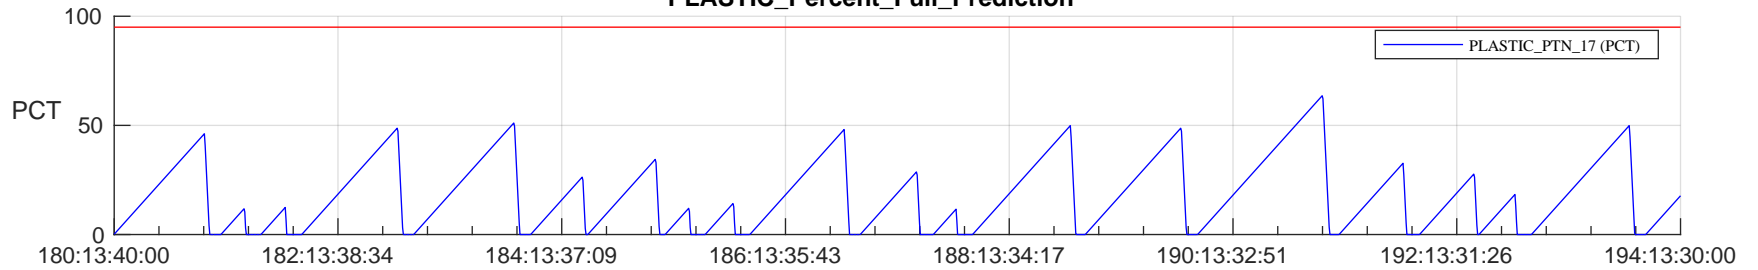

STEREO AHEAD SSR PCT Full Prediction

SWAVES_Percent_Full_Prediction

IMPACT_Percent_Full_Prediction

PLASTIC_Percent_Full_Prediction

Spacecraft_DownLink_Rate