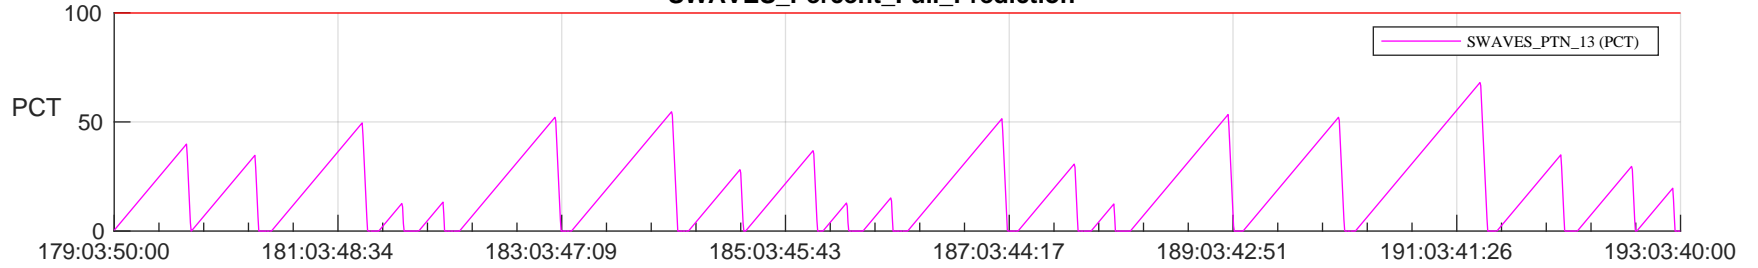

## SWAVES\_Percent\_Full\_Prediction

## Spacecraft\_DownLink\_Rate

Ground Time (2024:179:03:50:00.000 -2024:193:03:40:00.000)