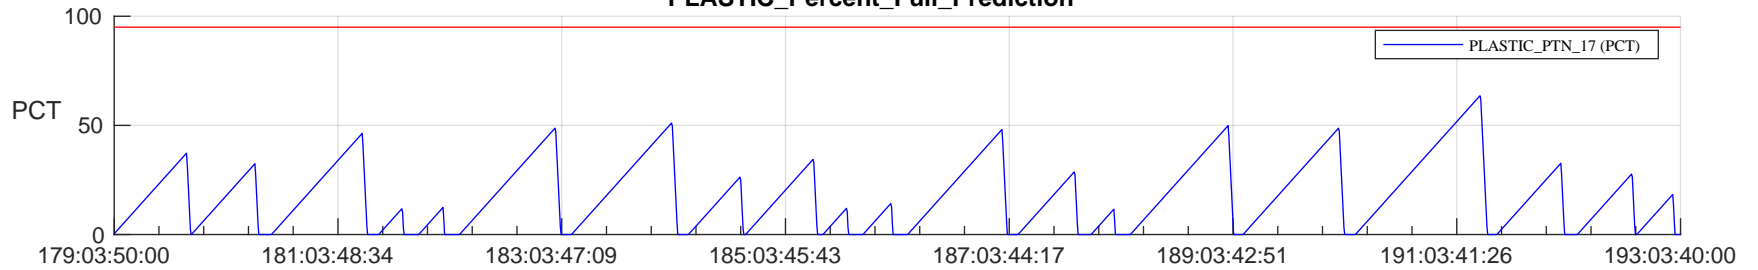

# STEREO AHEAD SSR PCT Full Prediction

## SWAVES\_Percent\_Full\_Prediction

## Spacecraft\_DownLink\_Rate

Ground Time (2024:179:03:50:00.000 -2024:193:03:40:00.000)