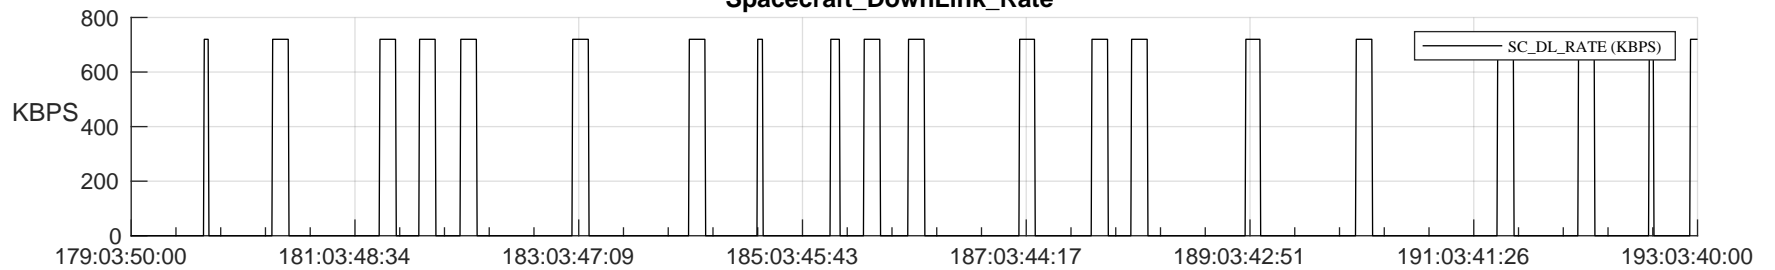

## SWAVES\_Percent\_Full\_Prediction

## Spacecraft\_DownLink\_Rate

Ground Time (2024:179:03:50:00.000 -2024:193:03:40:00.000)