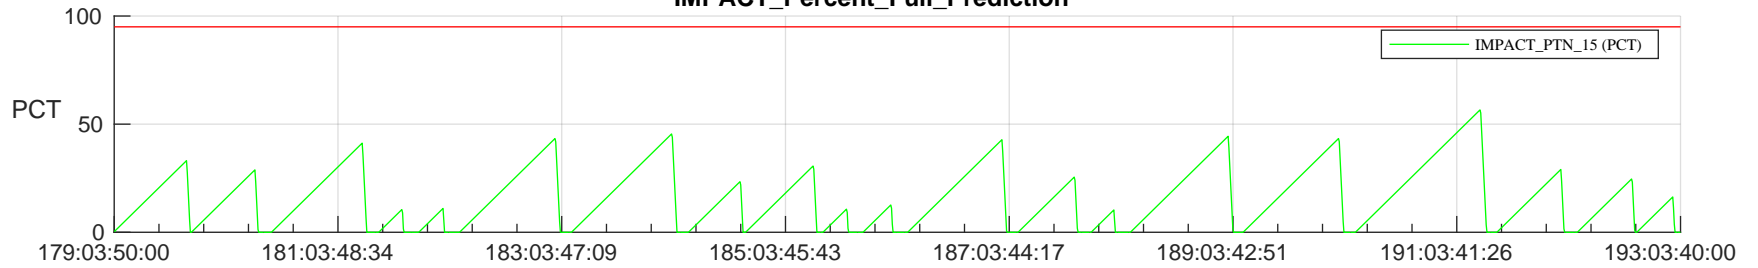

IMPACT_Percent_Full_Prediction