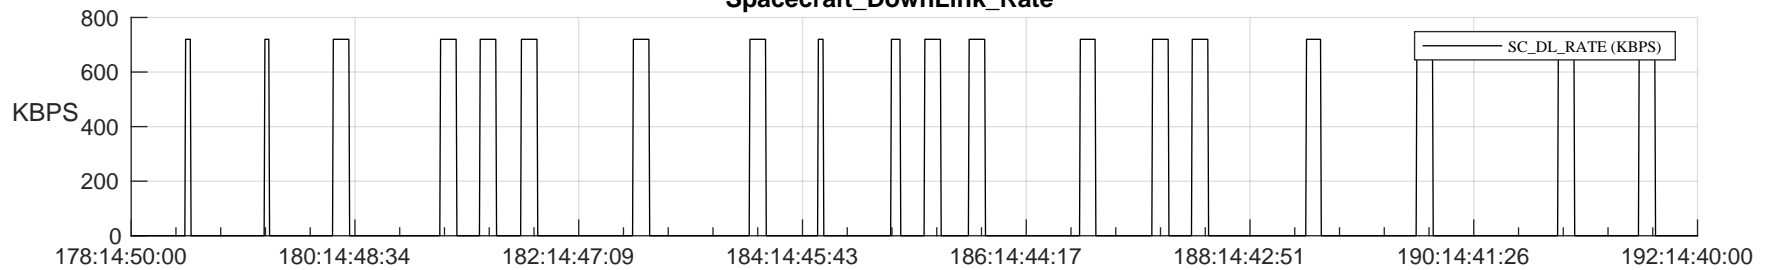

## SWAVES\_Percent\_Full\_Prediction

## Spacecraft\_DownLink\_Rate

Ground Time (2024:178:14:50:00.000 -2024:192:14:40:00.000)

/disks/d81/project/stereo/mops/assessment/ahead/automation/output/engdump/yesterdaily/ahead\_ssr\_predict\_2024\_178.csv