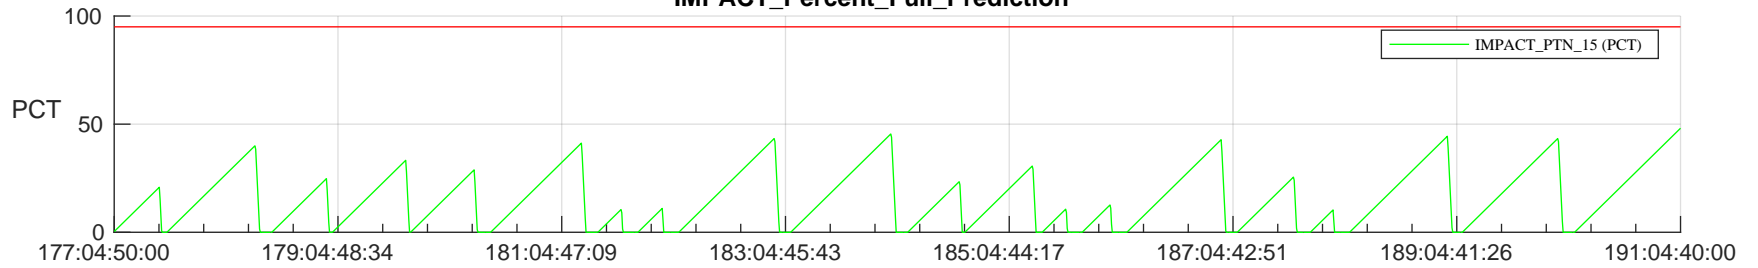

STEREO AHEAD SSR PCT Full Prediction

SWAVES_Percent_Full_Prediction

IMPACT_Percent_Full_Prediction

PLASTIC_Percent_Full_Prediction

Spacecraft_DownLink_Rate

Ground Time (2024:177:04:50:00.000 -2024:191:04:40:00.000)