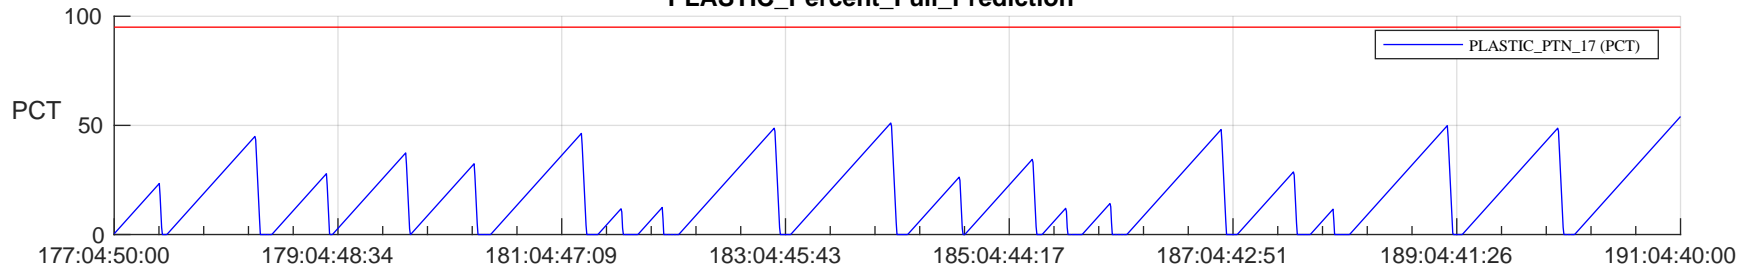

STEREO AHEAD SSR PCT Full Prediction

SWAVES_Percent_Full_Prediction

IMPACT_Percent_Full_Prediction

PLASTIC_Percent_Full_Prediction

Spacecraft_DownLink_Rate

Ground Time (2024:177:04:50:00.000 -2024:191:04:40:00.000)