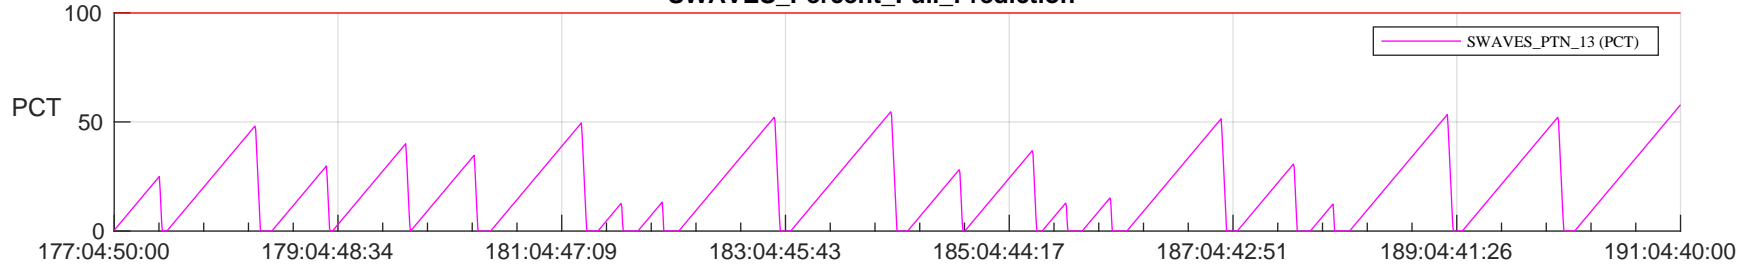

STEREO AHEAD SSR PCT Full Prediction

SWAVES_Percent_Full_Prediction

IMPACT_Percent_Full_Prediction

PLASTIC_Percent_Full_Prediction

Spacecraft_DownLink_Rate

Ground Time (2024:177:04:50:00.000 -2024:191:04:40:00.000)