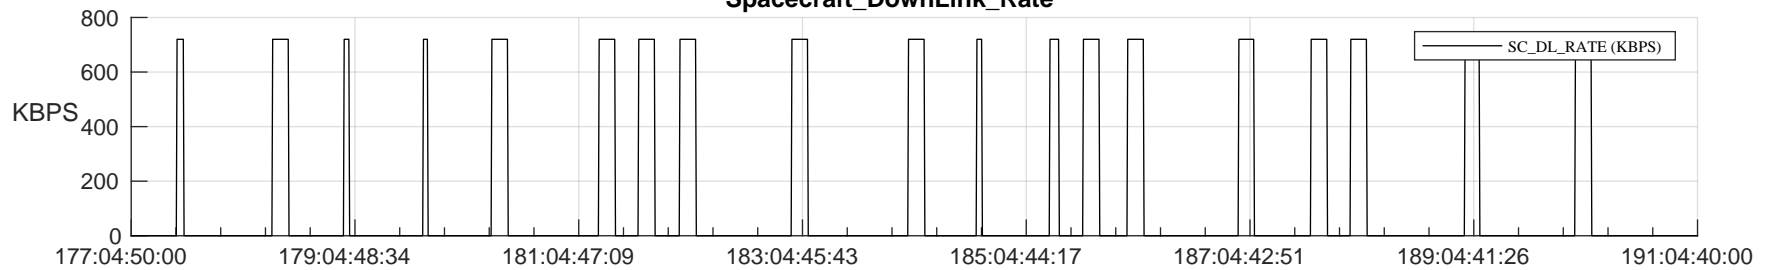

STEREO AHEAD SSR PCT Full Prediction

SWAVES_Percent_Full_Prediction

IMPACT_Percent_Full_Prediction

PLASTIC_Percent_Full_Prediction

Spacecraft_DownLink_Rate

Ground Time (2024:177:04:50:00.000 -2024:191:04:40:00.000)