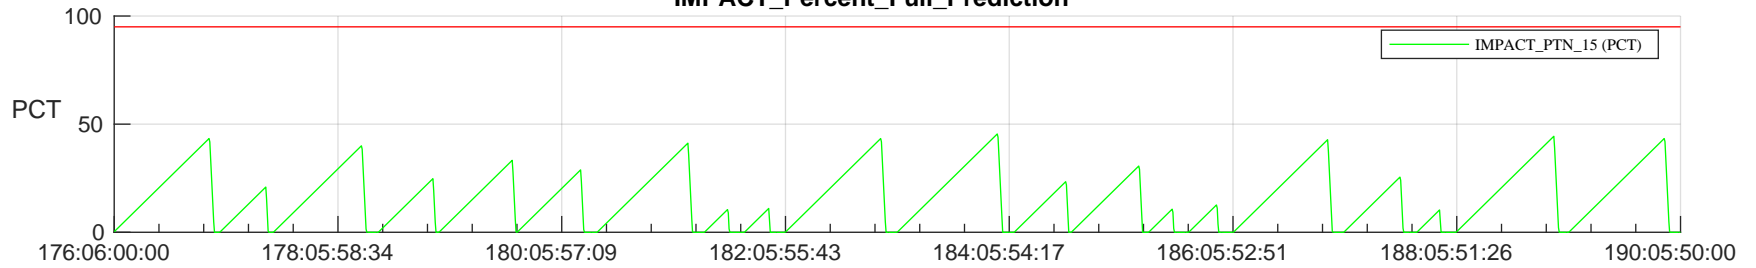

IMPACT_Percent_Full_Prediction