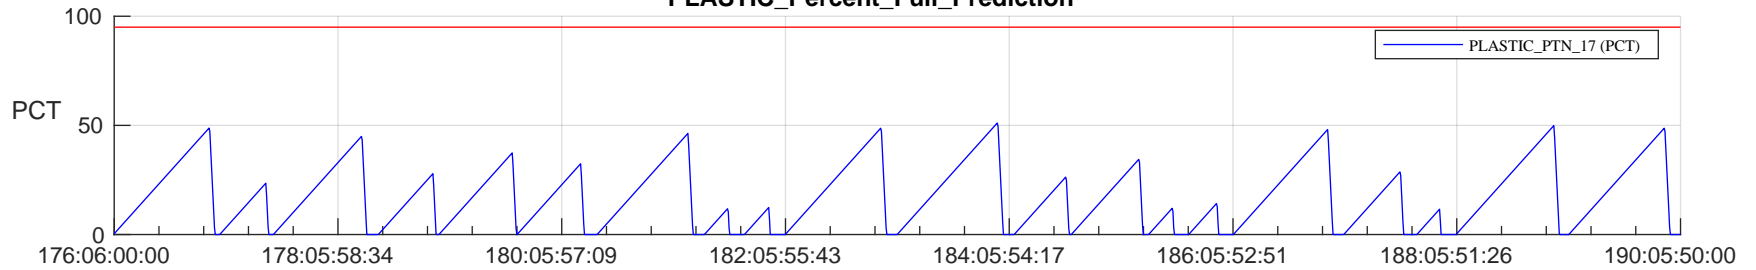

# STEREO AHEAD SSR PCT Full Prediction

## SWAVES\_Percent\_Full\_Prediction

## Spacecraft\_DownLink\_Rate

Ground Time (2024:176:06:00:00.000 -2024:190:05:50:00.000)