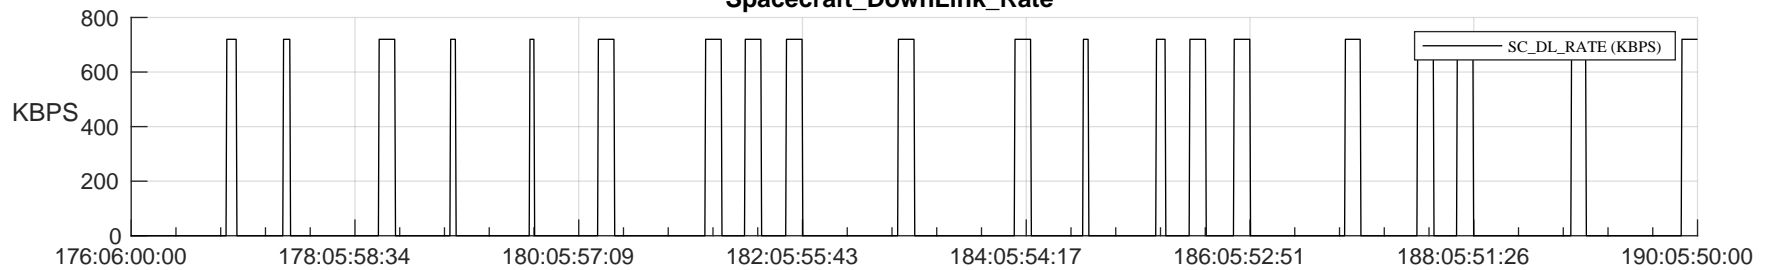

## SWAVES\_Percent\_Full\_Prediction

## Spacecraft\_DownLink\_Rate

Ground Time (2024:176:06:00:00.000 -2024:190:05:50:00.000)