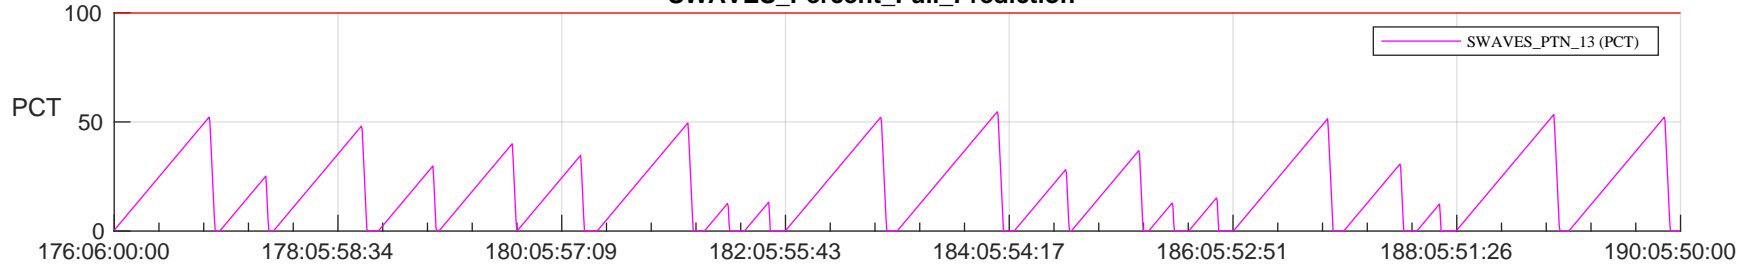

## SWAVES\_Percent\_Full\_Prediction

## Spacecraft\_DownLink\_Rate

Ground Time (2024:176:06:00:00.000 -2024:190:05:50:00.000)