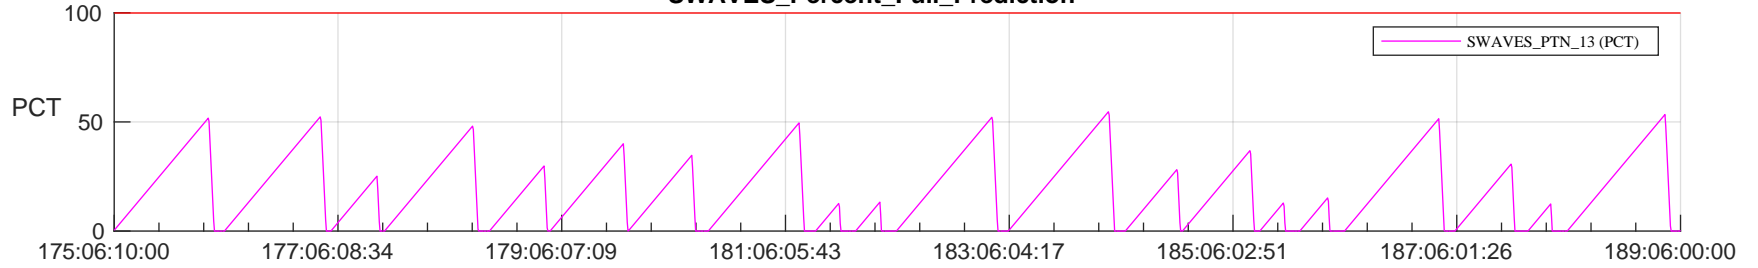

STEREO AHEAD SSR PCT Full Prediction

SWAVES_Percent_Full_Prediction

IMPACT_Percent_Full_Prediction

PLASTIC_Percent_Full_Prediction

Spacecraft_DownLink_Rate

Ground Time (2024:175:06:10:00.000 -2024:189:06:00:00.000)