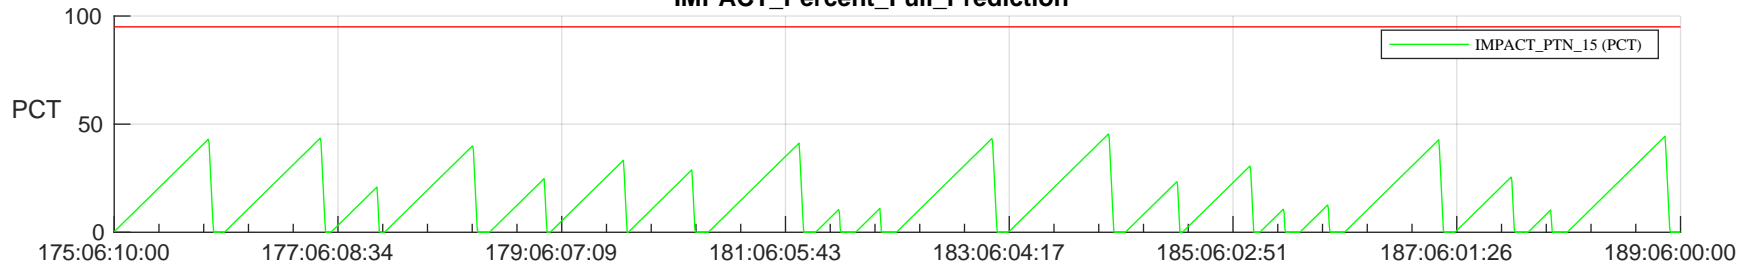

STEREO AHEAD SSR PCT Full Prediction

SWAVES_Percent_Full_Prediction

IMPACT_Percent_Full_Prediction

PLASTIC_Percent_Full_Prediction

Spacecraft_DownLink_Rate

Ground Time (2024:175:06:10:00.000 -2024:189:06:00:00.000)