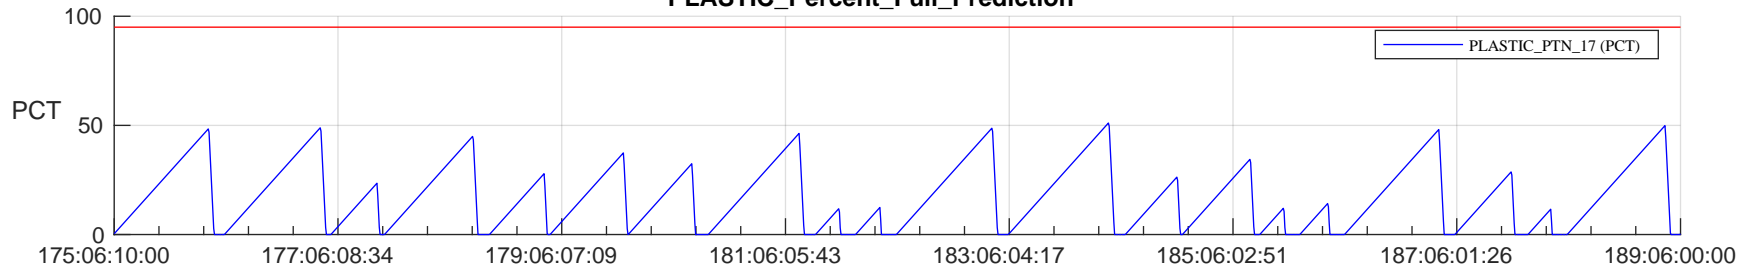

STEREO AHEAD SSR PCT Full Prediction

SWAVES_Percent_Full_Prediction

IMPACT_Percent_Full_Prediction

PLASTIC_Percent_Full_Prediction

Spacecraft_DownLink_Rate

Ground Time (2024:175:06:10:00.000 -2024:189:06:00:00.000)