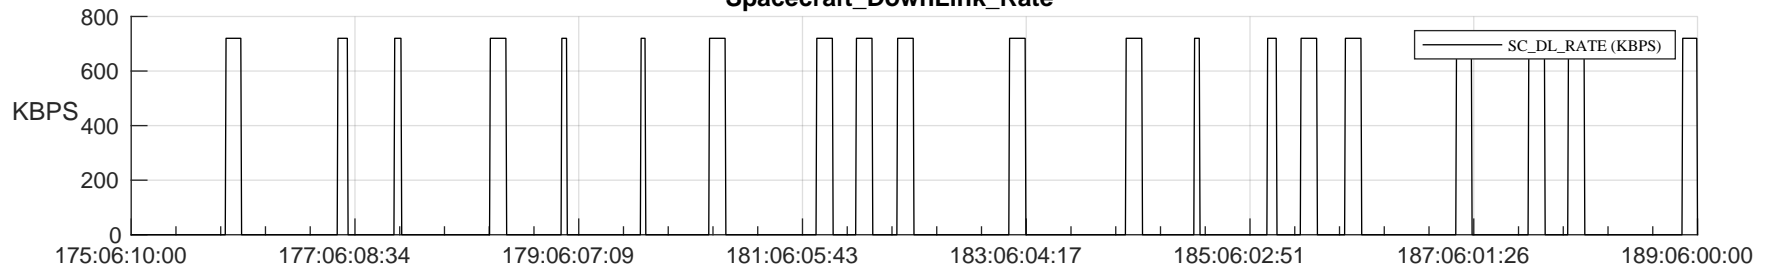

STEREO AHEAD SSR PCT Full Prediction

SWAVES_Percent_Full_Prediction

IMPACT_Percent_Full_Prediction

PLASTIC_Percent_Full_Prediction

Spacecraft_DownLink_Rate

Ground Time (2024:175:06:10:00.000 -2024:189:06:00:00.000)