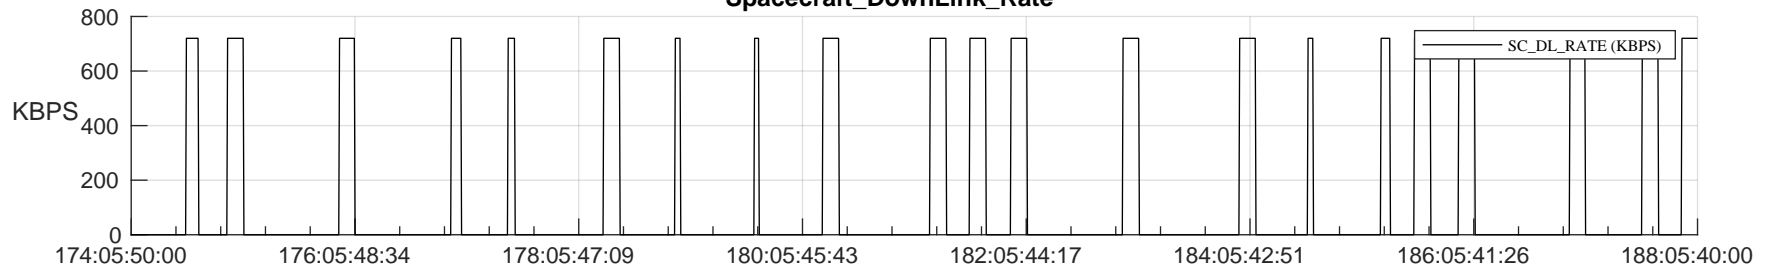

## SWAVES\_Percent\_Full\_Prediction

## Spacecraft\_DownLink\_Rate

Ground Time (2024:174:05:50:00.000 -2024:188:05:40:00.000)

/disks/d81/project/stereo/mops/assessment/ahead/automation/output/engdump/yesterdaily/ahead\_ssr\_predict\_2024\_174.csv