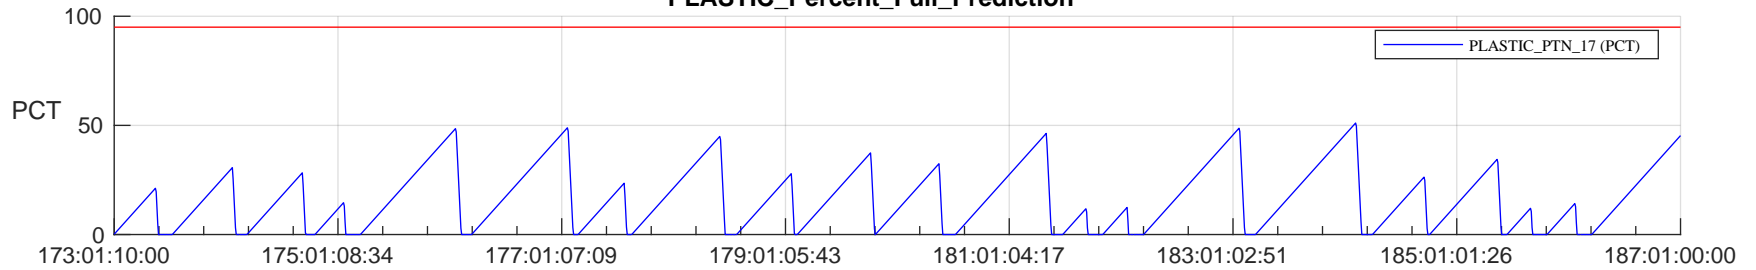

STEREO AHEAD SSR PCT Full Prediction

SWAVES_Percent_Full_Prediction

IMPACT_Percent_Full_Prediction

PLASTIC_Percent_Full_Prediction

Spacecraft_DownLink_Rate

Ground Time (2024:173:01:10:00.000 -2024:187:01:00:00.000)