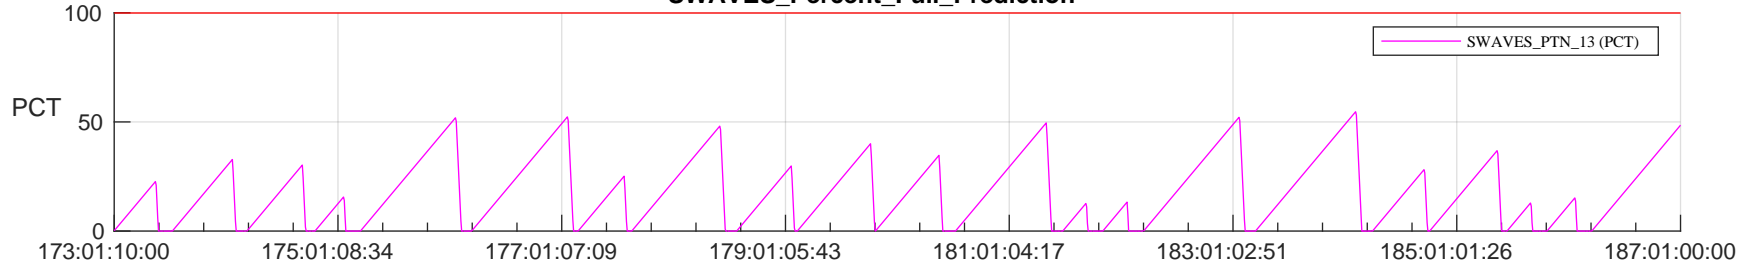

STEREO AHEAD SSR PCT Full Prediction

SWAVES_Percent_Full_Prediction

IMPACT_Percent_Full_Prediction

PLASTIC_Percent_Full_Prediction

Spacecraft_DownLink_Rate

Ground Time (2024:173:01:10:00.000 -2024:187:01:00:00.000)