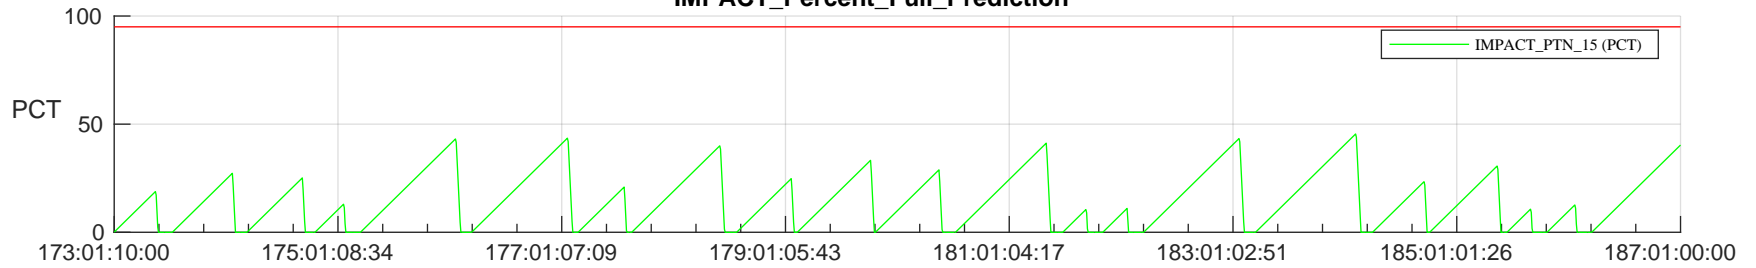

STEREO AHEAD SSR PCT Full Prediction

SWAVES_Percent_Full_Prediction

IMPACT_Percent_Full_Prediction

PLASTIC_Percent_Full_Prediction

Spacecraft_DownLink_Rate

Ground Time (2024:173:01:10:00.000 -2024:187:01:00:00.000)