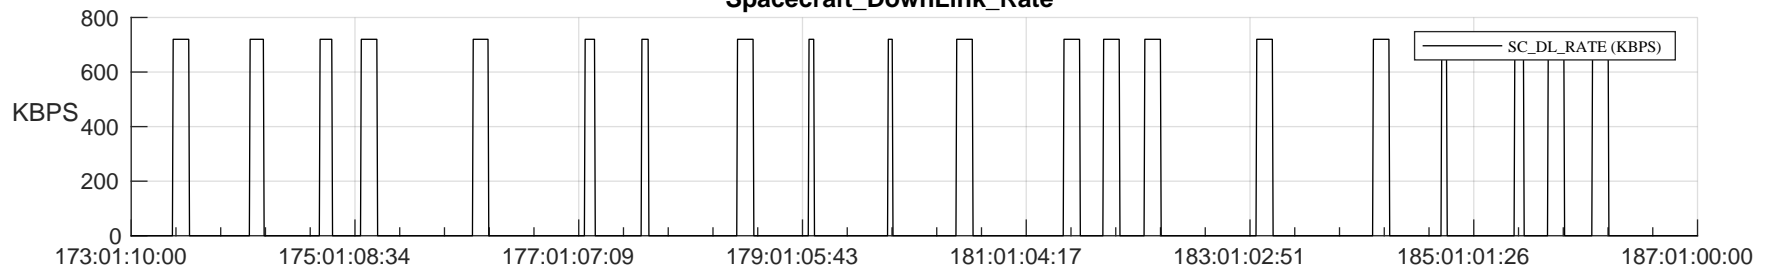

STEREO AHEAD SSR PCT Full Prediction

SWAVES_Percent_Full_Prediction

IMPACT_Percent_Full_Prediction

PLASTIC_Percent_Full_Prediction

Spacecraft_DownLink_Rate

Ground Time (2024:173:01:10:00.000 -2024:187:01:00:00.000)