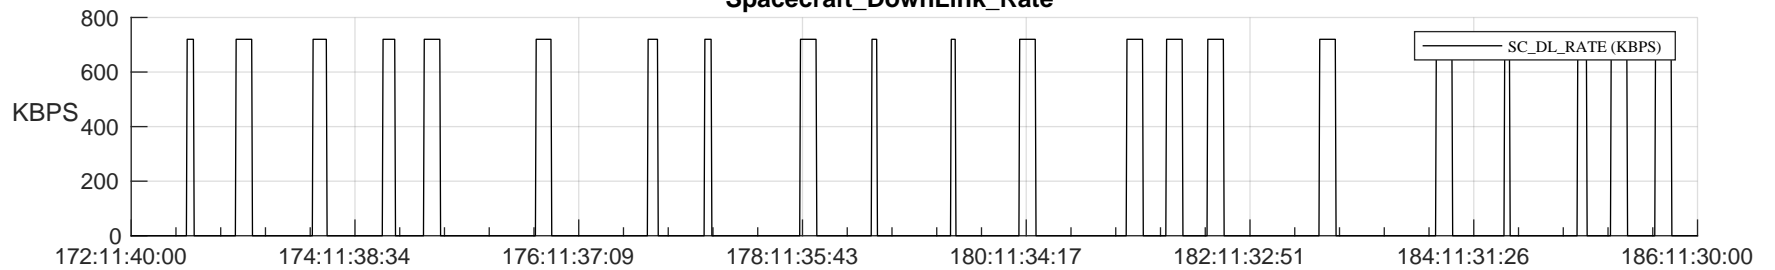

STEREO AHEAD SSR PCT Full Prediction

SWAVES_Percent_Full_Prediction

IMPACT_Percent_Full_Prediction

PLASTIC_Percent_Full_Prediction

Spacecraft_DownLink_Rate

Ground Time (2024:172:11:40:00.000 -2024:186:11:30:00.000)