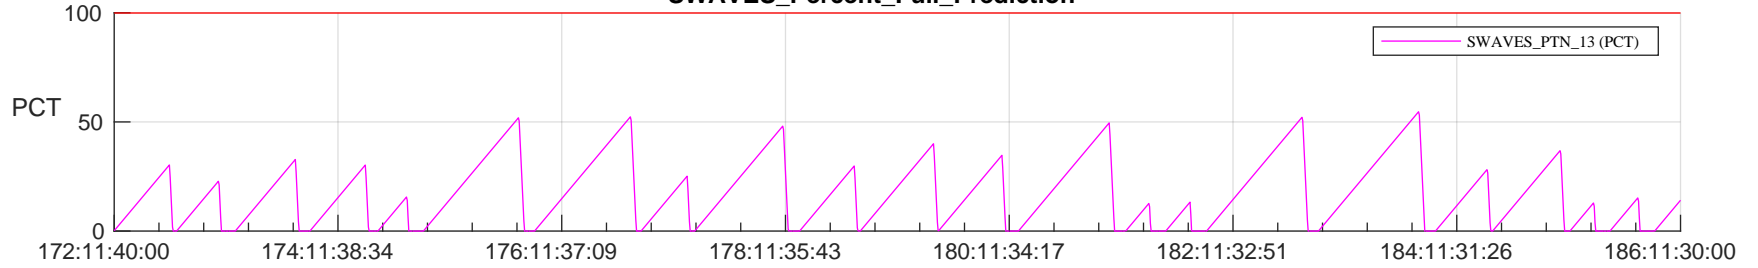

STEREO AHEAD SSR PCT Full Prediction

SWAVES_Percent_Full_Prediction

IMPACT_Percent_Full_Prediction

PLASTIC_Percent_Full_Prediction

Spacecraft_DownLink_Rate

Ground Time (2024:172:11:40:00.000 -2024:186:11:30:00.000)