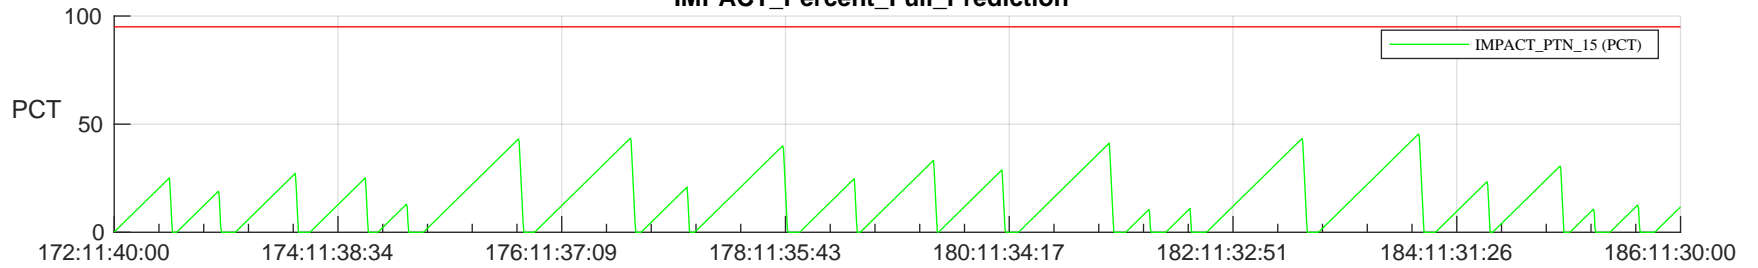

STEREO AHEAD SSR PCT Full Prediction

SWAVES_Percent_Full_Prediction

IMPACT_Percent_Full_Prediction

PLASTIC_Percent_Full_Prediction

Spacecraft_DownLink_Rate

Ground Time (2024:172:11:40:00.000 -2024:186:11:30:00.000)