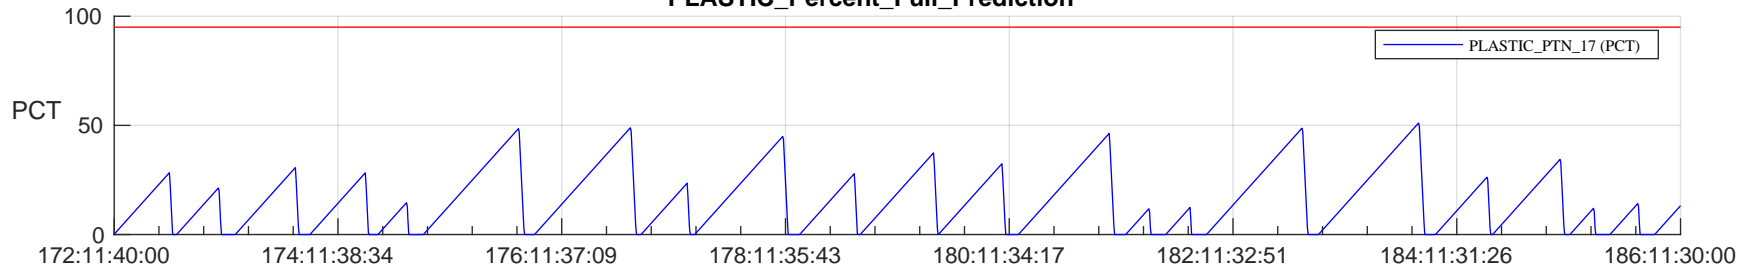

STEREO AHEAD SSR PCT Full Prediction

SWAVES_Percent_Full_Prediction

IMPACT_Percent_Full_Prediction

PLASTIC_Percent_Full_Prediction

Spacecraft_DownLink_Rate

Ground Time (2024:172:11:40:00.000 -2024:186:11:30:00.000)