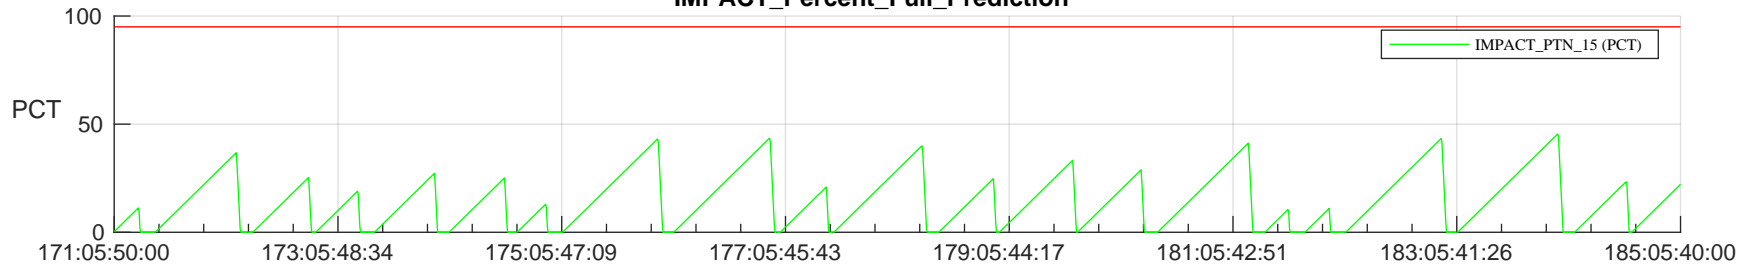

STEREO AHEAD SSR PCT Full Prediction

SWAVES_Percent_Full_Prediction

IMPACT_Percent_Full_Prediction

PLASTIC_Percent_Full_Prediction

Spacecraft_DownLink_Rate

Ground Time (2024:171:05:50:00.000 -2024:185:05:40:00.000)