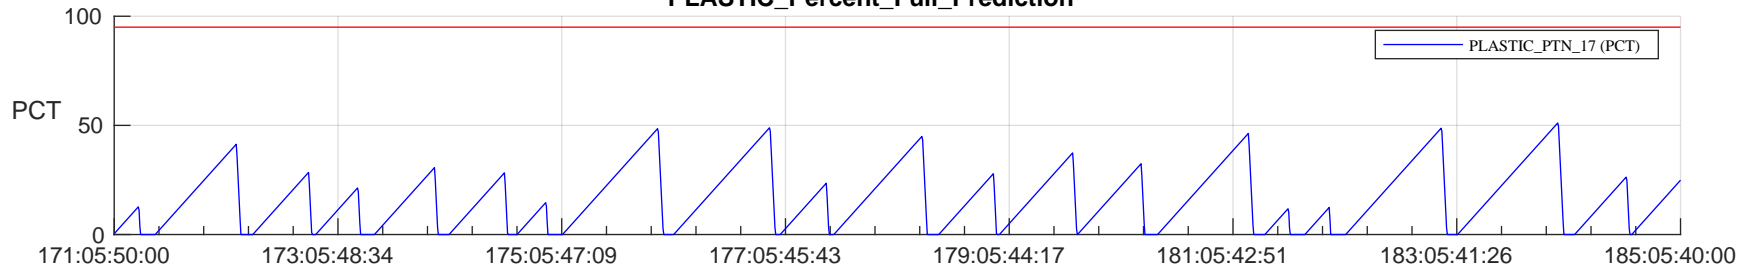

STEREO AHEAD SSR PCT Full Prediction

SWAVES_Percent_Full_Prediction

IMPACT_Percent_Full_Prediction

PLASTIC_Percent_Full_Prediction

Spacecraft_DownLink_Rate

Ground Time (2024:171:05:50:00.000 -2024:185:05:40:00.000)