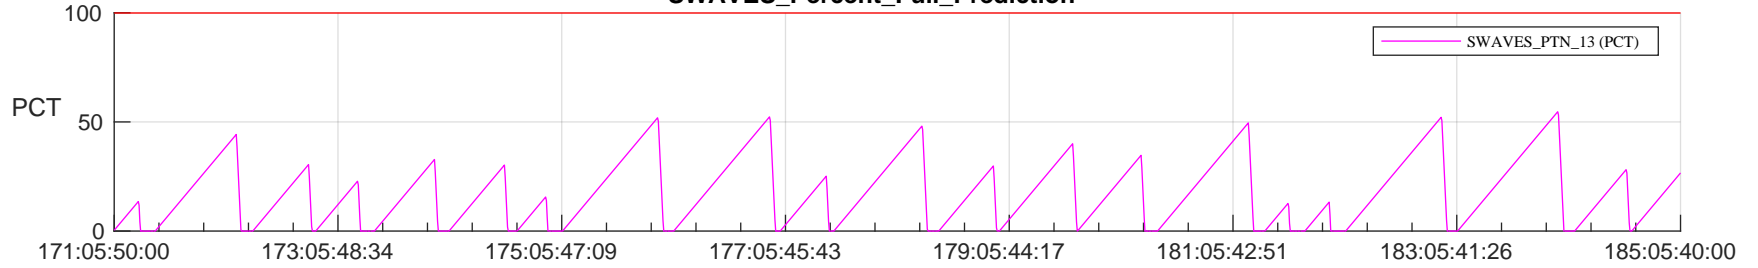

STEREO AHEAD SSR PCT Full Prediction

SWAVES_Percent_Full_Prediction

IMPACT_Percent_Full_Prediction

PLASTIC_Percent_Full_Prediction

Spacecraft_DownLink_Rate

Ground Time (2024:171:05:50:00.000 -2024:185:05:40:00.000)