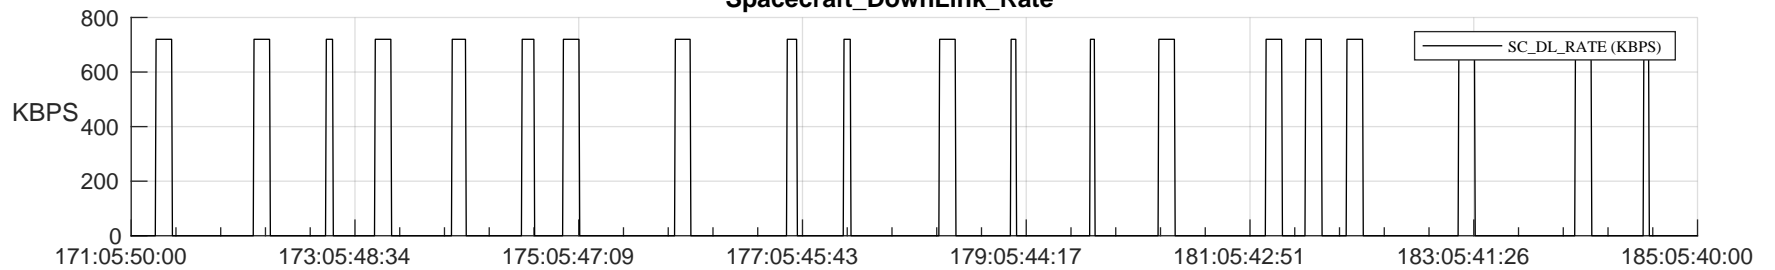

STEREO AHEAD SSR PCT Full Prediction

SWAVES_Percent_Full_Prediction

IMPACT_Percent_Full_Prediction

PLASTIC_Percent_Full_Prediction

Spacecraft_DownLink_Rate

Ground Time (2024:171:05:50:00.000 -2024:185:05:40:00.000)