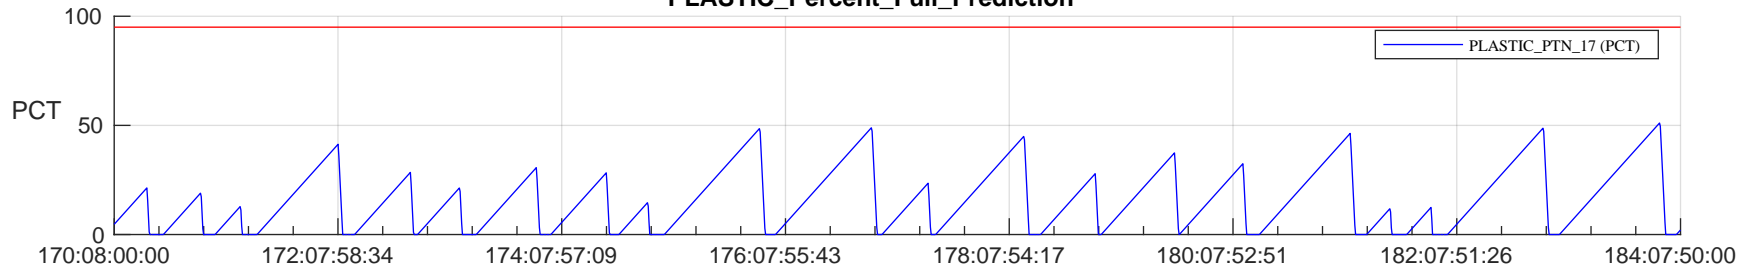

STEREO AHEAD SSR PCT Full Prediction

SWAVES_Percent_Full_Prediction

IMPACT_Percent_Full_Prediction

PLASTIC_Percent_Full_Prediction

Spacecraft_DownLink_Rate

Ground Time (2024:170:08:00:00.000 -2024:184:07:50:00.000)