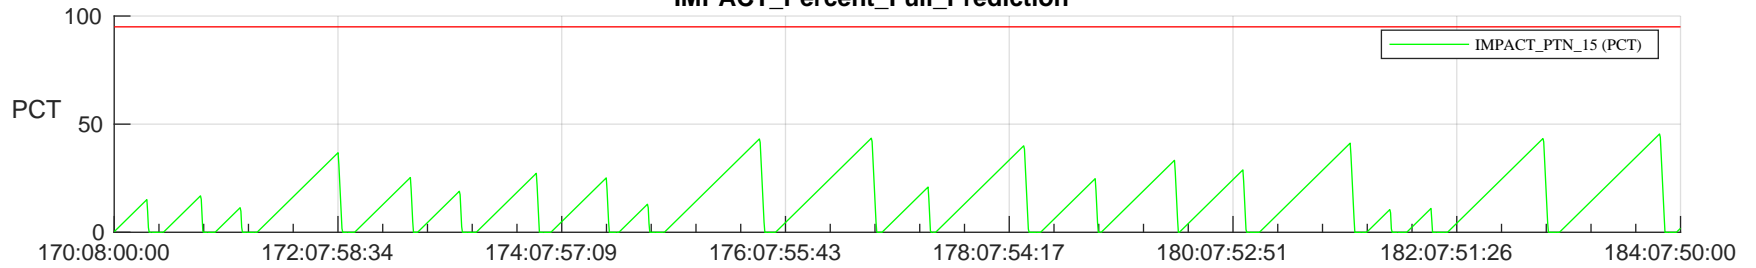

STEREO AHEAD SSR PCT Full Prediction

SWAVES_Percent_Full_Prediction

IMPACT_Percent_Full_Prediction

PLASTIC_Percent_Full_Prediction

Spacecraft_DownLink_Rate

Ground Time (2024:170:08:00:00.000 -2024:184:07:50:00.000)