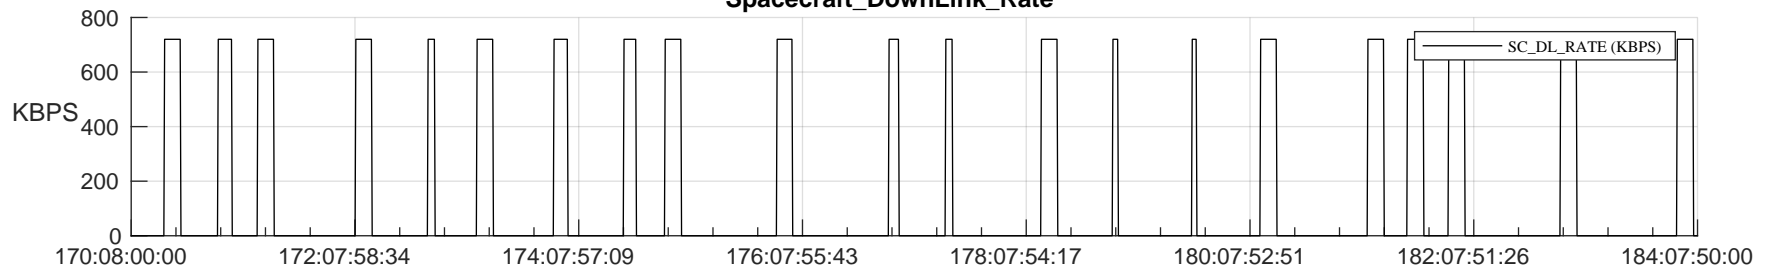

STEREO AHEAD SSR PCT Full Prediction

SWAVES_Percent_Full_Prediction

IMPACT_Percent_Full_Prediction

PLASTIC_Percent_Full_Prediction

Spacecraft_DownLink_Rate

Ground Time (2024:170:08:00:00.000 -2024:184:07:50:00.000)