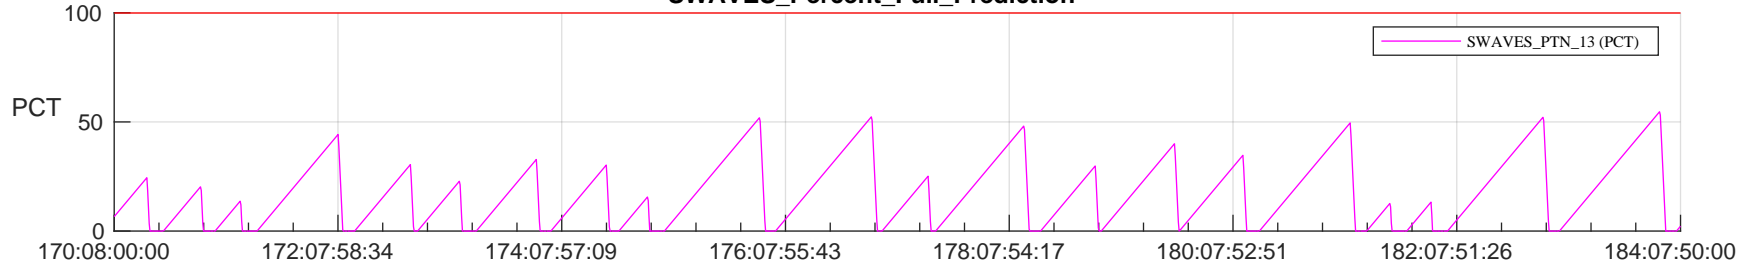

STEREO AHEAD SSR PCT Full Prediction

SWAVES_Percent_Full_Prediction

IMPACT_Percent_Full_Prediction

PLASTIC_Percent_Full_Prediction

Spacecraft_DownLink_Rate

Ground Time (2024:170:08:00:00.000 -2024:184:07:50:00.000)