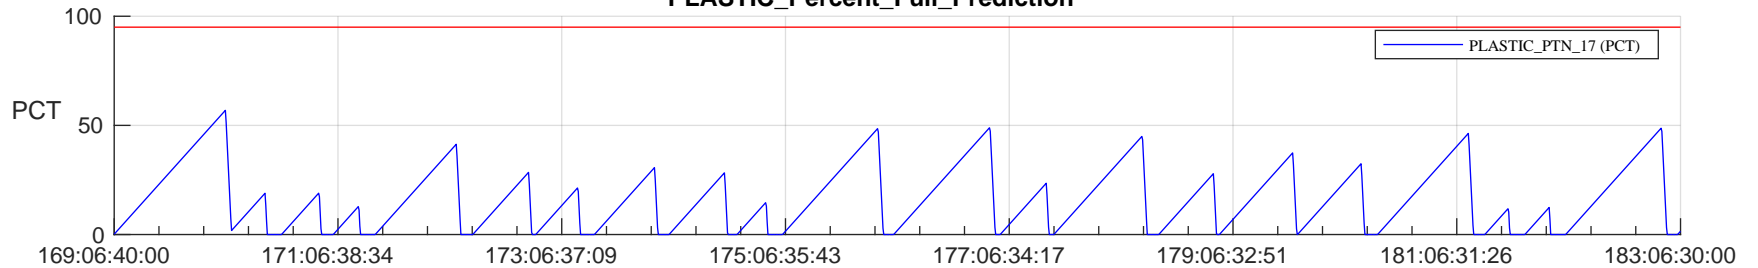

# STEREO AHEAD SSR PCT Full Prediction

## SWAVES\_Percent\_Full\_Prediction

## Spacecraft\_DownLink\_Rate

Ground Time (2024:169:06:40:00.000 -2024:183:06:30:00.000)