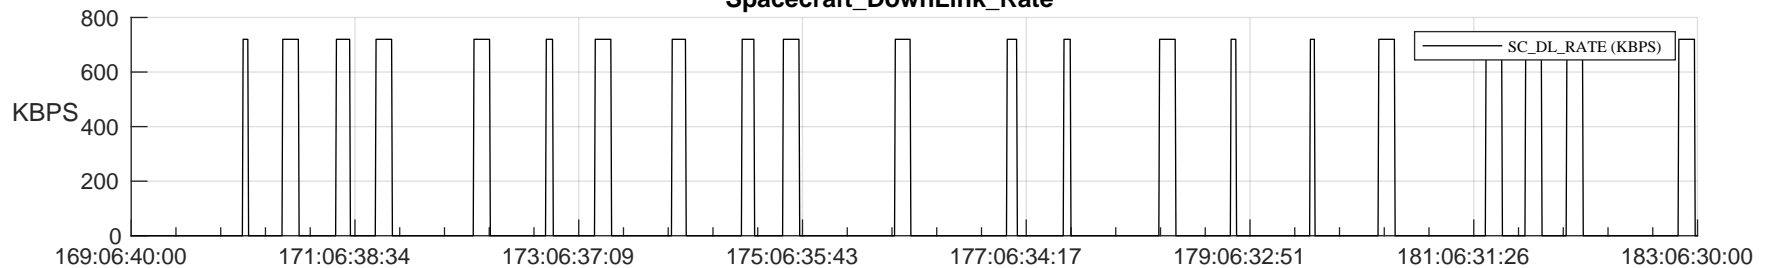

## SWAVES\_Percent\_Full\_Prediction

## Spacecraft\_DownLink\_Rate

Ground Time (2024:169:06:40:00.000 -2024:183:06:30:00.000)