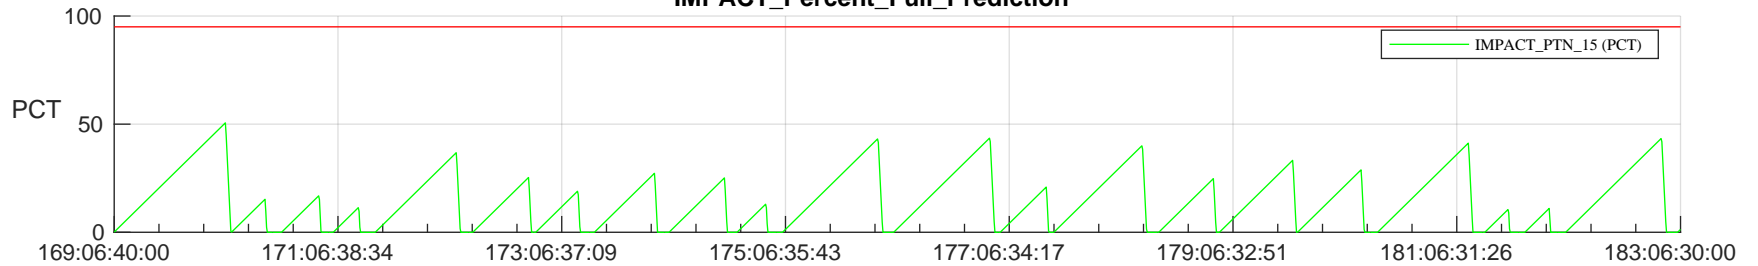

IMPACT_Percent_Full_Prediction