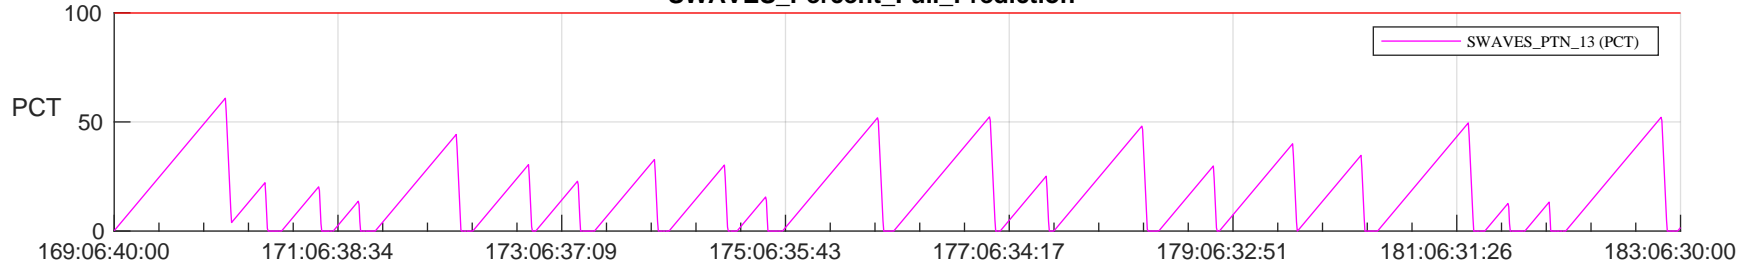

# STEREO AHEAD SSR PCT Full Prediction

## SWAVES\_Percent\_Full\_Prediction

## Spacecraft\_DownLink\_Rate

Ground Time (2024:169:06:40:00.000 -2024:183:06:30:00.000)