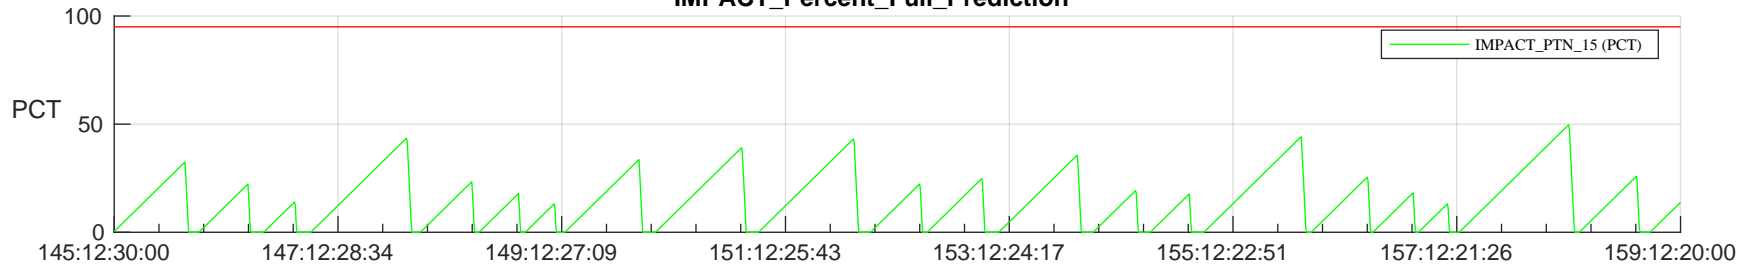

STEREO AHEAD SSR PCT Full Prediction

SWAVES_Percent_Full_Prediction

IMPACT_Percent_Full_Prediction

PLASTIC_Percent_Full_Prediction

Spacecraft_DownLink_Rate

Ground Time (2024:145:12:30:00.000 -2024:159:12:20:00.000)