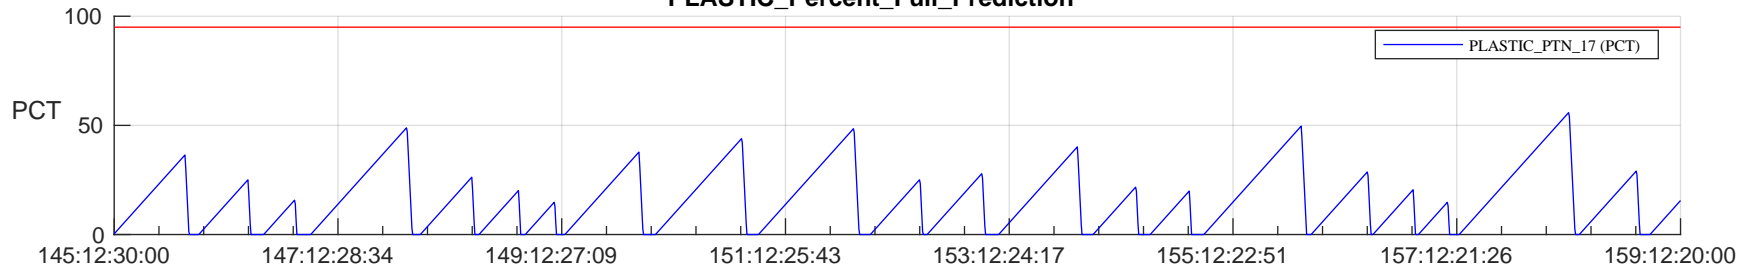

STEREO AHEAD SSR PCT Full Prediction

SWAVES_Percent_Full_Prediction

IMPACT_Percent_Full_Prediction

PLASTIC_Percent_Full_Prediction

Spacecraft_DownLink_Rate

Ground Time (2024:145:12:30:00.000 -2024:159:12:20:00.000)