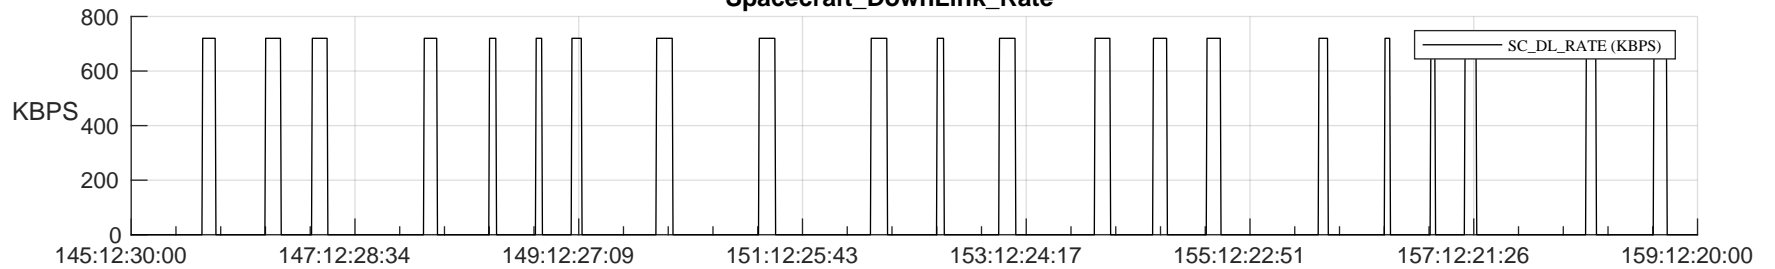

STEREO AHEAD SSR PCT Full Prediction

SWAVES_Percent_Full_Prediction

IMPACT_Percent_Full_Prediction

PLASTIC_Percent_Full_Prediction

Spacecraft_DownLink_Rate

Ground Time (2024:145:12:30:00.000 -2024:159:12:20:00.000)