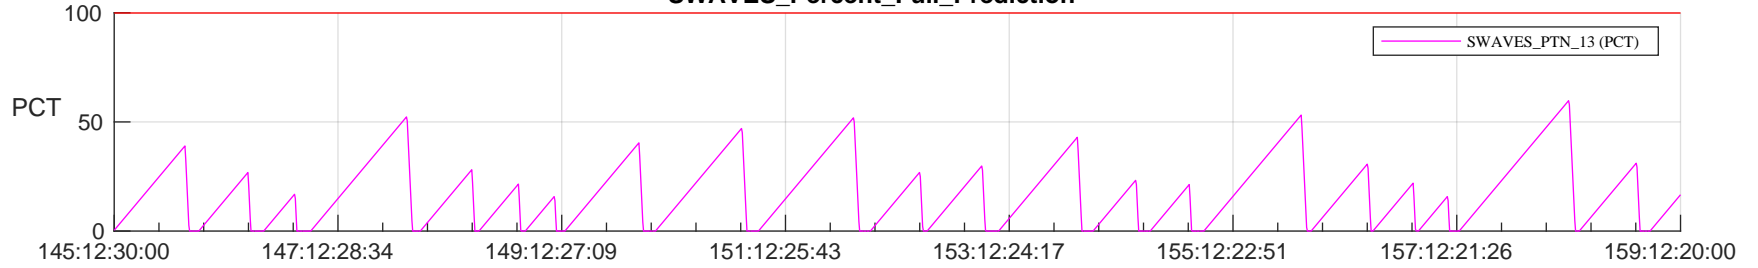

STEREO AHEAD SSR PCT Full Prediction

SWAVES_Percent_Full_Prediction

IMPACT_Percent_Full_Prediction

PLASTIC_Percent_Full_Prediction

Spacecraft_DownLink_Rate

Ground Time (2024:145:12:30:00.000 -2024:159:12:20:00.000)