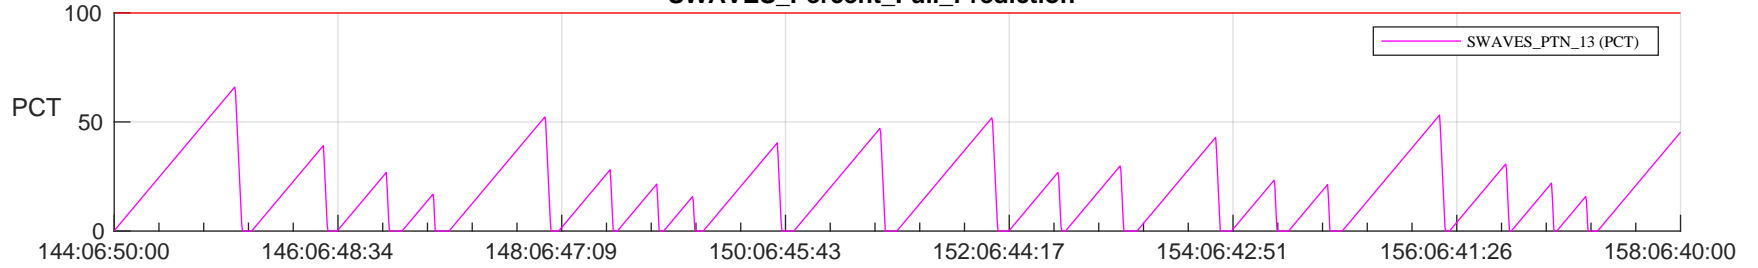

STEREO AHEAD SSR PCT Full Prediction

SWAVES_Percent_Full_Prediction

IMPACT_Percent_Full_Prediction

PLASTIC_Percent_Full_Prediction

Spacecraft_DownLink_Rate

Ground Time (2024:144:06:50:00.000 -2024:158:06:40:00.000)