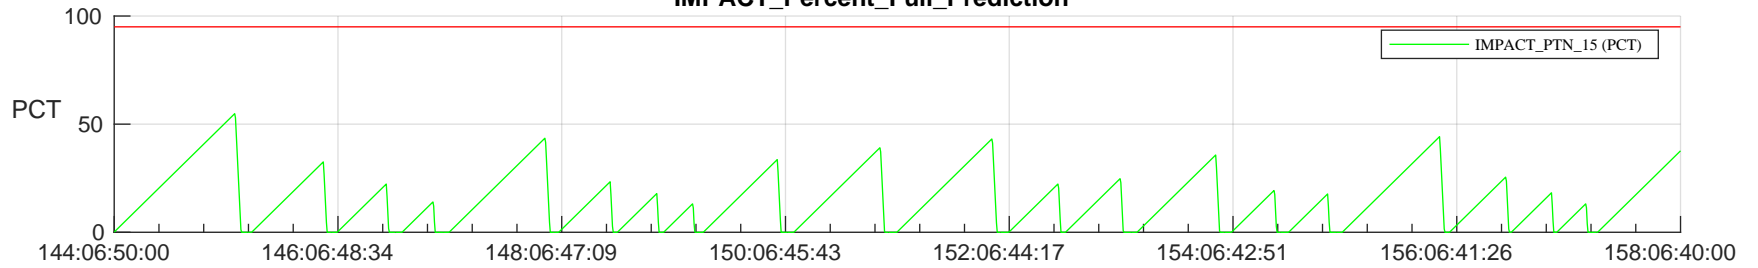

STEREO AHEAD SSR PCT Full Prediction

SWAVES_Percent_Full_Prediction

IMPACT_Percent_Full_Prediction

PLASTIC_Percent_Full_Prediction

Spacecraft_DownLink_Rate

Ground Time (2024:144:06:50:00.000 -2024:158:06:40:00.000)