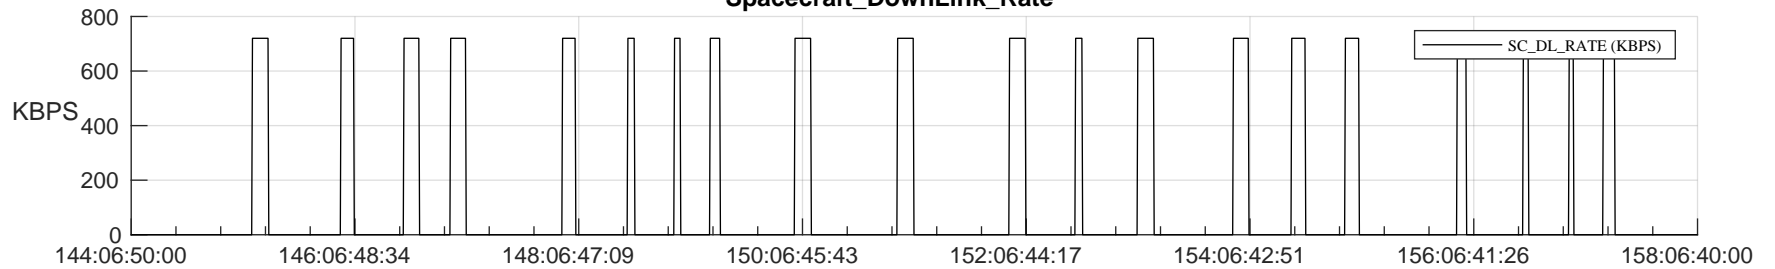

STEREO AHEAD SSR PCT Full Prediction

SWAVES_Percent_Full_Prediction

IMPACT_Percent_Full_Prediction

PLASTIC_Percent_Full_Prediction

Spacecraft_DownLink_Rate

Ground Time (2024:144:06:50:00.000 -2024:158:06:40:00.000)