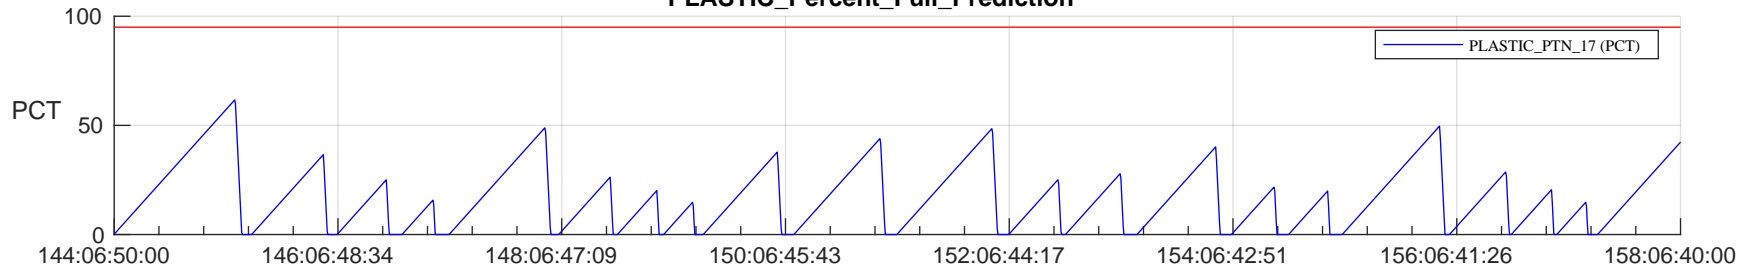

STEREO AHEAD SSR PCT Full Prediction

SWAVES_Percent_Full_Prediction

IMPACT_Percent_Full_Prediction

PLASTIC_Percent_Full_Prediction

Spacecraft_DownLink_Rate

Ground Time (2024:144:06:50:00.000 -2024:158:06:40:00.000)