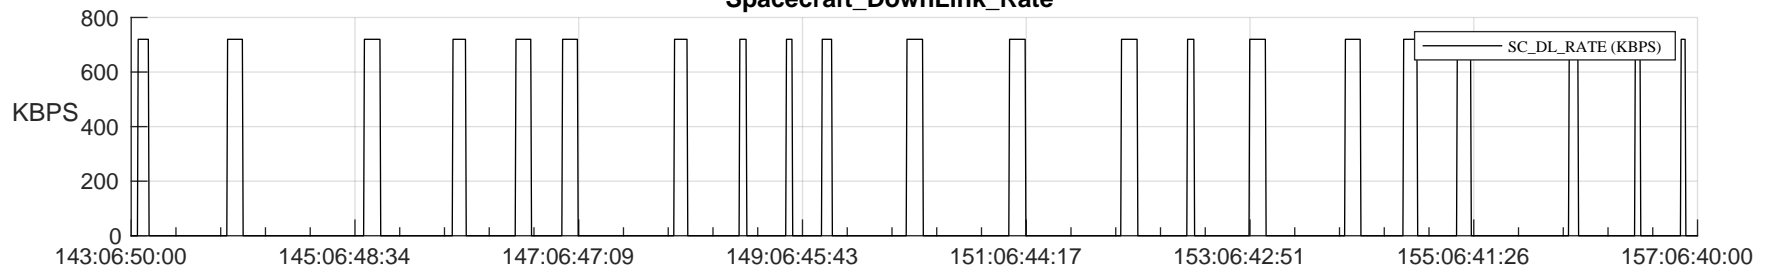

## SWAVES\_Percent\_Full\_Prediction

## Spacecraft\_DownLink\_Rate

Ground Time (2024:143:06:50:00.000 -2024:157:06:40:00.000)