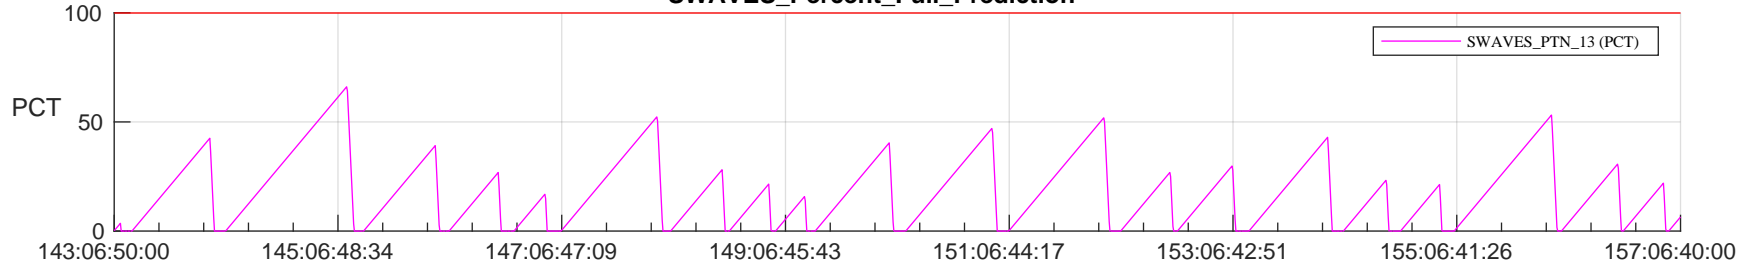

## SWAVES\_Percent\_Full\_Prediction

## Spacecraft\_DownLink\_Rate

Ground Time (2024:143:06:50:00.000 -2024:157:06:40:00.000)