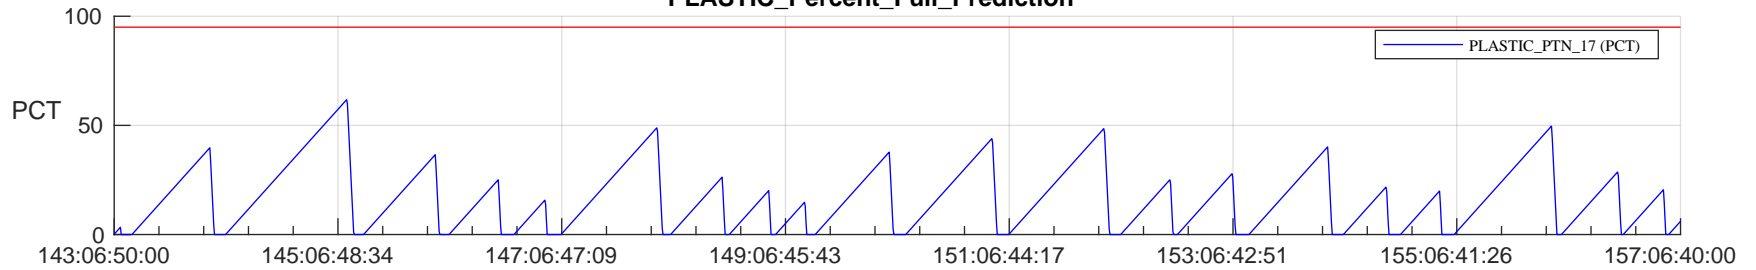

## SWAVES\_Percent\_Full\_Prediction

## Spacecraft\_DownLink\_Rate

Ground Time (2024:143:06:50:00.000 -2024:157:06:40:00.000)