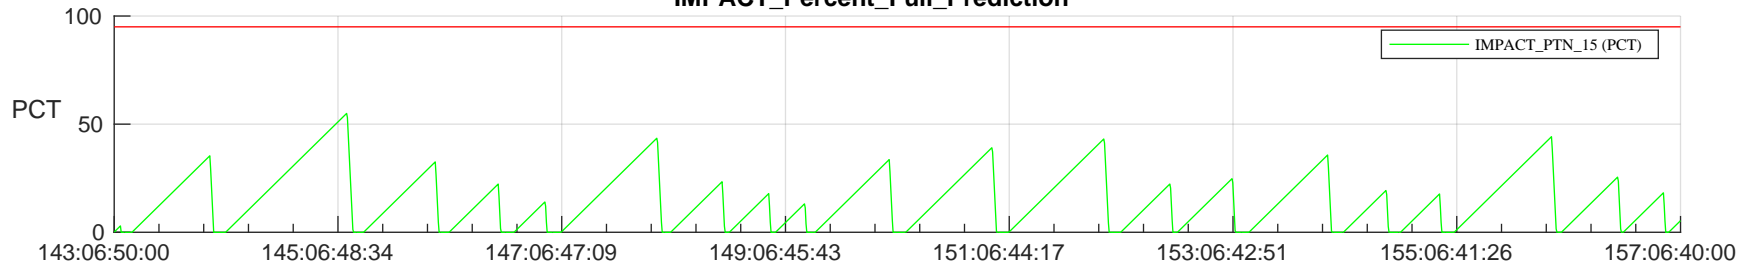

IMPACT_Percent_Full_Prediction