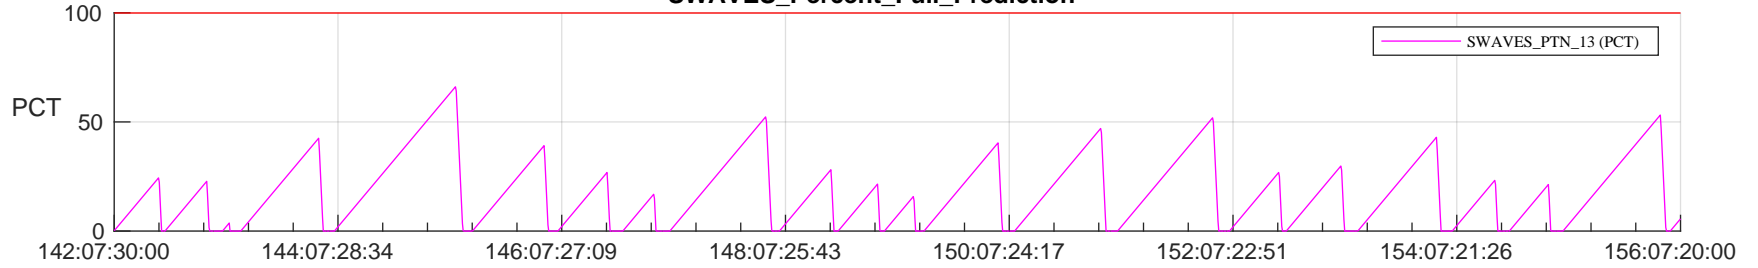

STEREO AHEAD SSR PCT Full Prediction

SWAVES_Percent_Full_Prediction

IMPACT_Percent_Full_Prediction

PLASTIC_Percent_Full_Prediction

Spacecraft_DownLink_Rate

Ground Time (2024:142:07:30:00.000 -2024:156:07:20:00.000)