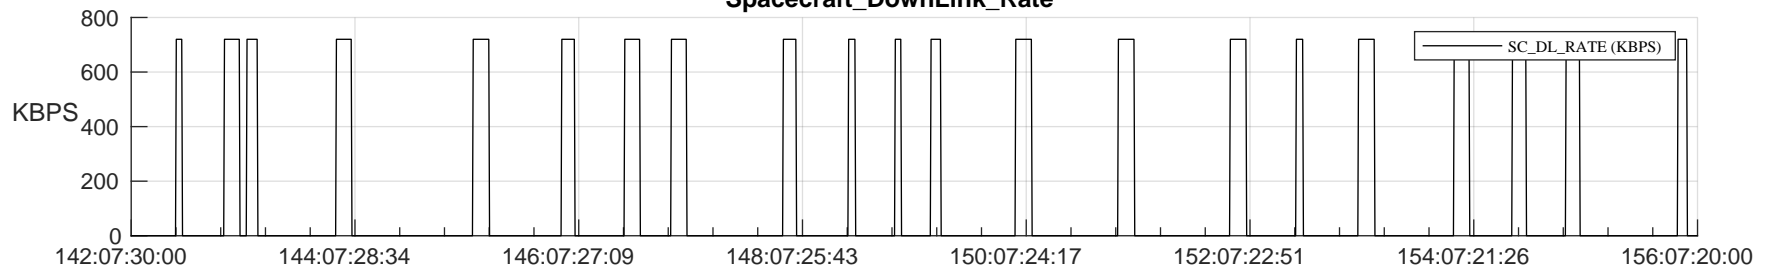

STEREO AHEAD SSR PCT Full Prediction

SWAVES_Percent_Full_Prediction

IMPACT_Percent_Full_Prediction

PLASTIC_Percent_Full_Prediction

Spacecraft_DownLink_Rate

Ground Time (2024:142:07:30:00.000 -2024:156:07:20:00.000)