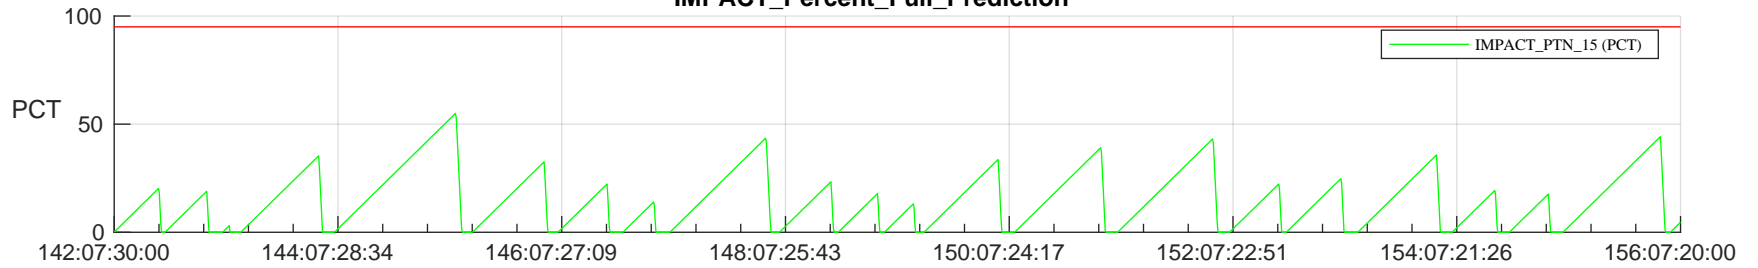

STEREO AHEAD SSR PCT Full Prediction

SWAVES_Percent_Full_Prediction

IMPACT_Percent_Full_Prediction

PLASTIC_Percent_Full_Prediction

Spacecraft_DownLink_Rate

Ground Time (2024:142:07:30:00.000 -2024:156:07:20:00.000)