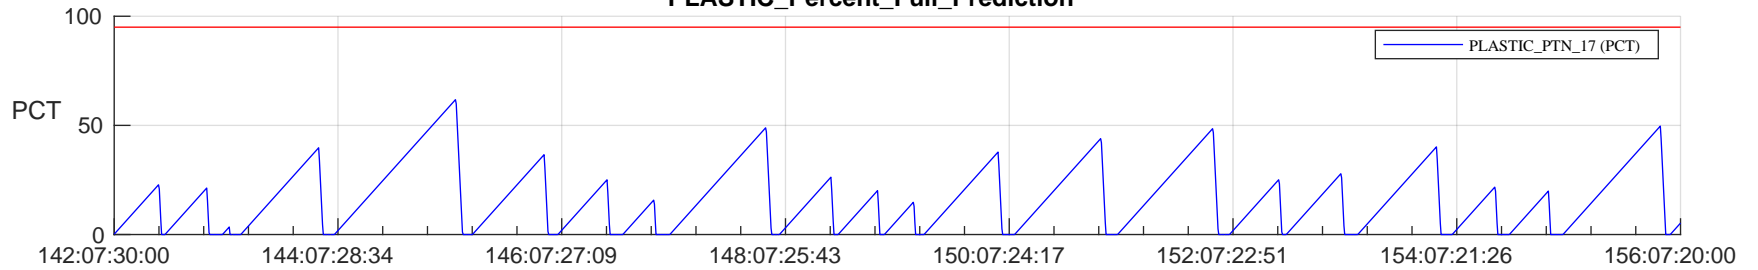

STEREO AHEAD SSR PCT Full Prediction

SWAVES_Percent_Full_Prediction

IMPACT_Percent_Full_Prediction

PLASTIC_Percent_Full_Prediction

Spacecraft_DownLink_Rate

Ground Time (2024:142:07:30:00.000 -2024:156:07:20:00.000)