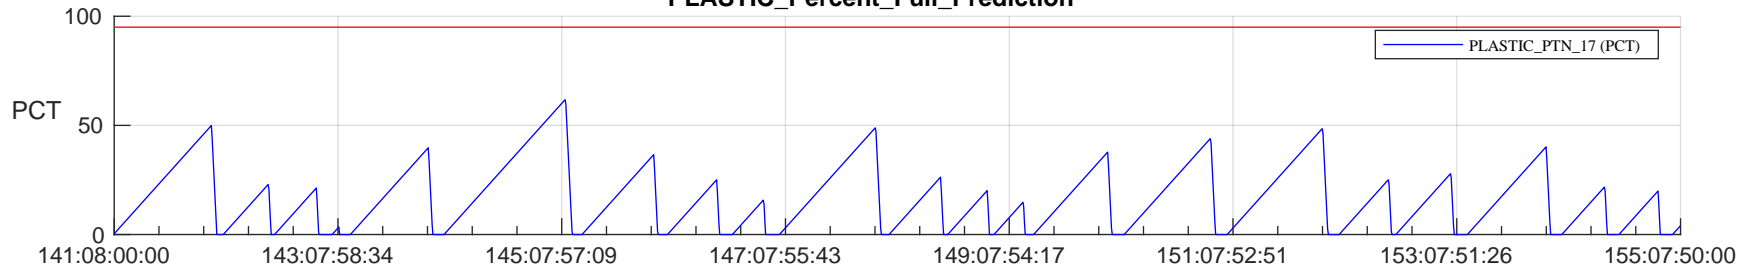

STEREO AHEAD SSR PCT Full Prediction

SWAVES_Percent_Full_Prediction

IMPACT_Percent_Full_Prediction

PLASTIC_Percent_Full_Prediction

Spacecraft_DownLink_Rate

Ground Time (2024:141:08:00:00.000 -2024:155:07:50:00.000)