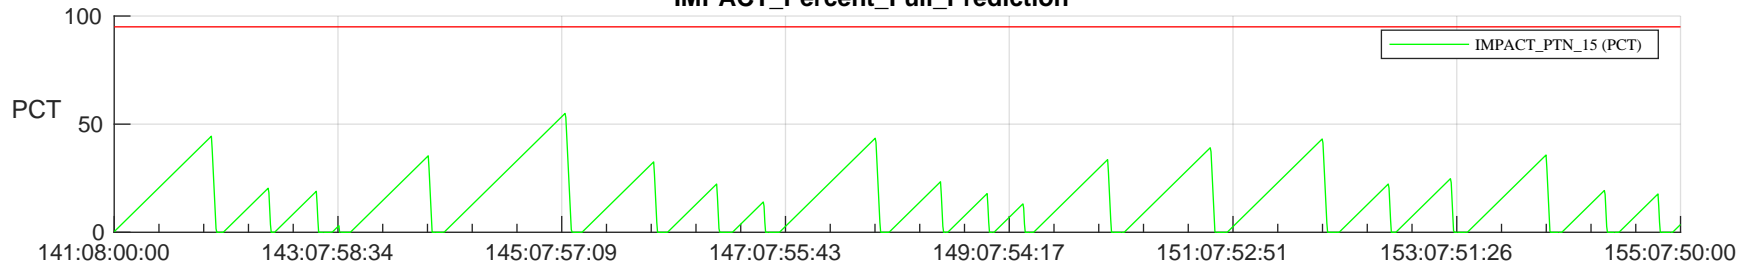

STEREO AHEAD SSR PCT Full Prediction

SWAVES_Percent_Full_Prediction

IMPACT_Percent_Full_Prediction

PLASTIC_Percent_Full_Prediction

Spacecraft_DownLink_Rate

Ground Time (2024:141:08:00:00.000 -2024:155:07:50:00.000)