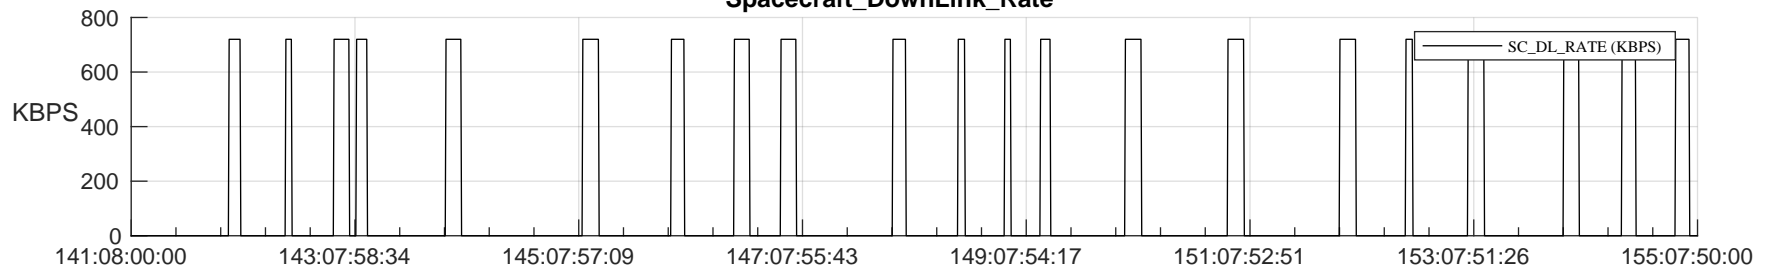

STEREO AHEAD SSR PCT Full Prediction

SWAVES_Percent_Full_Prediction

IMPACT_Percent_Full_Prediction

PLASTIC_Percent_Full_Prediction

Spacecraft_DownLink_Rate

Ground Time (2024:141:08:00:00.000 -2024:155:07:50:00.000)