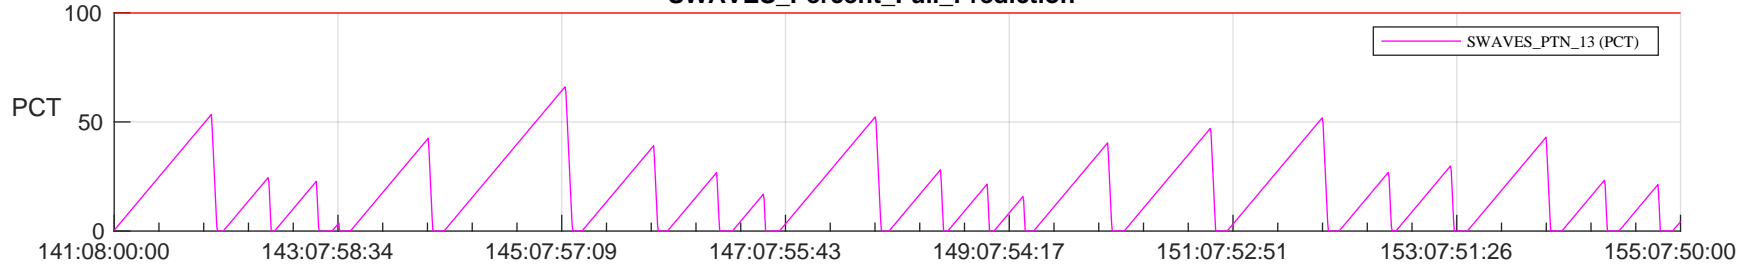

STEREO AHEAD SSR PCT Full Prediction

SWAVES_Percent_Full_Prediction

IMPACT_Percent_Full_Prediction

PLASTIC_Percent_Full_Prediction

Spacecraft_DownLink_Rate

Ground Time (2024:141:08:00:00.000 -2024:155:07:50:00.000)