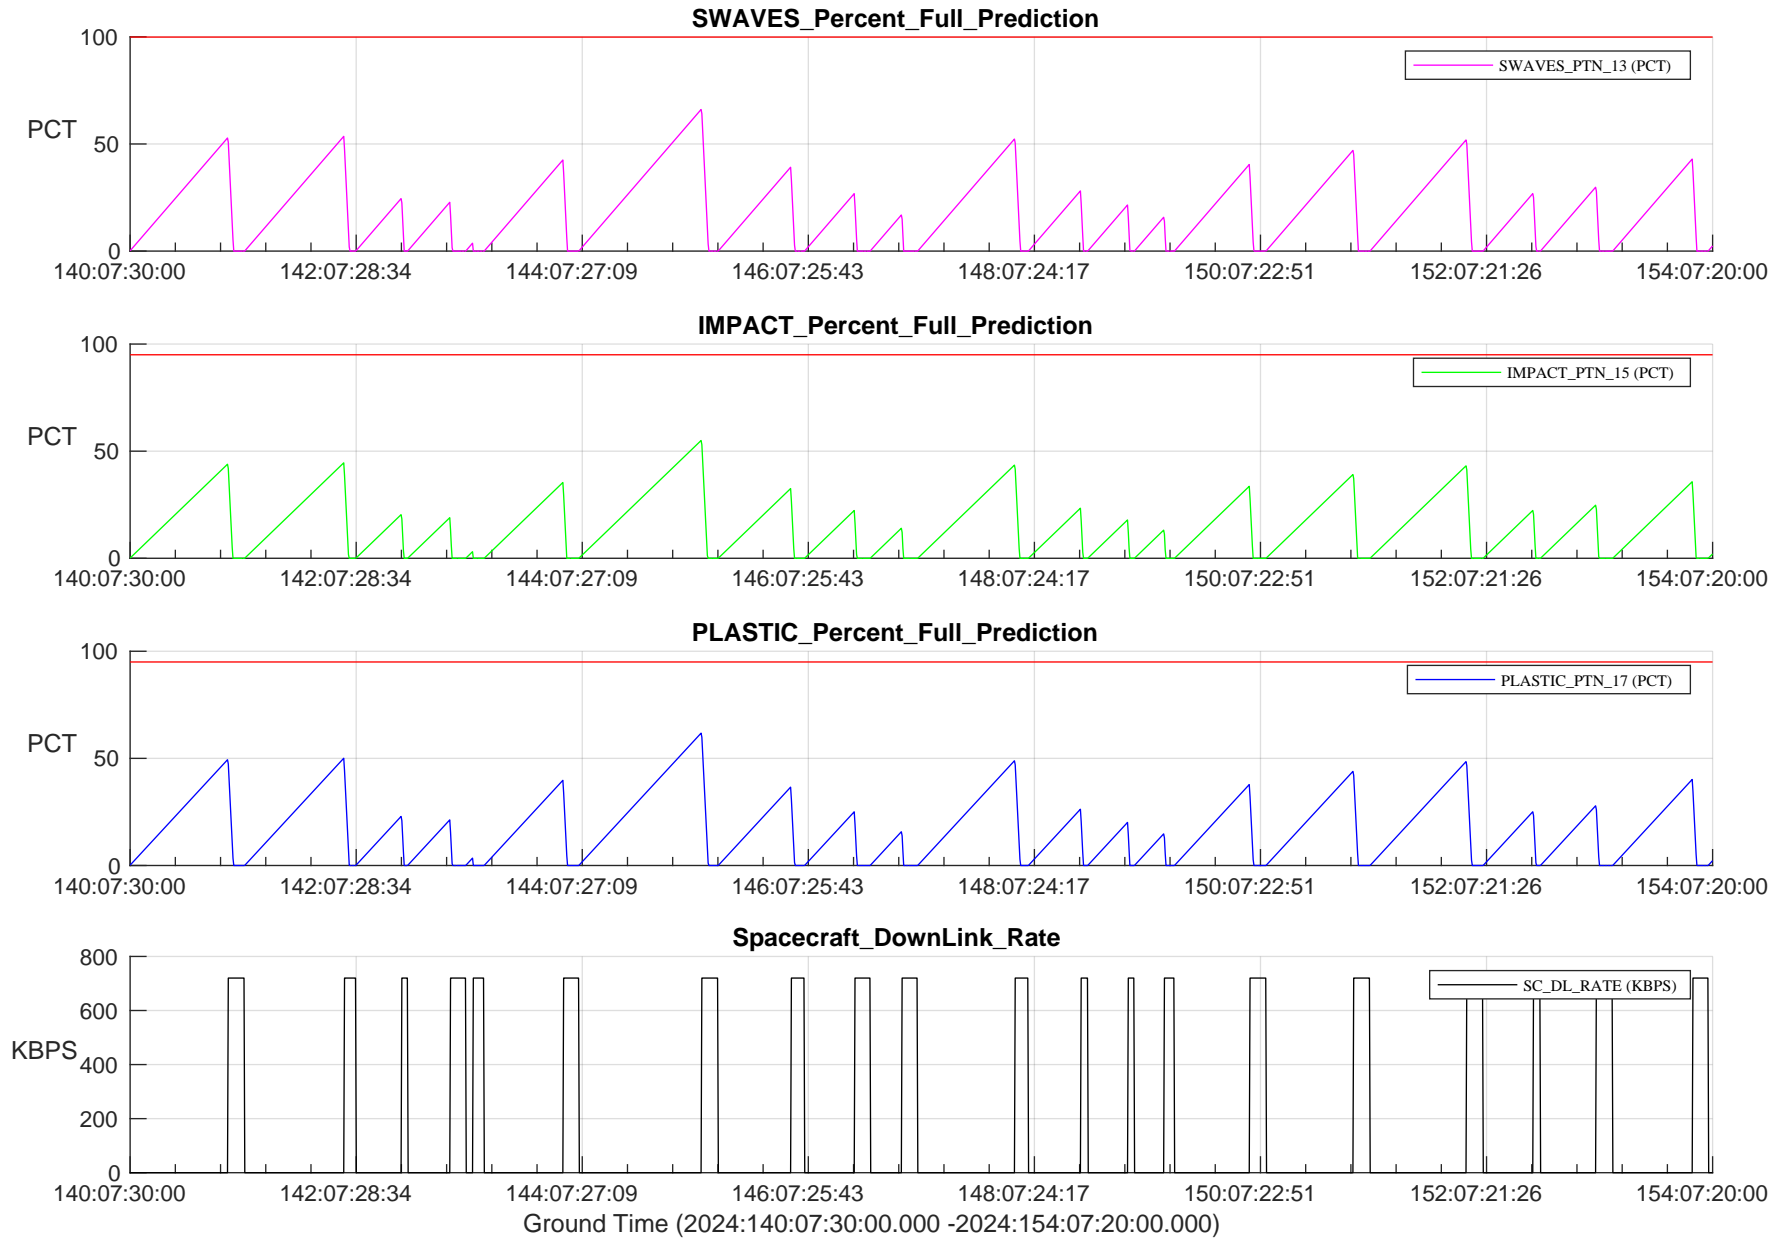

# STEREO AHEAD SSR PCT Full Prediction

/disks/d81/project/stereo/mops/assessment/ahead/automation/output/engdump/yesterdaily/ahead\_ssr\_predict\_2024\_140.csv

Date Created:05/19/2024 07:36:03 AM