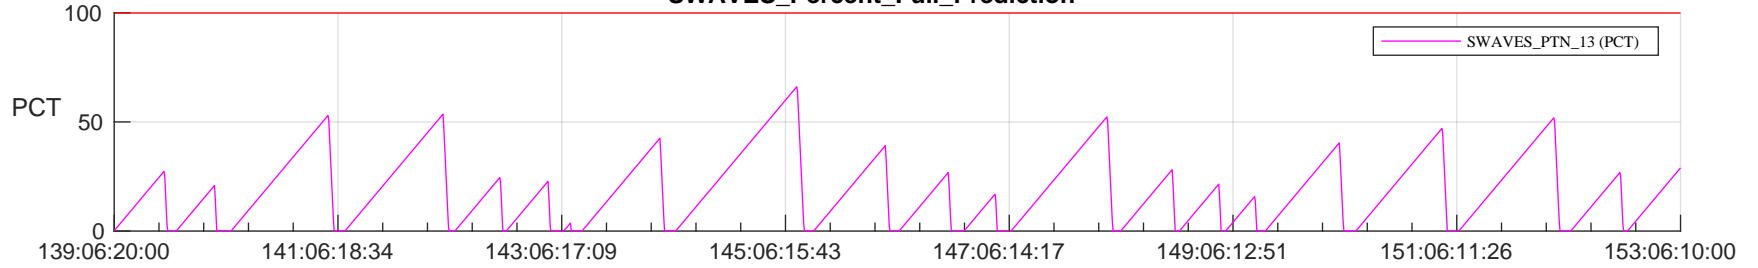

STEREO AHEAD SSR PCT Full Prediction

SWAVES_Percent_Full_Prediction

IMPACT_Percent_Full_Prediction

PLASTIC_Percent_Full_Prediction

Spacecraft_DownLink_Rate

Ground Time (2024:139:06:20:00.000 -2024:153:06:10:00.000)