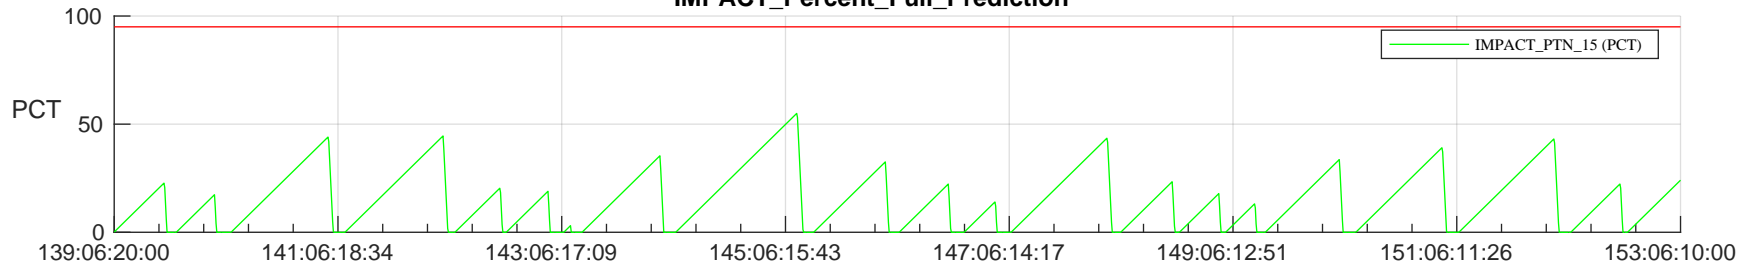

STEREO AHEAD SSR PCT Full Prediction

SWAVES_Percent_Full_Prediction

IMPACT_Percent_Full_Prediction

PLASTIC_Percent_Full_Prediction

Spacecraft_DownLink_Rate

Ground Time (2024:139:06:20:00.000 -2024:153:06:10:00.000)