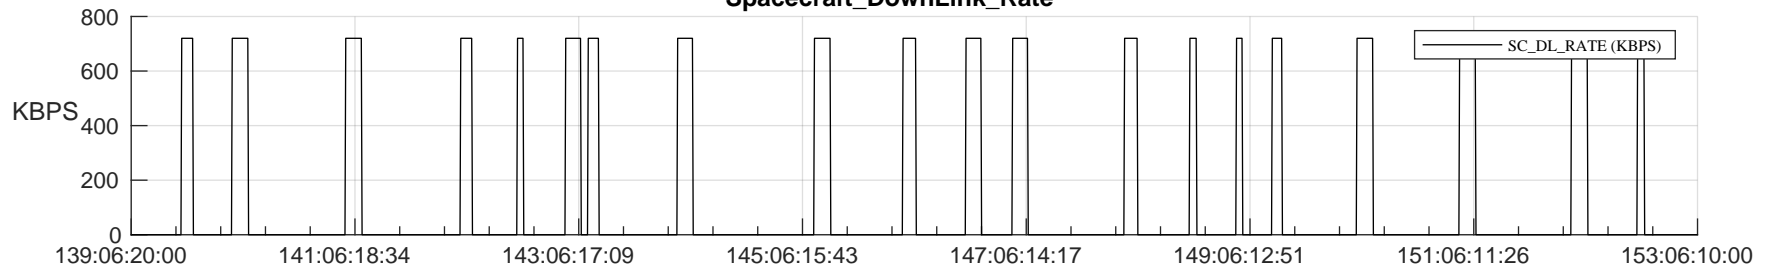

STEREO AHEAD SSR PCT Full Prediction

SWAVES_Percent_Full_Prediction

IMPACT_Percent_Full_Prediction

PLASTIC_Percent_Full_Prediction

Spacecraft_DownLink_Rate

Ground Time (2024:139:06:20:00.000 -2024:153:06:10:00.000)