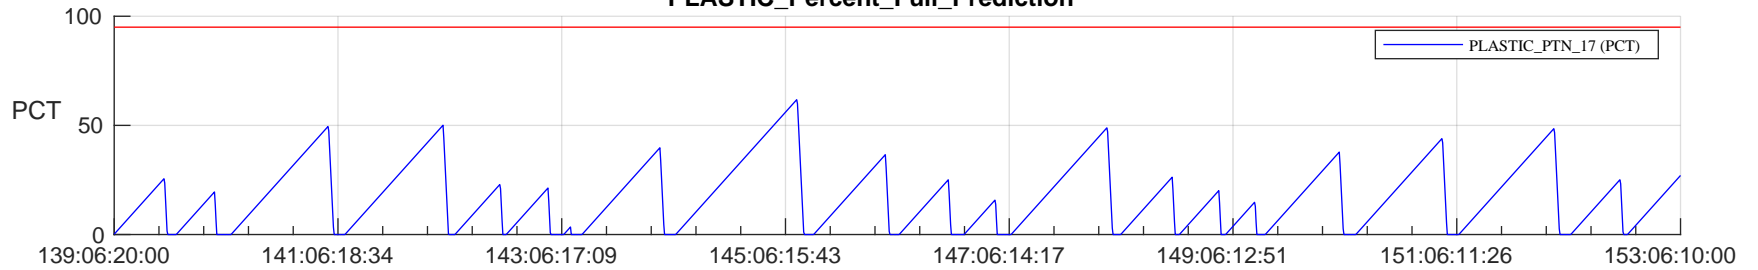

STEREO AHEAD SSR PCT Full Prediction

SWAVES_Percent_Full_Prediction

IMPACT_Percent_Full_Prediction

PLASTIC_Percent_Full_Prediction

Spacecraft_DownLink_Rate

Ground Time (2024:139:06:20:00.000 -2024:153:06:10:00.000)