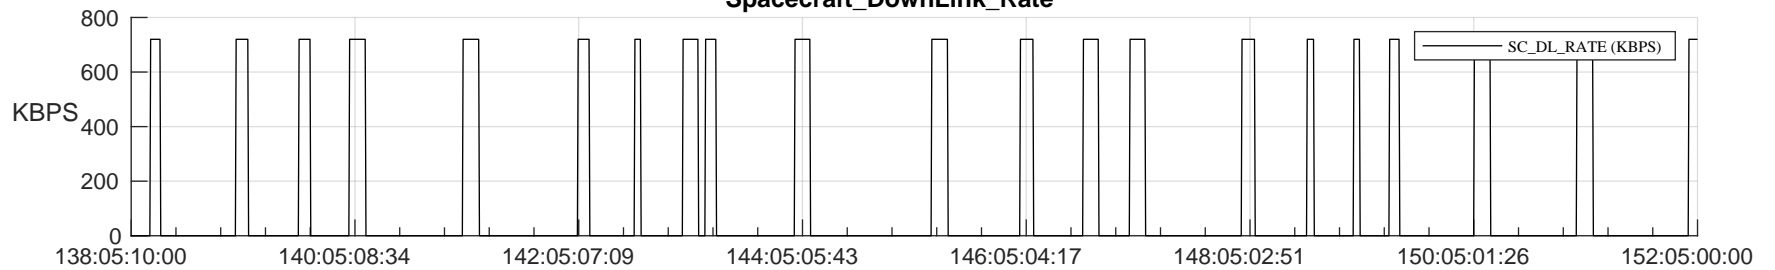

STEREO AHEAD SSR PCT Full Prediction

SWAVES_Percent_Full_Prediction

IMPACT_Percent_Full_Prediction

PLASTIC_Percent_Full_Prediction

Spacecraft_DownLink_Rate

Ground Time (2024:138:05:10:00.000 -2024:152:05:00:00.000)