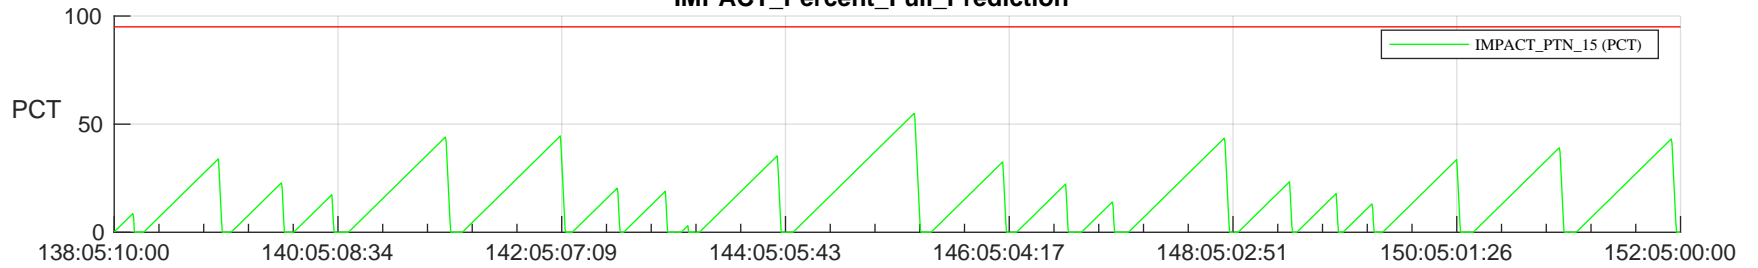

STEREO AHEAD SSR PCT Full Prediction

SWAVES_Percent_Full_Prediction

IMPACT_Percent_Full_Prediction

PLASTIC_Percent_Full_Prediction

Spacecraft_DownLink_Rate

Ground Time (2024:138:05:10:00.000 -2024:152:05:00:00.000)