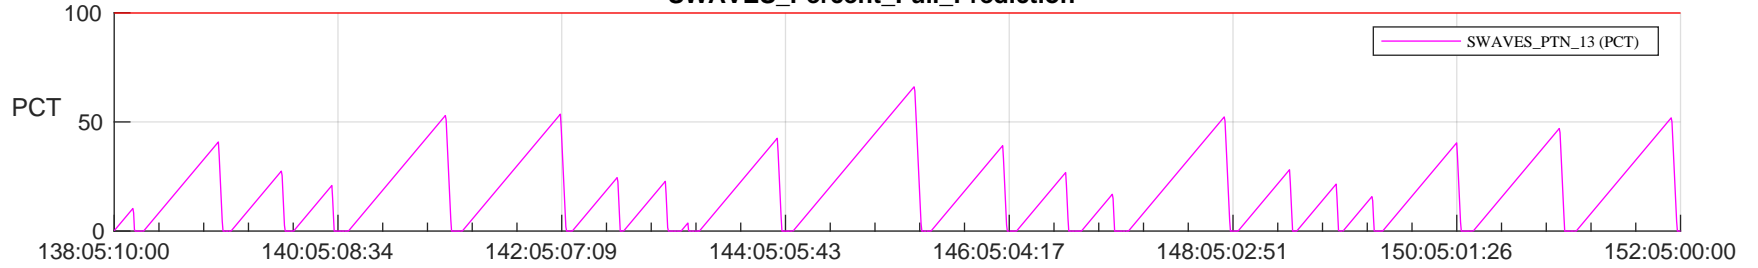

STEREO AHEAD SSR PCT Full Prediction

SWAVES_Percent_Full_Prediction

IMPACT_Percent_Full_Prediction

PLASTIC_Percent_Full_Prediction

Spacecraft_DownLink_Rate

Ground Time (2024:138:05:10:00.000 -2024:152:05:00:00.000)