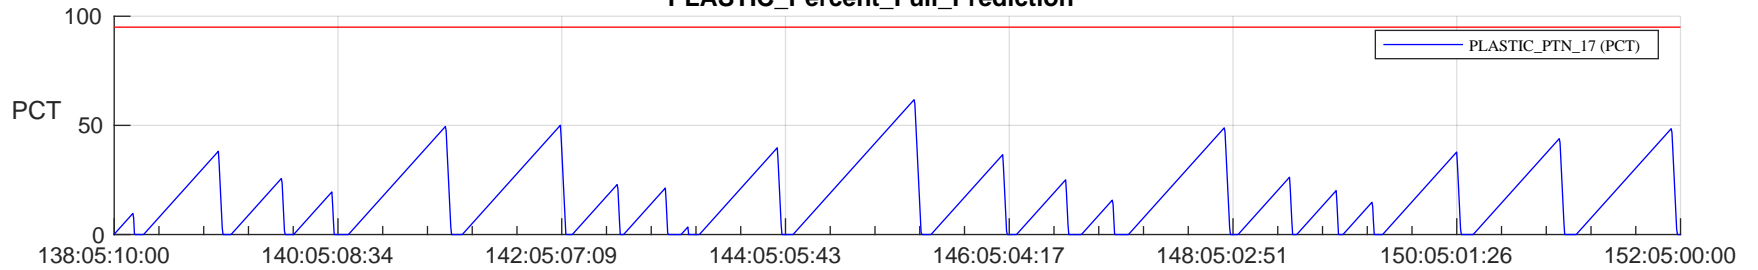

STEREO AHEAD SSR PCT Full Prediction

SWAVES_Percent_Full_Prediction

IMPACT_Percent_Full_Prediction

PLASTIC_Percent_Full_Prediction

Spacecraft_DownLink_Rate

Ground Time (2024:138:05:10:00.000 -2024:152:05:00:00.000)