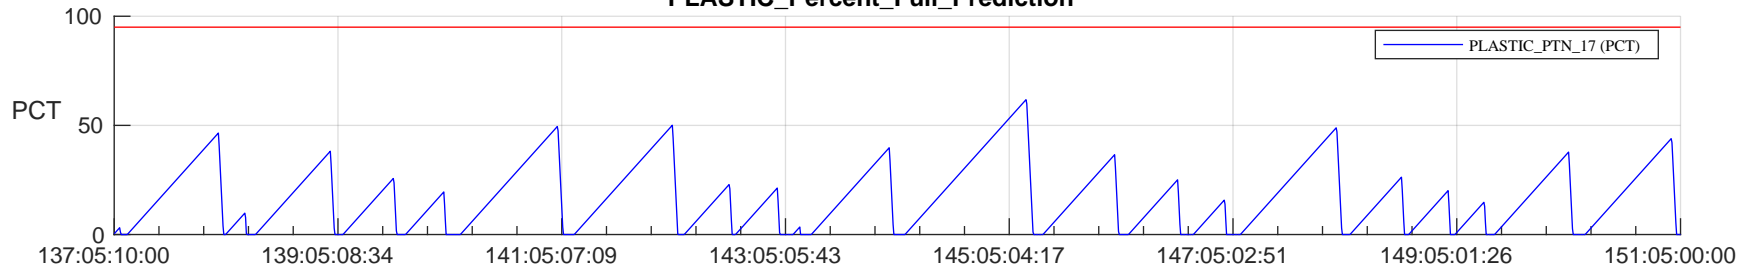

PLASTIC_Percent_Full_Prediction