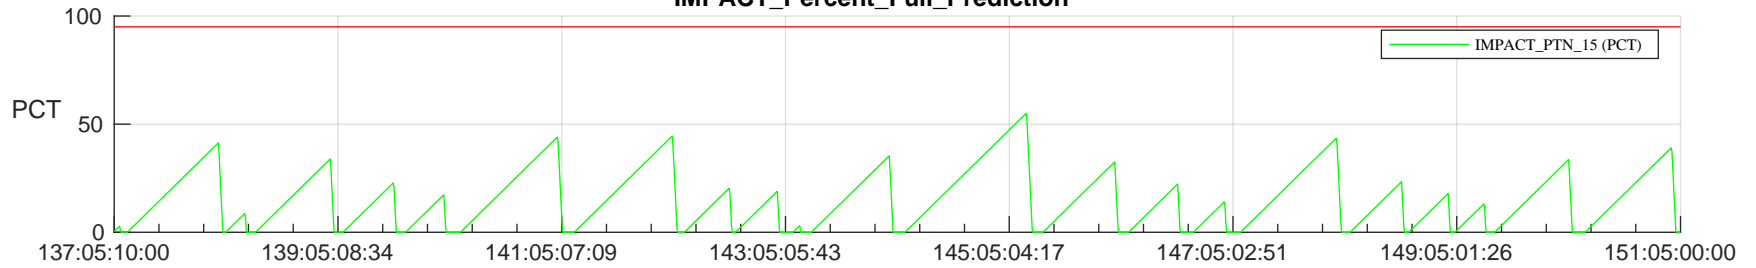

IMPACT_Percent_Full_Prediction