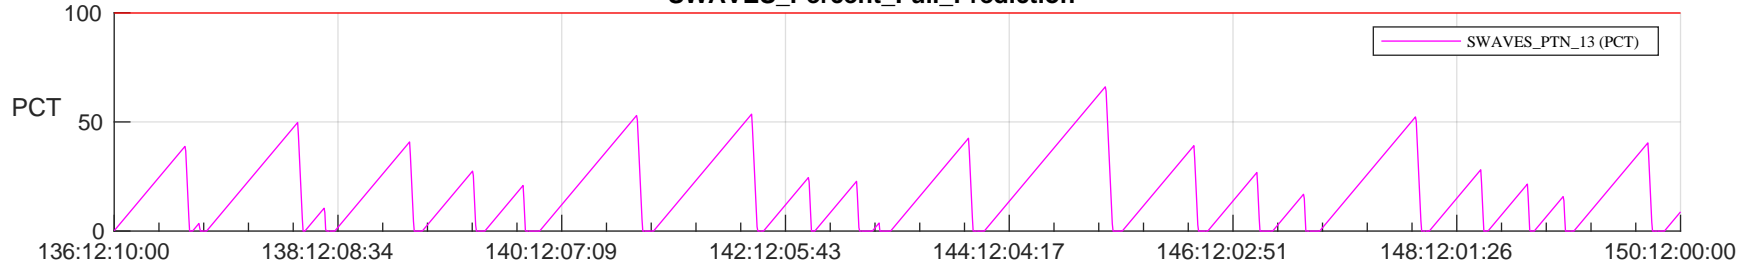

STEREO AHEAD SSR PCT Full Prediction

SWAVES_Percent_Full_Prediction

IMPACT_Percent_Full_Prediction

PLASTIC_Percent_Full_Prediction

Spacecraft_DownLink_Rate