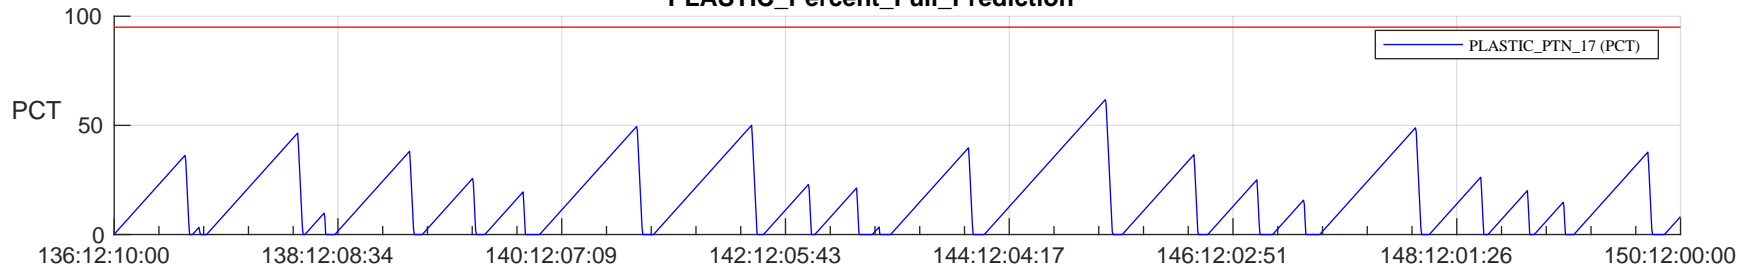

STEREO AHEAD SSR PCT Full Prediction

SWAVES_Percent_Full_Prediction

IMPACT_Percent_Full_Prediction

PLASTIC_Percent_Full_Prediction

Spacecraft_DownLink_Rate