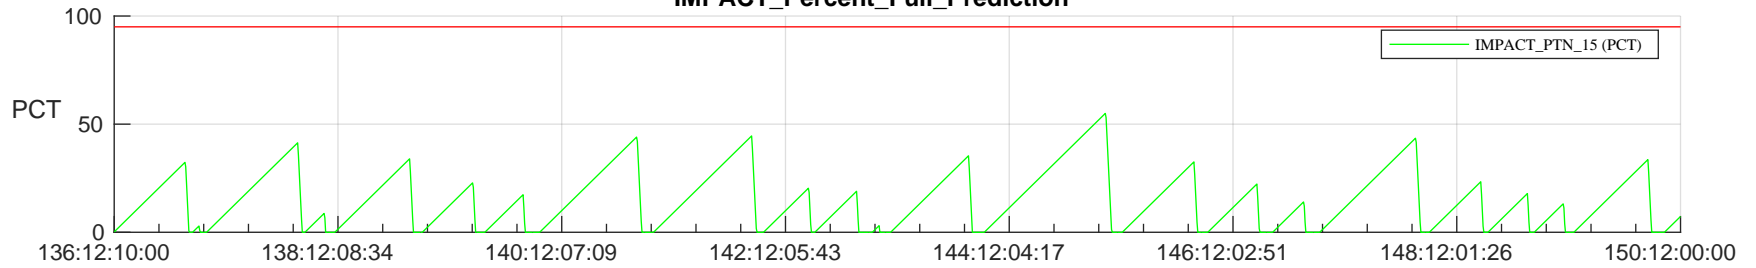

STEREO AHEAD SSR PCT Full Prediction

SWAVES_Percent_Full_Prediction

IMPACT_Percent_Full_Prediction

PLASTIC_Percent_Full_Prediction

Spacecraft_DownLink_Rate