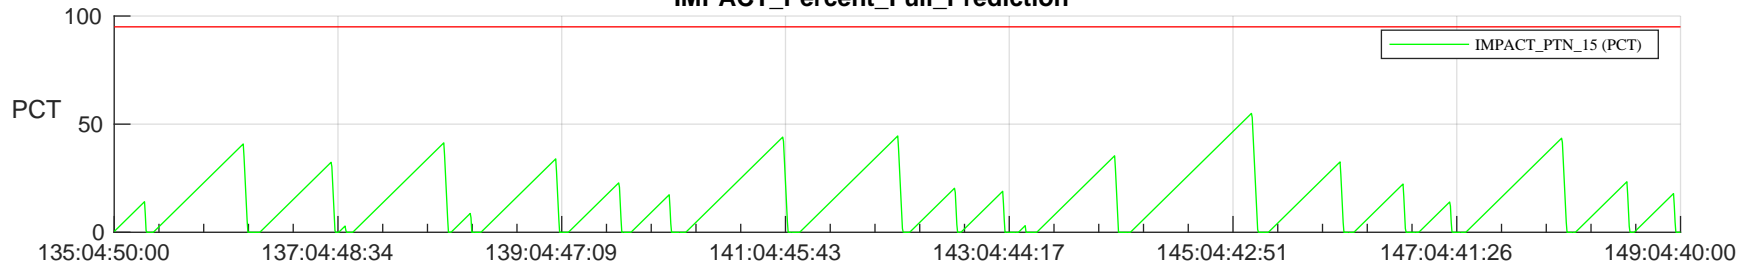

STEREO AHEAD SSR PCT Full Prediction

SWAVES_Percent_Full_Prediction

IMPACT_Percent_Full_Prediction

PLASTIC_Percent_Full_Prediction

Spacecraft_DownLink_Rate