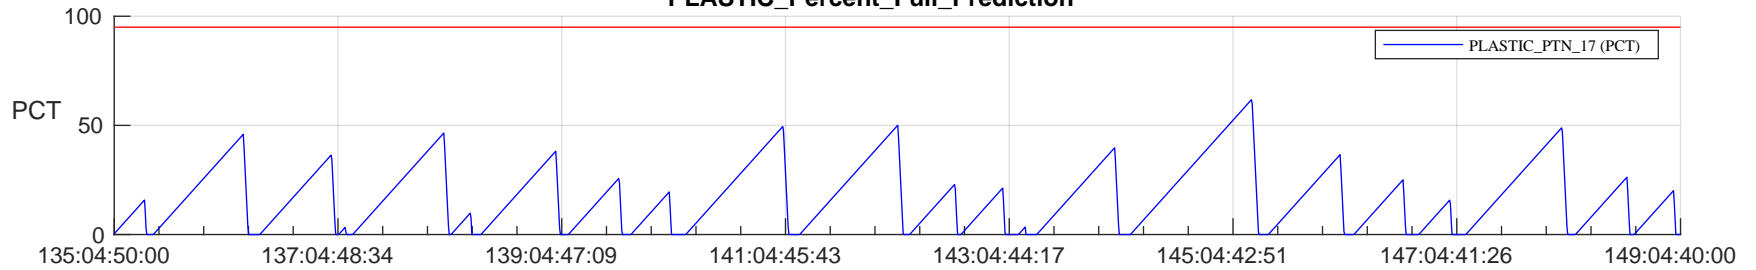

STEREO AHEAD SSR PCT Full Prediction

SWAVES_Percent_Full_Prediction

IMPACT_Percent_Full_Prediction

PLASTIC_Percent_Full_Prediction

Spacecraft_DownLink_Rate