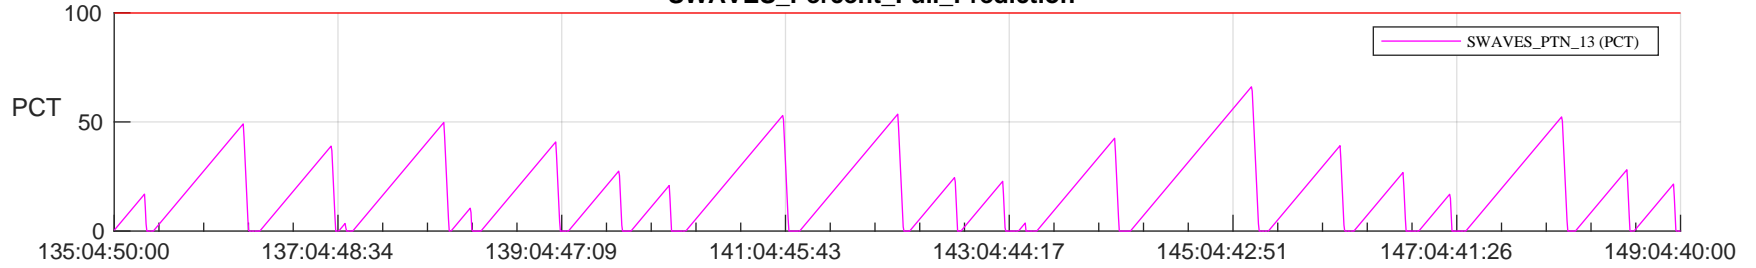

STEREO AHEAD SSR PCT Full Prediction

SWAVES_Percent_Full_Prediction

IMPACT_Percent_Full_Prediction

PLASTIC_Percent_Full_Prediction

Spacecraft_DownLink_Rate