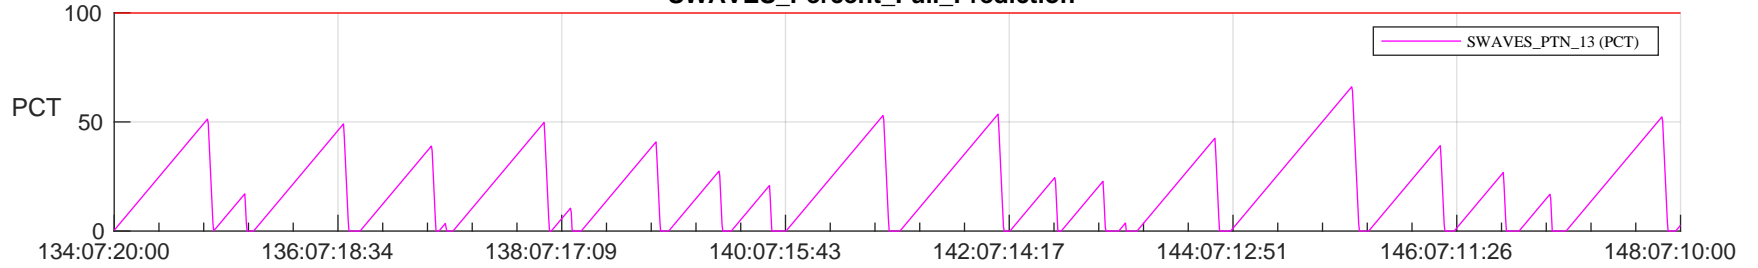

STEREO AHEAD SSR PCT Full Prediction

SWAVES_Percent_Full_Prediction

IMPACT_Percent_Full_Prediction

PLASTIC_Percent_Full_Prediction

Spacecraft_DownLink_Rate

Ground Time (2024:134:07:20:00.000 -2024:148:07:10:00.000)