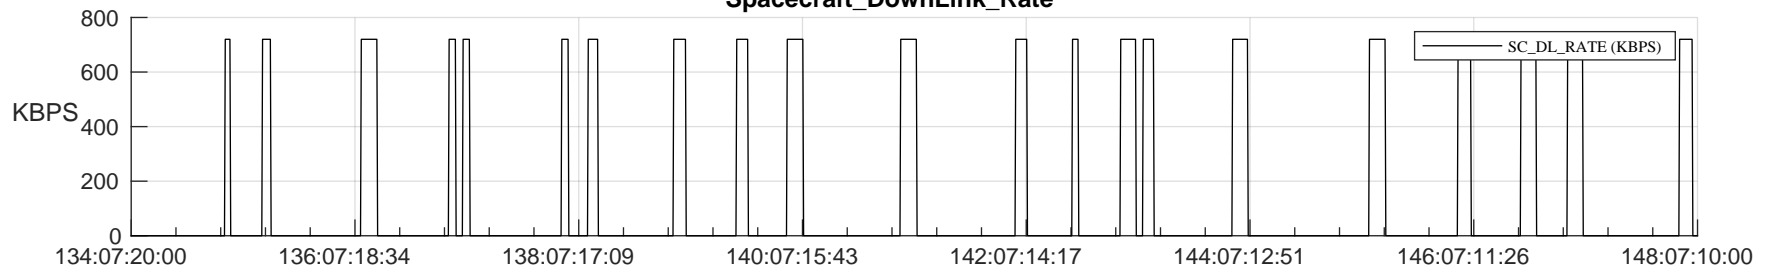

STEREO AHEAD SSR PCT Full Prediction

SWAVES_Percent_Full_Prediction

IMPACT_Percent_Full_Prediction

PLASTIC_Percent_Full_Prediction

Spacecraft_DownLink_Rate

Ground Time (2024:134:07:20:00.000 -2024:148:07:10:00.000)