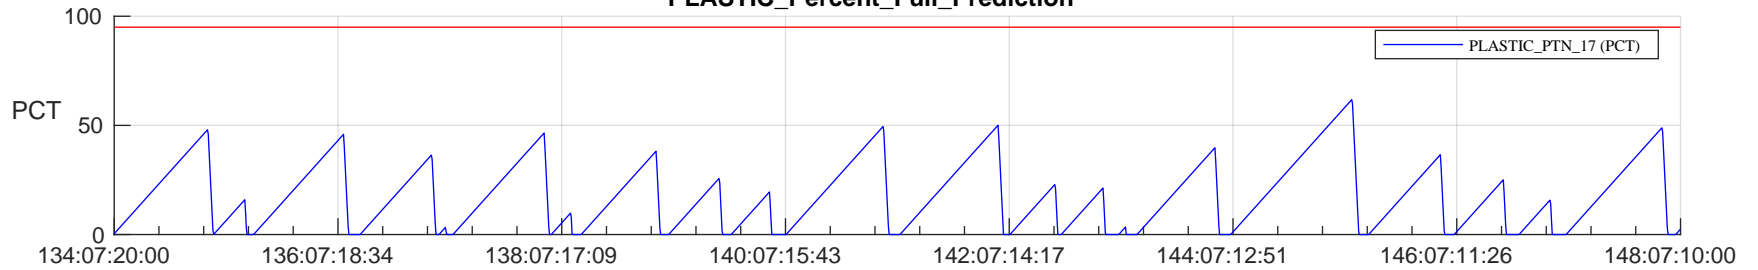

STEREO AHEAD SSR PCT Full Prediction

SWAVES_Percent_Full_Prediction

IMPACT_Percent_Full_Prediction

PLASTIC_Percent_Full_Prediction

Spacecraft_DownLink_Rate

Ground Time (2024:134:07:20:00.000 -2024:148:07:10:00.000)