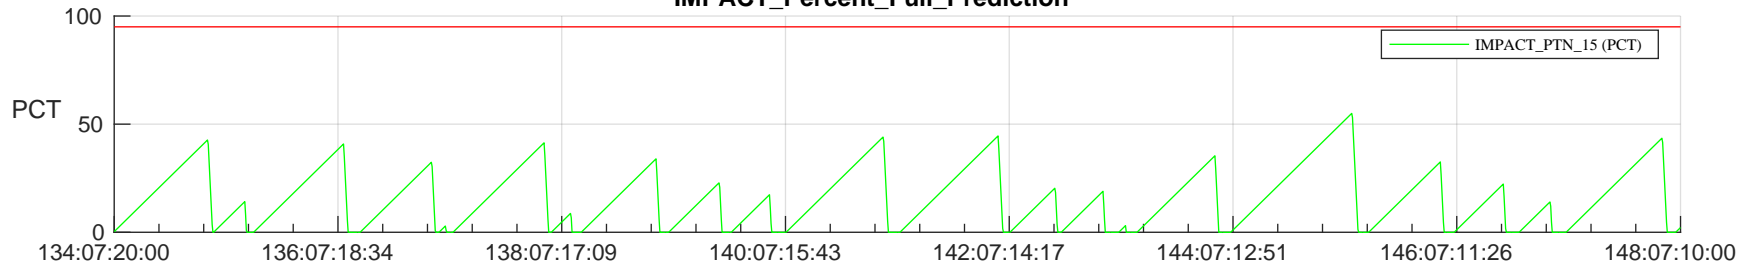

STEREO AHEAD SSR PCT Full Prediction

SWAVES_Percent_Full_Prediction

IMPACT_Percent_Full_Prediction

PLASTIC_Percent_Full_Prediction

Spacecraft_DownLink_Rate

Ground Time (2024:134:07:20:00.000 -2024:148:07:10:00.000)