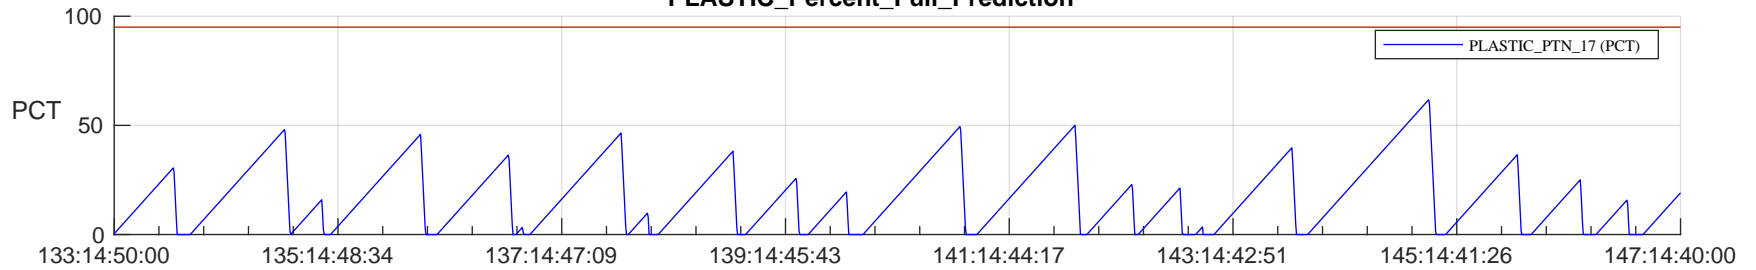

STEREO AHEAD SSR PCT Full Prediction

SWAVES_Percent_Full_Prediction

IMPACT_Percent_Full_Prediction

PLASTIC_Percent_Full_Prediction

Spacecraft_DownLink_Rate

Ground Time (2024:133:14:50:00.000 -2024:147:14:40:00.000)