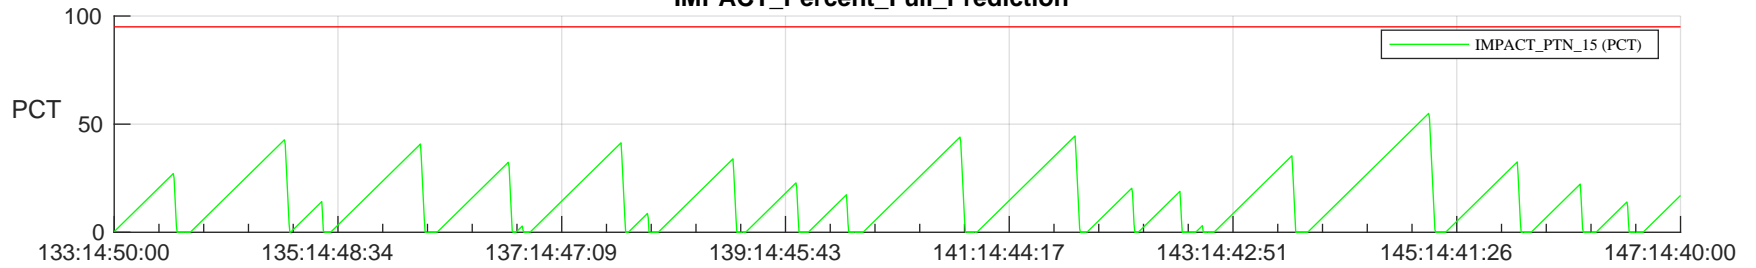

STEREO AHEAD SSR PCT Full Prediction

SWAVES_Percent_Full_Prediction

IMPACT_Percent_Full_Prediction

PLASTIC_Percent_Full_Prediction

Spacecraft_DownLink_Rate

Ground Time (2024:133:14:50:00.000 -2024:147:14:40:00.000)