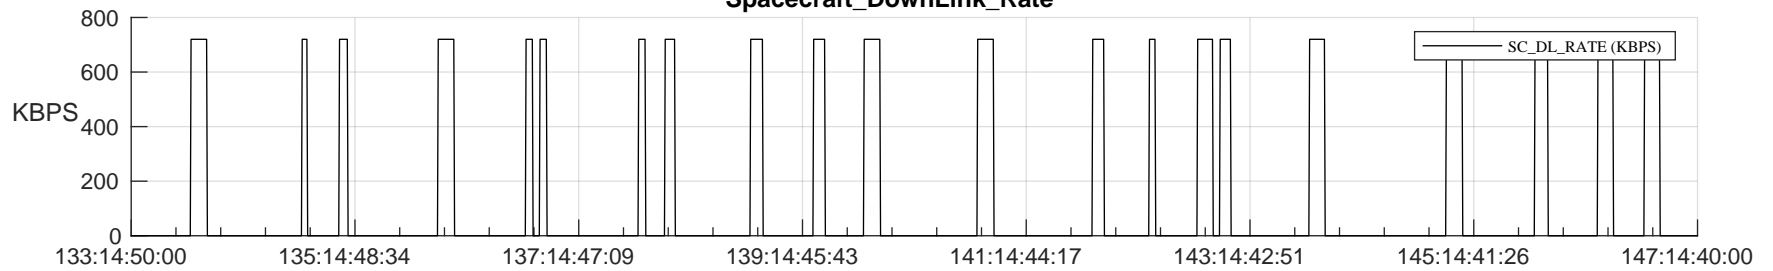

STEREO AHEAD SSR PCT Full Prediction

SWAVES_Percent_Full_Prediction

IMPACT_Percent_Full_Prediction

PLASTIC_Percent_Full_Prediction

Spacecraft_DownLink_Rate

Ground Time (2024:133:14:50:00.000 -2024:147:14:40:00.000)