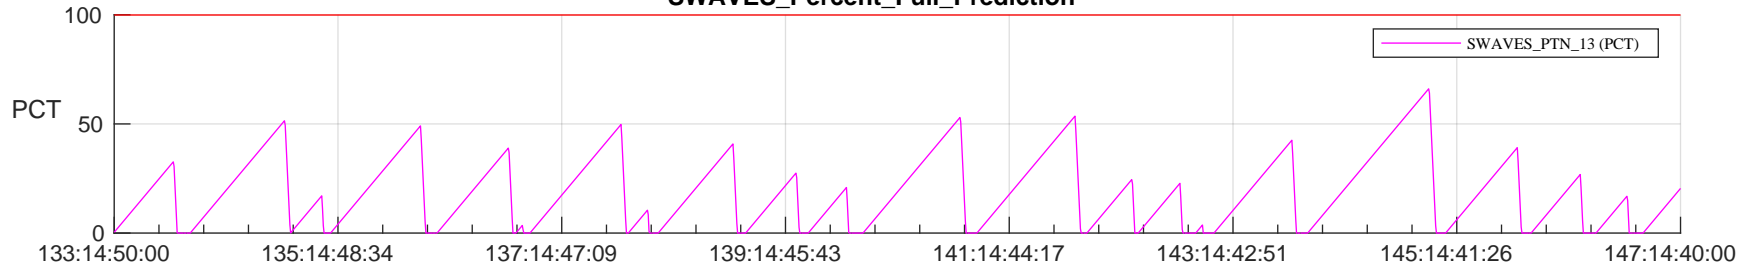

STEREO AHEAD SSR PCT Full Prediction

SWAVES_Percent_Full_Prediction

IMPACT_Percent_Full_Prediction

PLASTIC_Percent_Full_Prediction

Spacecraft_DownLink_Rate

Ground Time (2024:133:14:50:00.000 -2024:147:14:40:00.000)