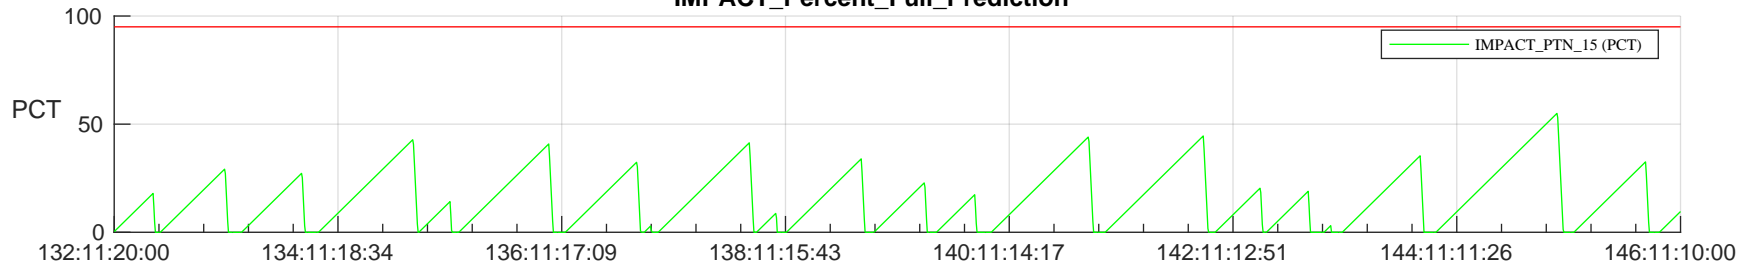

IMPACT_Percent_Full_Prediction