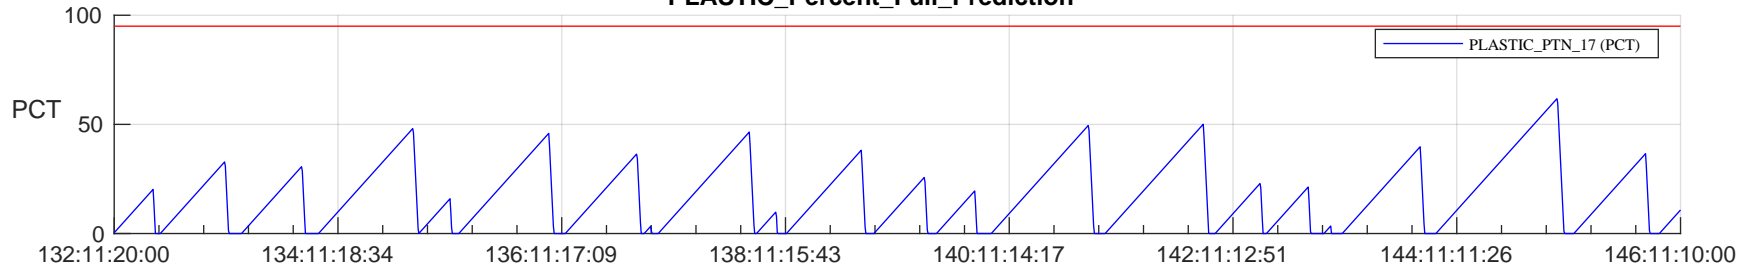

PLASTIC_Percent_Full_Prediction