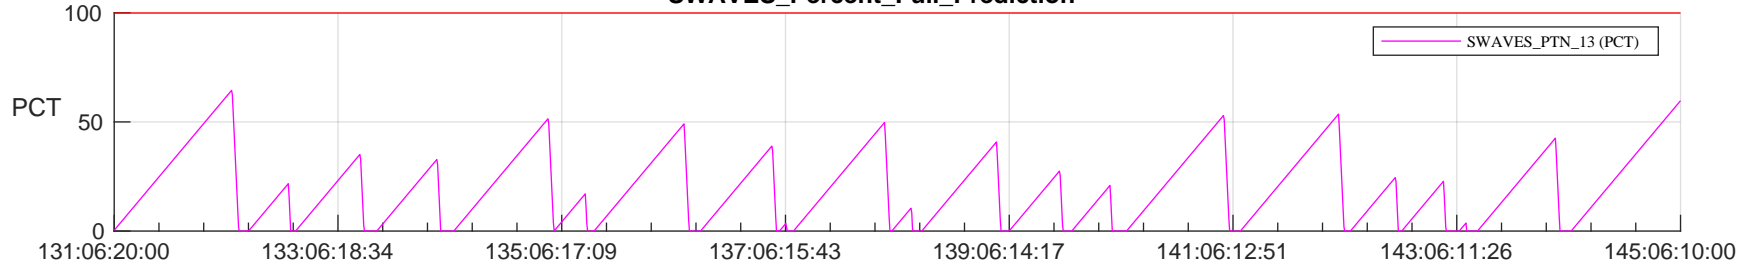

# STEREO AHEAD SSR PCT Full Prediction

## SWAVES\_Percent\_Full\_Prediction

## Spacecraft\_DownLink\_Rate

Ground Time (2024:131:06:20:00.000 -2024:145:06:10:00.000)