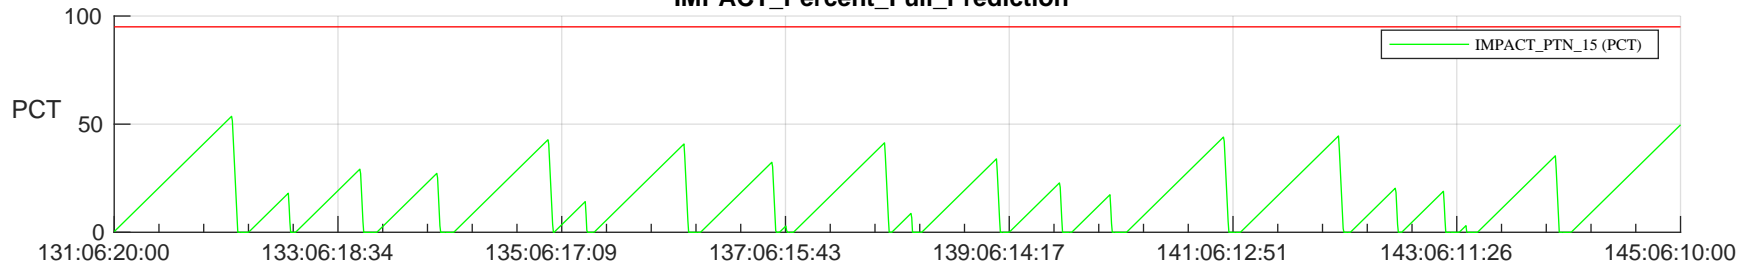

IMPACT_Percent_Full_Prediction