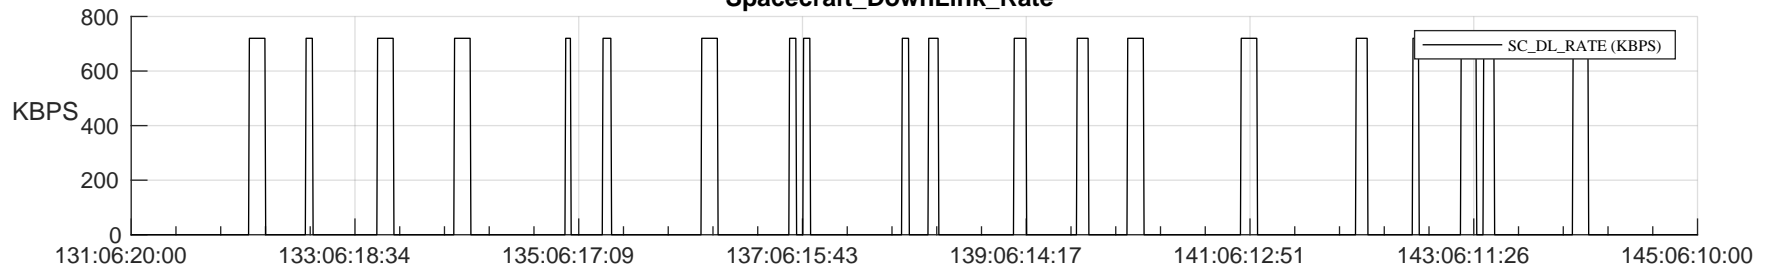

## SWAVES\_Percent\_Full\_Prediction

## Spacecraft\_DownLink\_Rate

Ground Time (2024:131:06:20:00.000 -2024:145:06:10:00.000)