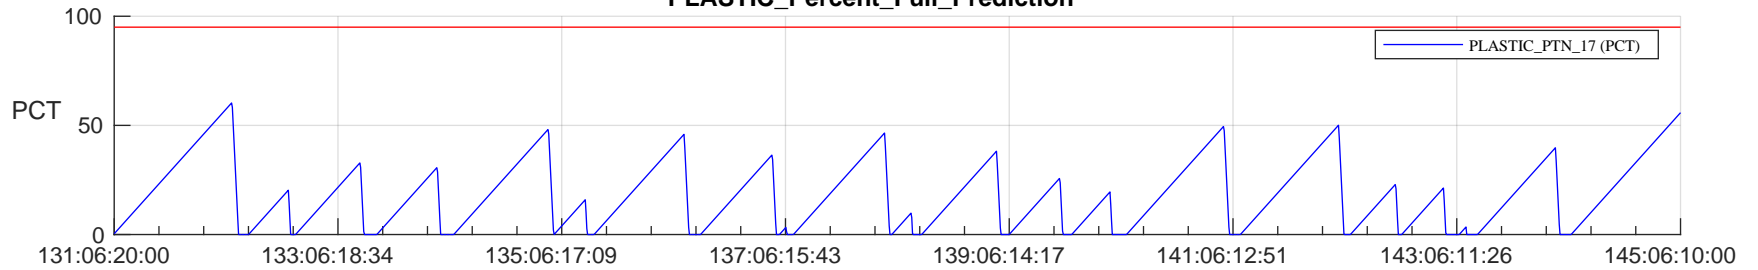

# STEREO AHEAD SSR PCT Full Prediction

## SWAVES\_Percent\_Full\_Prediction

## Spacecraft\_DownLink\_Rate

Ground Time (2024:131:06:20:00.000 -2024:145:06:10:00.000)