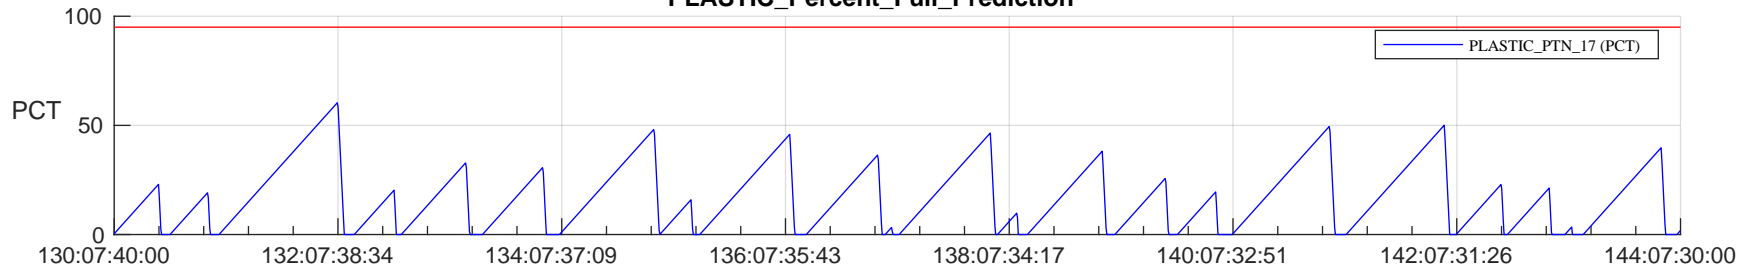

PLASTIC_Percent_Full_Prediction