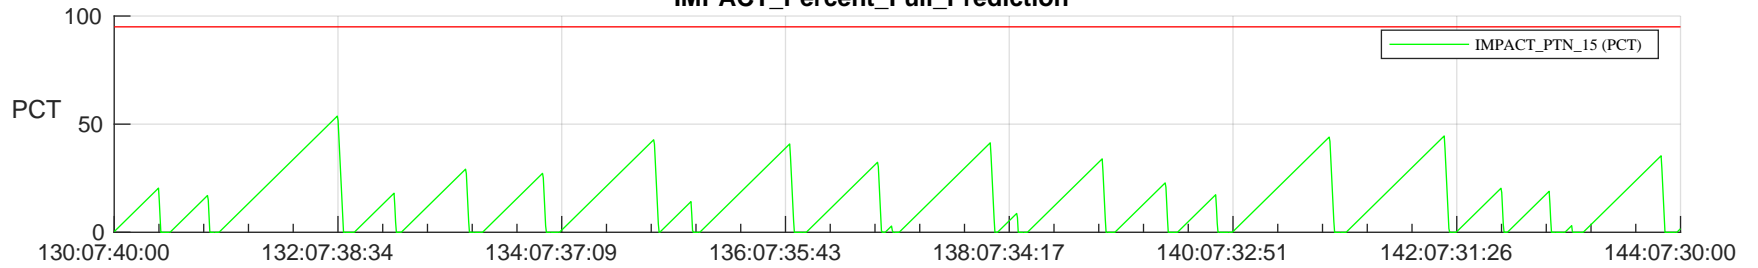

IMPACT_Percent_Full_Prediction