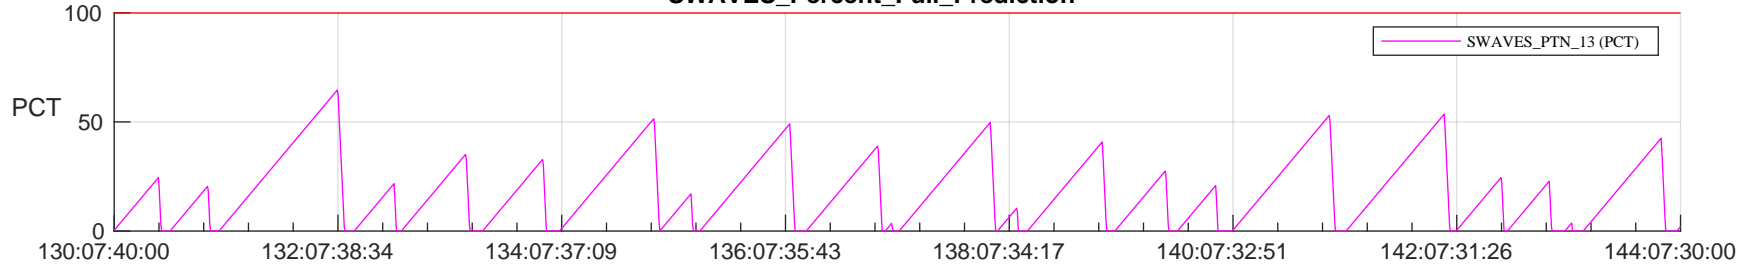

# STEREO AHEAD SSR PCT Full Prediction

## SWAVES\_Percent\_Full\_Prediction