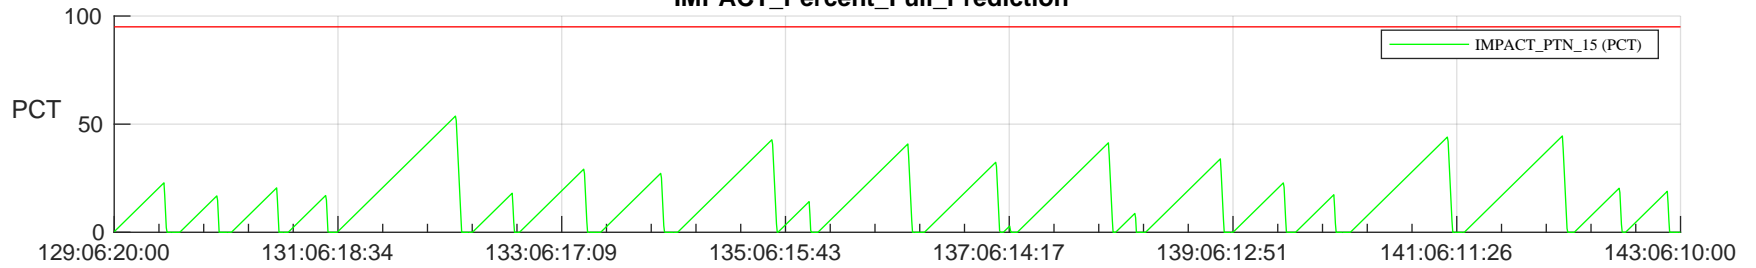

STEREO AHEAD SSR PCT Full Prediction

SWAVES_Percent_Full_Prediction

IMPACT_Percent_Full_Prediction

PLASTIC_Percent_Full_Prediction

Spacecraft_DownLink_Rate