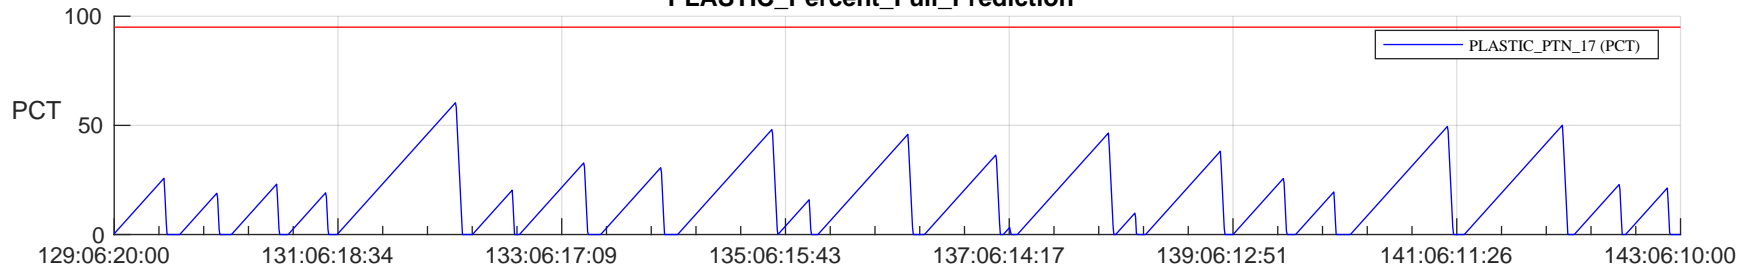

STEREO AHEAD SSR PCT Full Prediction

SWAVES_Percent_Full_Prediction

IMPACT_Percent_Full_Prediction

PLASTIC_Percent_Full_Prediction

Spacecraft_DownLink_Rate