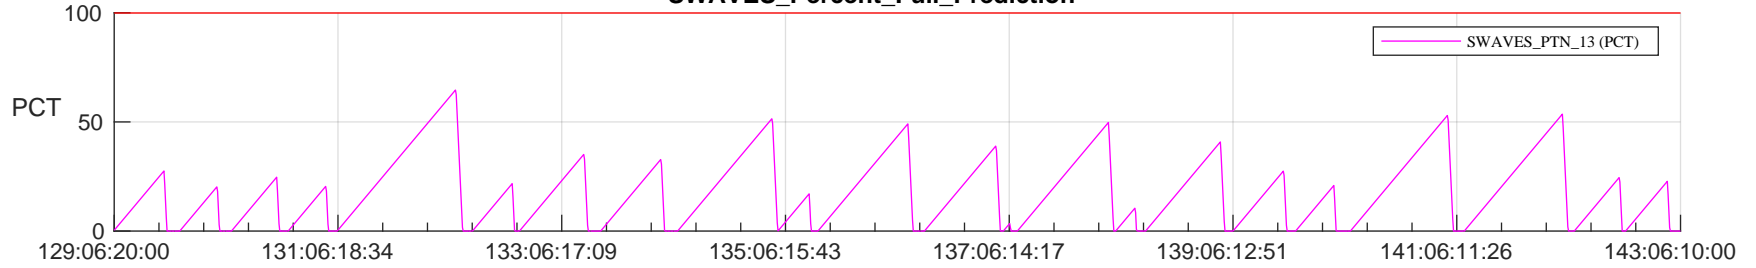

STEREO AHEAD SSR PCT Full Prediction

SWAVES_Percent_Full_Prediction

IMPACT_Percent_Full_Prediction

PLASTIC_Percent_Full_Prediction

Spacecraft_DownLink_Rate