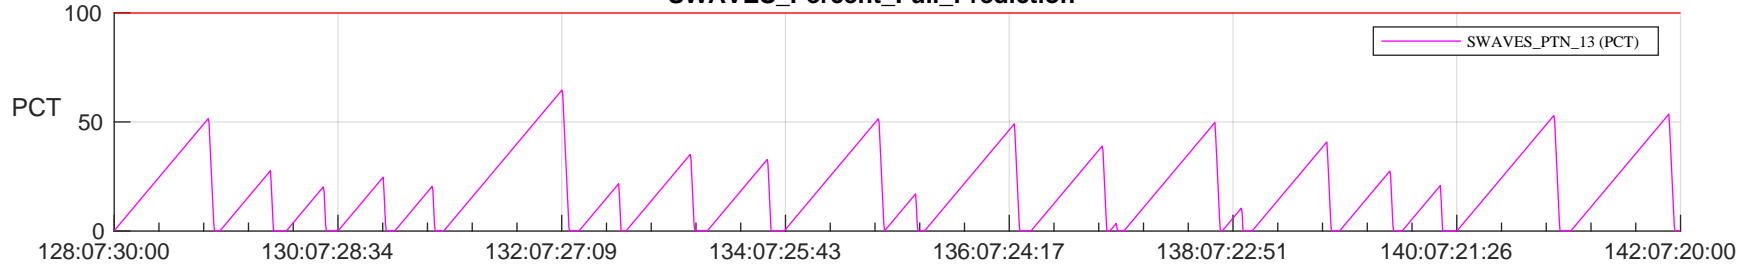

# STEREO AHEAD SSR PCT Full Prediction

## SWAVES\_Percent\_Full\_Prediction

## Spacecraft\_DownLink\_Rate

Ground Time (2024:128:07:30:00.000 -2024:142:07:20:00.000)