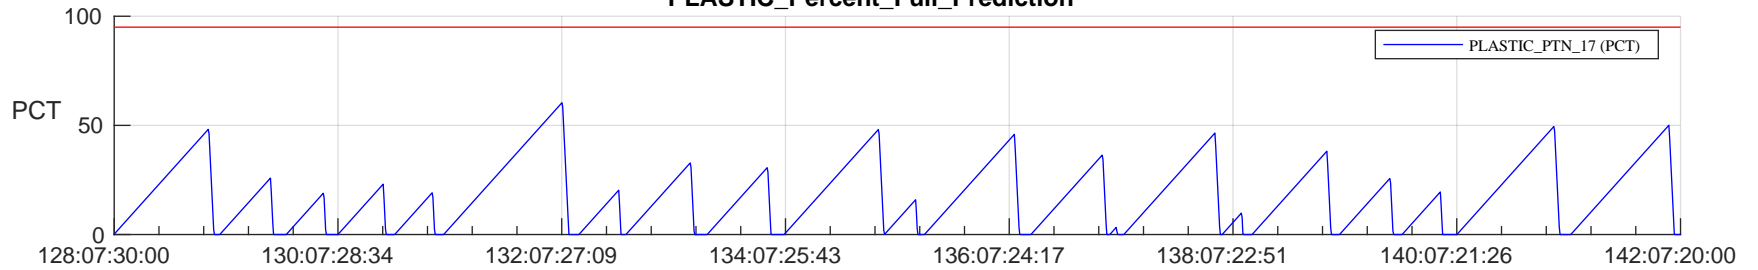

# STEREO AHEAD SSR PCT Full Prediction

## SWAVES\_Percent\_Full\_Prediction

## Spacecraft\_DownLink\_Rate

Ground Time (2024:128:07:30:00.000 -2024:142:07:20:00.000)