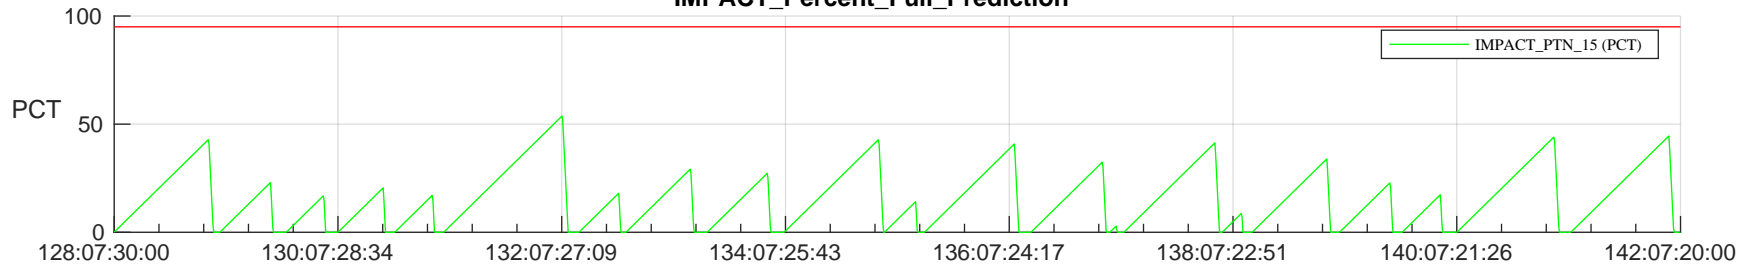

IMPACT_Percent_Full_Prediction