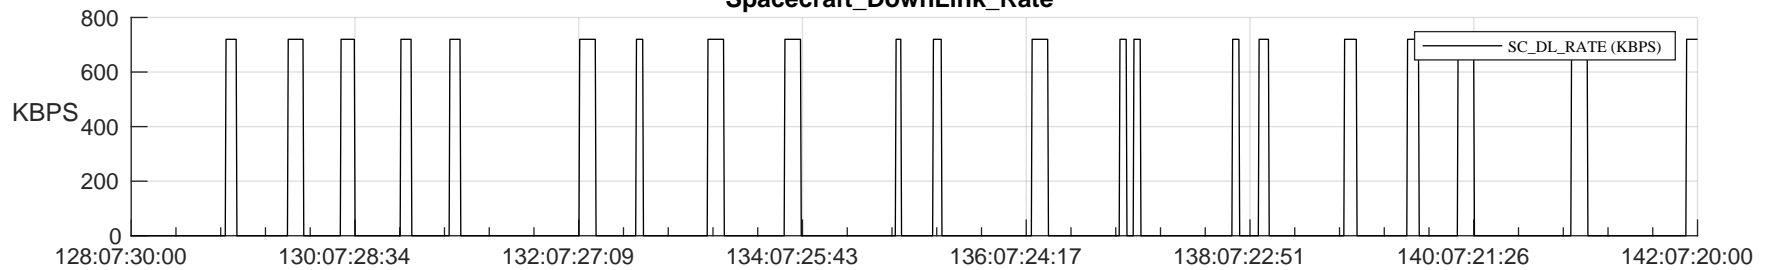

## SWAVES\_Percent\_Full\_Prediction

## Spacecraft\_DownLink\_Rate

Ground Time (2024:128:07:30:00.000 -2024:142:07:20:00.000)