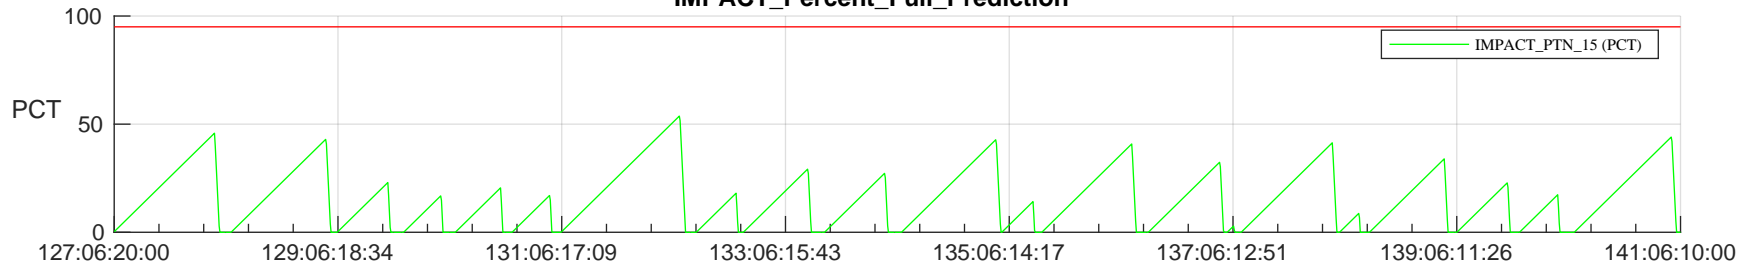

STEREO AHEAD SSR PCT Full Prediction

SWAVES_Percent_Full_Prediction

IMPACT_Percent_Full_Prediction

PLASTIC_Percent_Full_Prediction

Spacecraft_DownLink_Rate

Ground Time (2024:127:06:20:00.000 -2024:141:06:10:00.000)