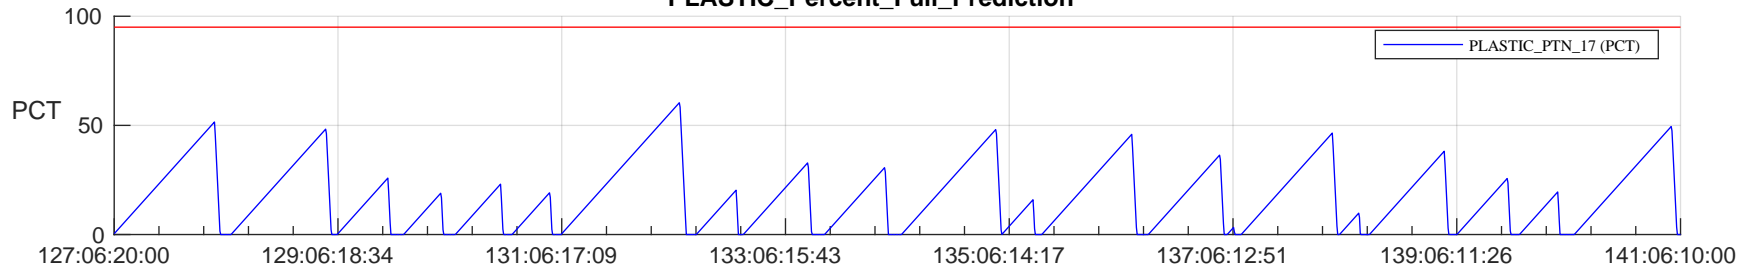

STEREO AHEAD SSR PCT Full Prediction

SWAVES_Percent_Full_Prediction

IMPACT_Percent_Full_Prediction

PLASTIC_Percent_Full_Prediction

Spacecraft_DownLink_Rate

Ground Time (2024:127:06:20:00.000 -2024:141:06:10:00.000)