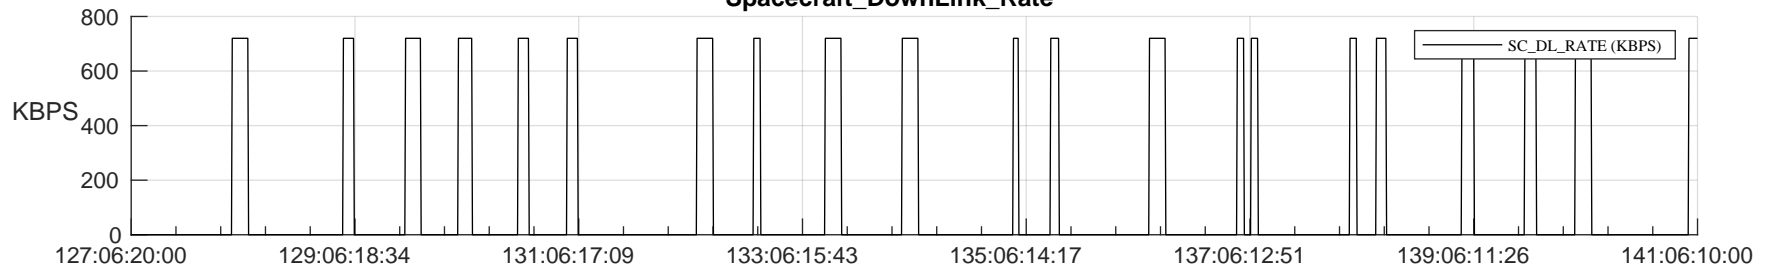

STEREO AHEAD SSR PCT Full Prediction

SWAVES_Percent_Full_Prediction

IMPACT_Percent_Full_Prediction

PLASTIC_Percent_Full_Prediction

Spacecraft_DownLink_Rate

Ground Time (2024:127:06:20:00.000 -2024:141:06:10:00.000)