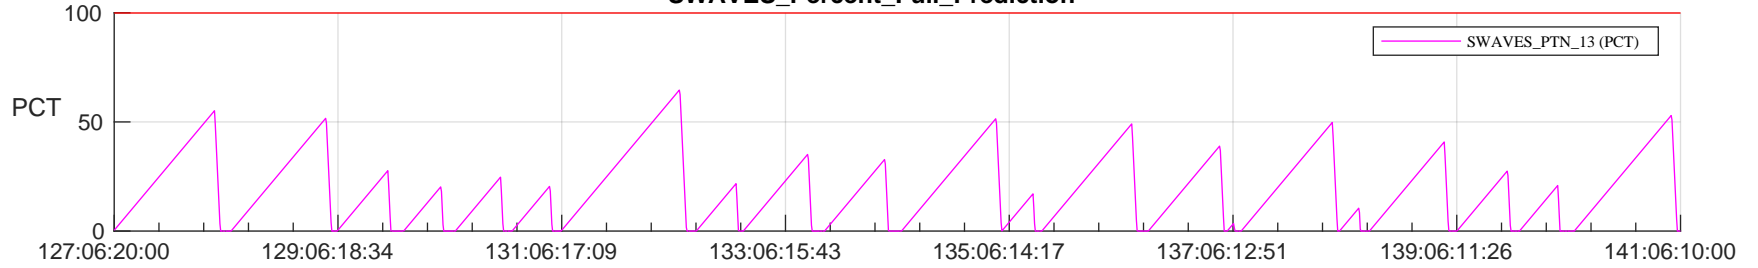

STEREO AHEAD SSR PCT Full Prediction

SWAVES_Percent_Full_Prediction

IMPACT_Percent_Full_Prediction

PLASTIC_Percent_Full_Prediction

Spacecraft_DownLink_Rate

Ground Time (2024:127:06:20:00.000 -2024:141:06:10:00.000)