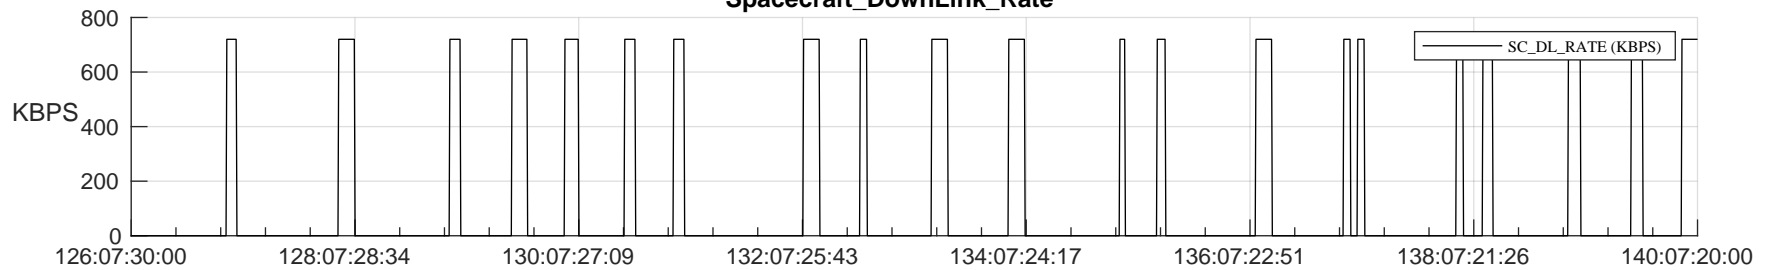

## SWAVES\_Percent\_Full\_Prediction

## Spacecraft\_DownLink\_Rate

Ground Time (2024:126:07:30:00.000 -2024:140:07:20:00.000)

/disks/d81/project/stereo/mops/assessment/ahead/automation/output/engdump/yesterdaily/ahead\_ssr\_predict\_2024\_126.csv