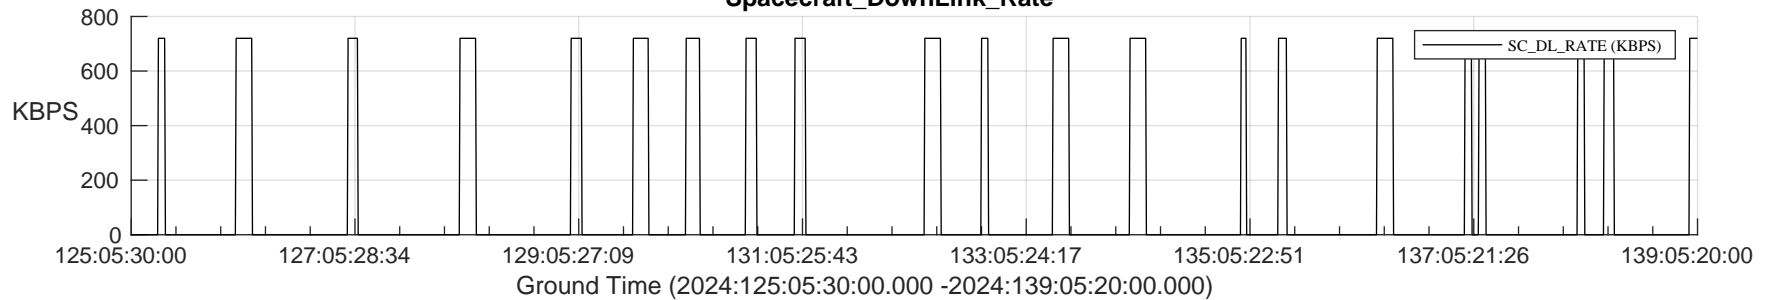

STEREO AHEAD SSR PCT Full Prediction

SWAVES_Percent_Full_Prediction

IMPACT_Percent_Full_Prediction

PLASTIC_Percent_Full_Prediction

Spacecraft_DownLink_Rate

/disks/d81/project/stereo/mops/assessment/ahead/automation/output/engdump/yesterdaily/ahead_ssr_predict_2024_125.csv