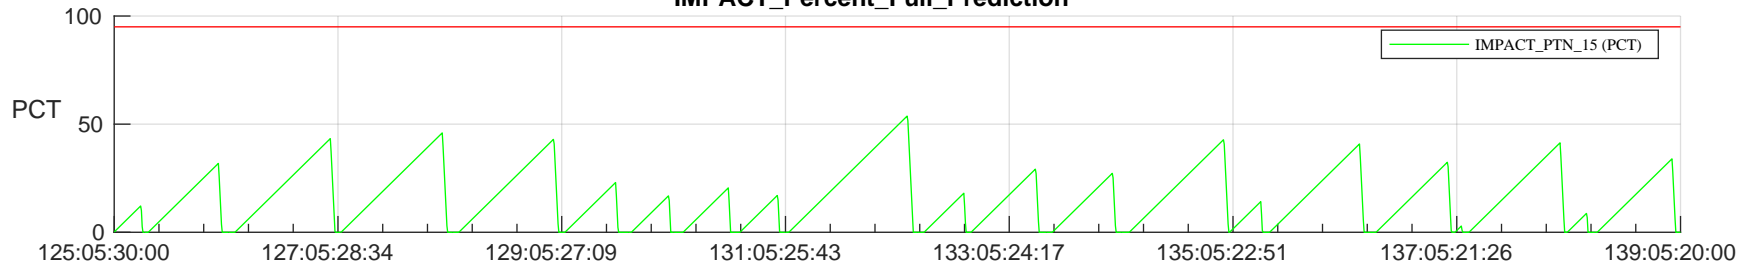

STEREO AHEAD SSR PCT Full Prediction

SWAVES_Percent_Full_Prediction

IMPACT_Percent_Full_Prediction

PLASTIC_Percent_Full_Prediction

Spacecraft_DownLink_Rate

/disks/d81/project/stereo/mops/assessment/ahead/automation/output/engdump/yesterdaily/ahead_ssr_predict_2024_125.csv