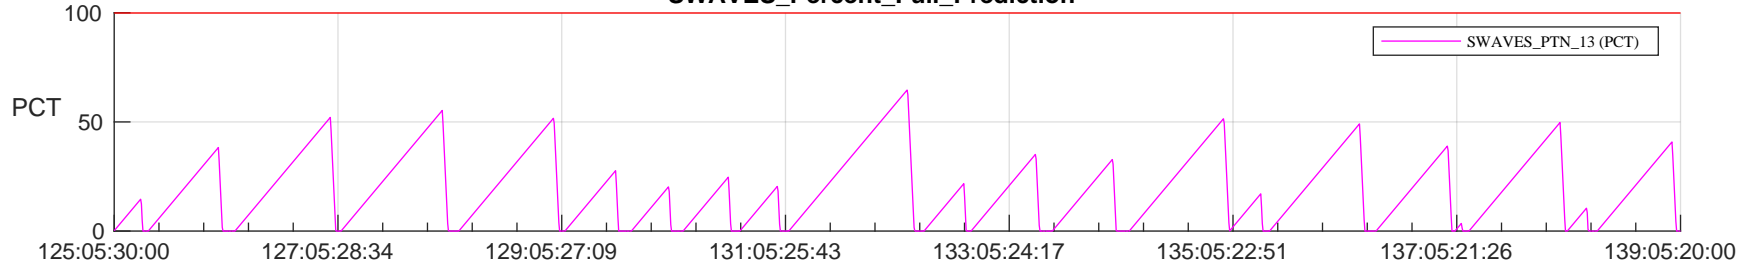

STEREO AHEAD SSR PCT Full Prediction

SWAVES_Percent_Full_Prediction

IMPACT_Percent_Full_Prediction

PLASTIC_Percent_Full_Prediction

Spacecraft_DownLink_Rate

/disks/d81/project/stereo/mops/assessment/ahead/automation/output/engdump/yesterdaily/ahead_ssr_predict_2024_125.csv