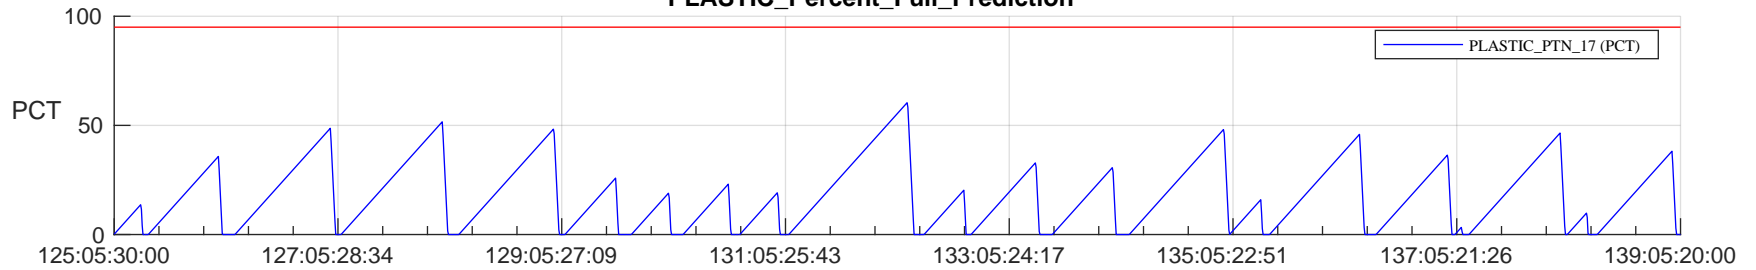

STEREO AHEAD SSR PCT Full Prediction

SWAVES_Percent_Full_Prediction

IMPACT_Percent_Full_Prediction

PLASTIC_Percent_Full_Prediction

Spacecraft_DownLink_Rate

/disks/d81/project/stereo/mops/assessment/ahead/automation/output/engdump/yesterdaily/ahead_ssr_predict_2024_125.csv