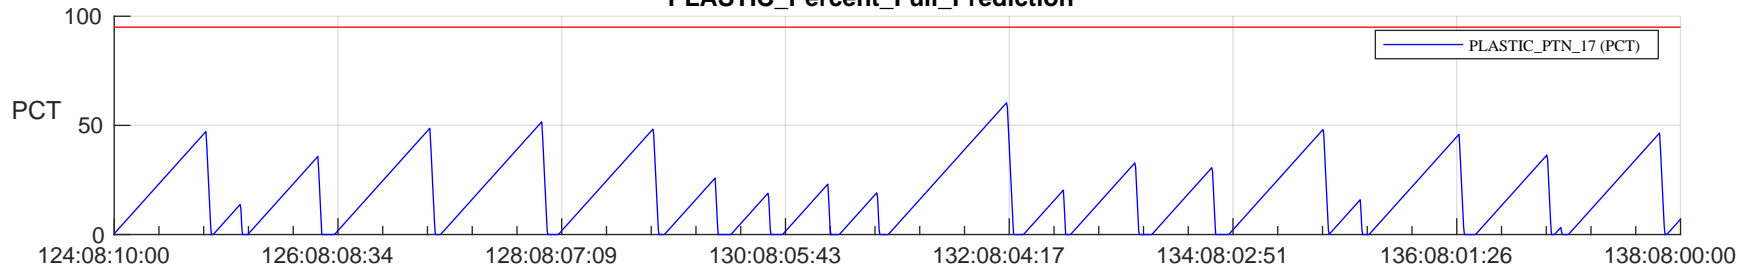

STEREO AHEAD SSR PCT Full Prediction

SWAVES_Percent_Full_Prediction

IMPACT_Percent_Full_Prediction

PLASTIC_Percent_Full_Prediction

Spacecraft_DownLink_Rate

Ground Time (2024:124:08:10:00.000 -2024:138:08:00:00.000)