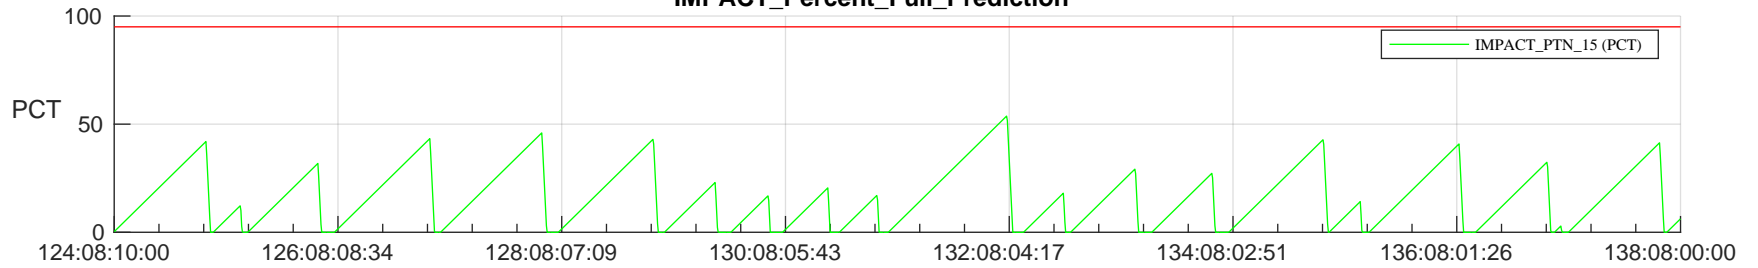

STEREO AHEAD SSR PCT Full Prediction

SWAVES_Percent_Full_Prediction

IMPACT_Percent_Full_Prediction

PLASTIC_Percent_Full_Prediction

Spacecraft_DownLink_Rate

Ground Time (2024:124:08:10:00.000 -2024:138:08:00:00.000)