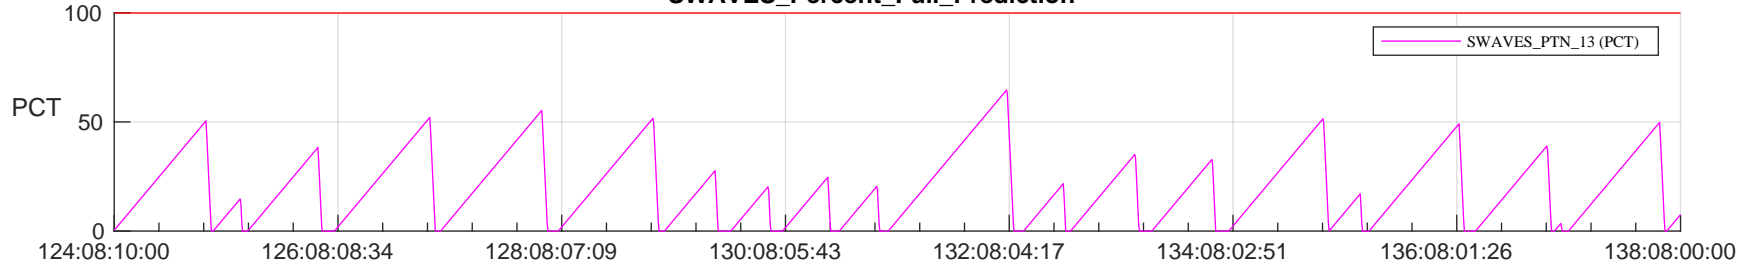

STEREO AHEAD SSR PCT Full Prediction

SWAVES_Percent_Full_Prediction

IMPACT_Percent_Full_Prediction

PLASTIC_Percent_Full_Prediction

Spacecraft_DownLink_Rate

Ground Time (2024:124:08:10:00.000 -2024:138:08:00:00.000)