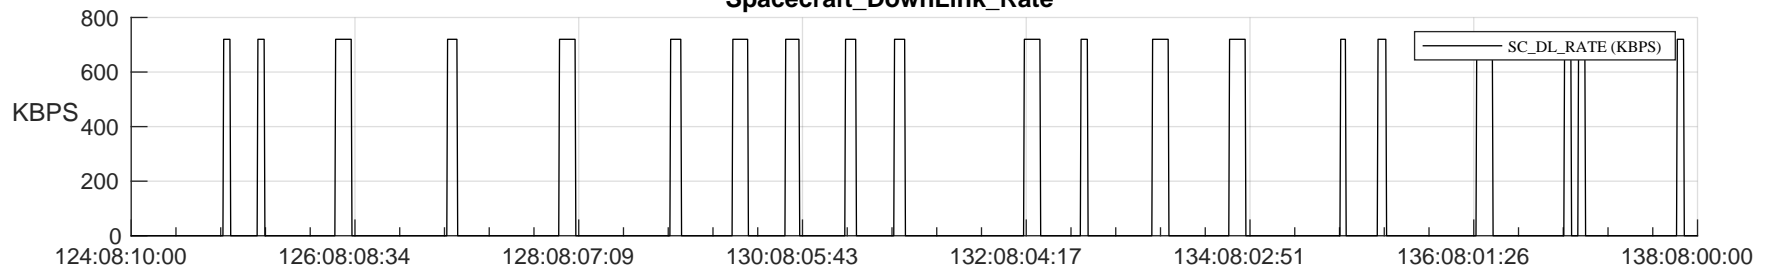

STEREO AHEAD SSR PCT Full Prediction

SWAVES_Percent_Full_Prediction

IMPACT_Percent_Full_Prediction

PLASTIC_Percent_Full_Prediction

Spacecraft_DownLink_Rate

Ground Time (2024:124:08:10:00.000 -2024:138:08:00:00.000)