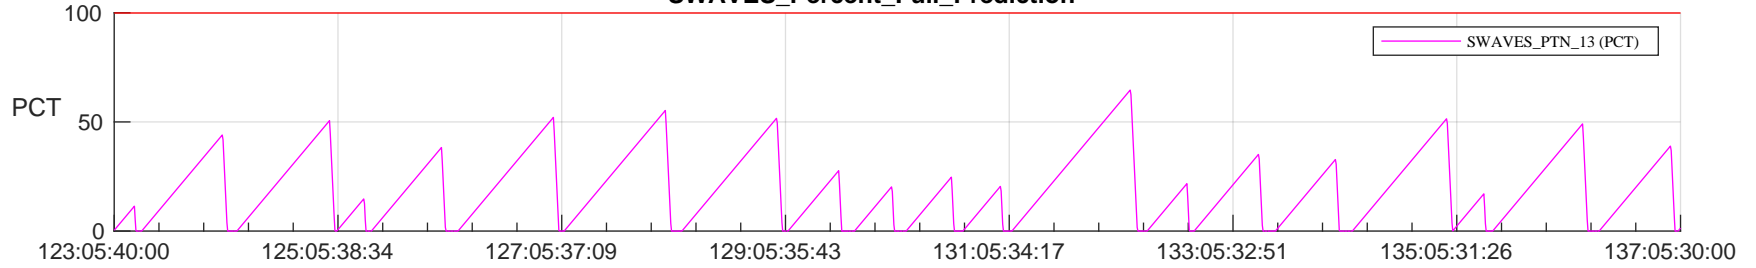

STEREO AHEAD SSR PCT Full Prediction

SWAVES_Percent_Full_Prediction

IMPACT_Percent_Full_Prediction

PLASTIC_Percent_Full_Prediction

Spacecraft_DownLink_Rate

Ground Time (2024:123:05:40:00.000 -2024:137:05:30:00.000)