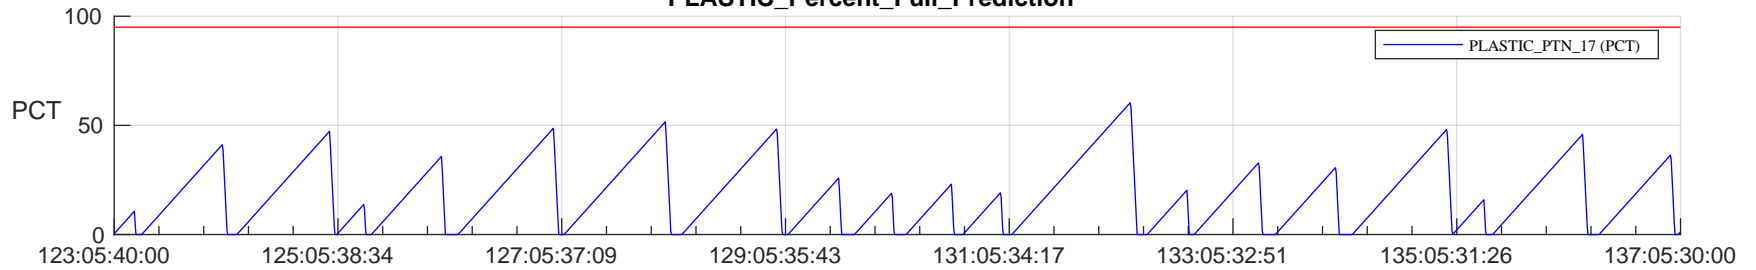

STEREO AHEAD SSR PCT Full Prediction

SWAVES_Percent_Full_Prediction

IMPACT_Percent_Full_Prediction

PLASTIC_Percent_Full_Prediction

Spacecraft_DownLink_Rate

Ground Time (2024:123:05:40:00.000 -2024:137:05:30:00.000)