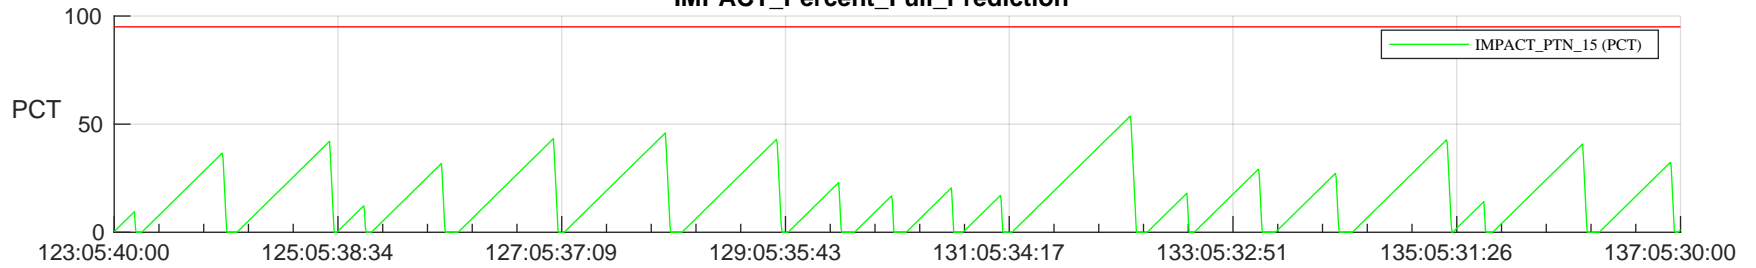

STEREO AHEAD SSR PCT Full Prediction

SWAVES_Percent_Full_Prediction

IMPACT_Percent_Full_Prediction

PLASTIC_Percent_Full_Prediction

Spacecraft_DownLink_Rate

Ground Time (2024:123:05:40:00.000 -2024:137:05:30:00.000)