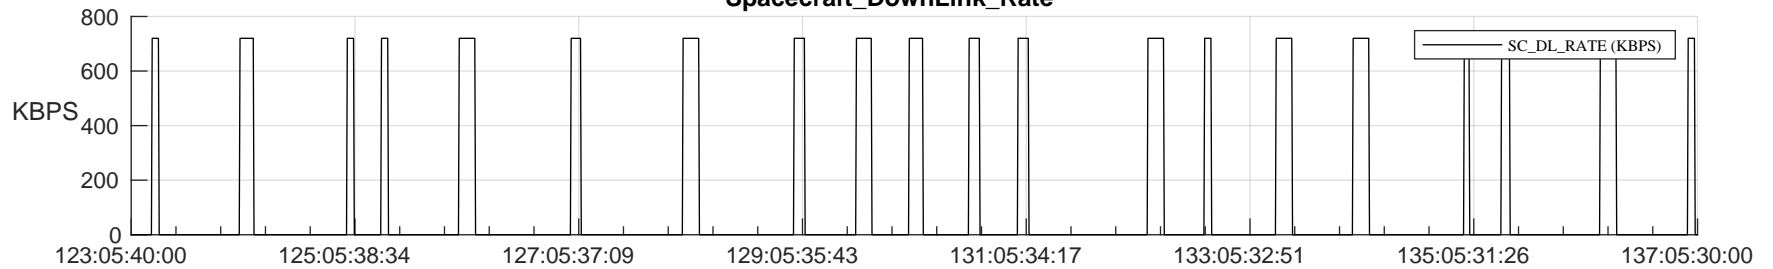

STEREO AHEAD SSR PCT Full Prediction

SWAVES_Percent_Full_Prediction

IMPACT_Percent_Full_Prediction

PLASTIC_Percent_Full_Prediction

Spacecraft_DownLink_Rate

Ground Time (2024:123:05:40:00.000 -2024:137:05:30:00.000)