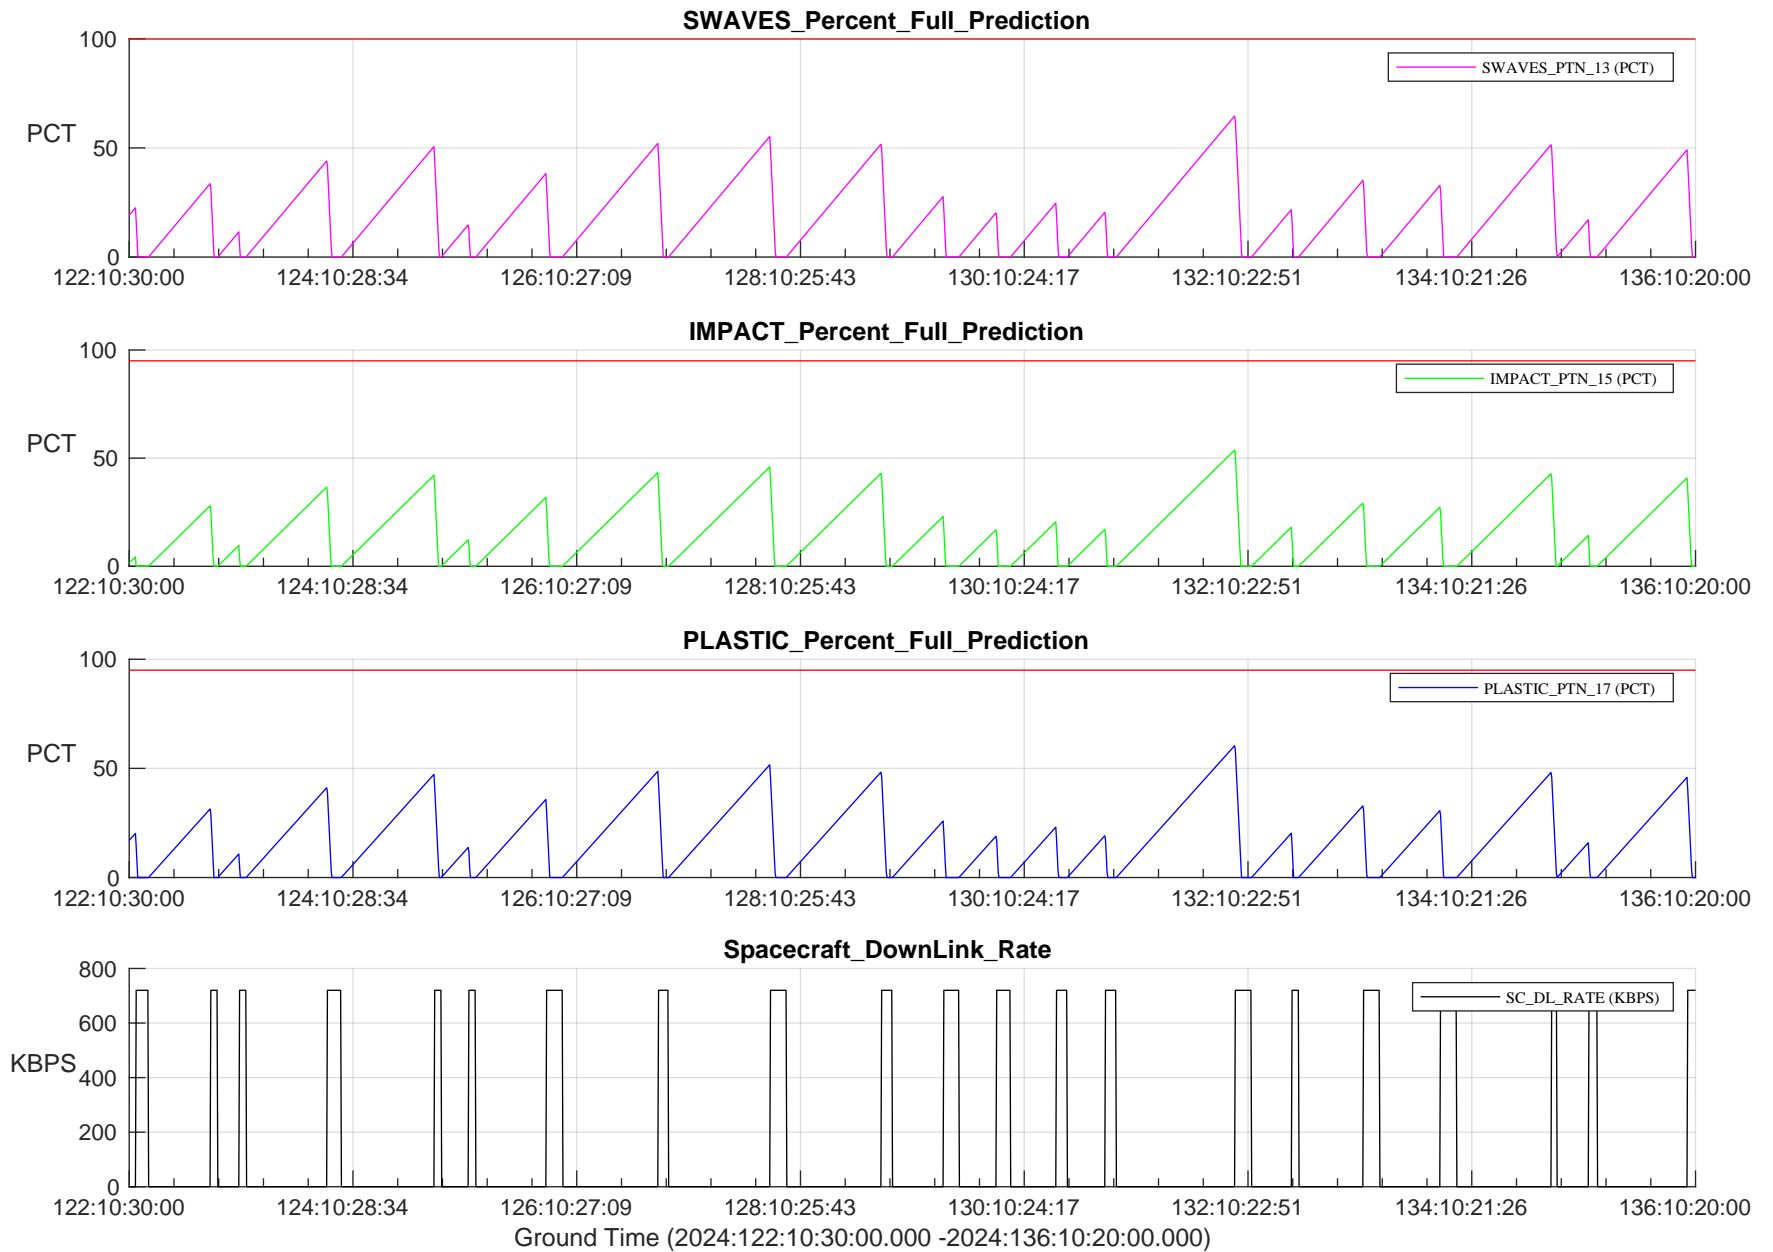

STEREO AHEAD SSR PCT Full Prediction

/disks/d81/project/stereo/mops/assessment/ahead/automation/output/engdump/yesterdaily/ahead_ssr_predict_2024_122.csv

Date Created:05/01/2024 10:35:47 AM